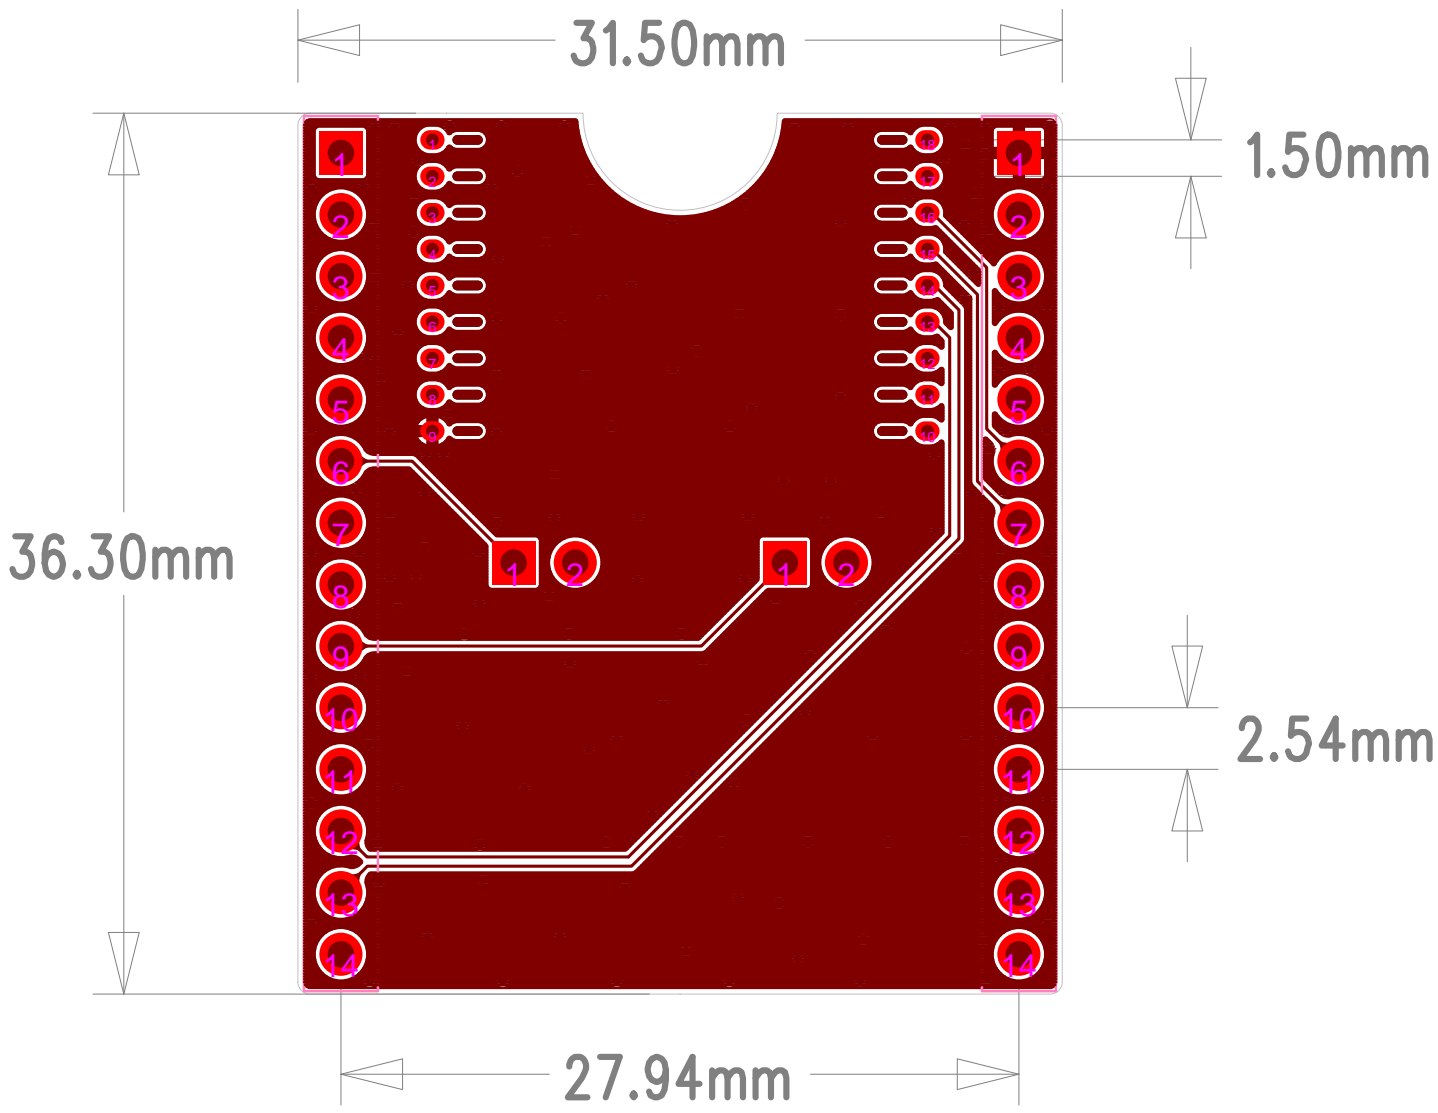

|                   |                        |                              |     |
|-------------------|------------------------|------------------------------|-----|
| ESPRESSIF SYSTEMS |                        |                              |     |
| 乐鑫信息科技（上海）股份有限公司  |                        |                              |     |
| Title             | ESP-Module-Prog-SUB-02 |                              | Rev |
| Task              | #39085                 | Rev                          | 1.0 |
| Date              | Tue, Dec 13, 2022      | Confidential and Proprietary |     |