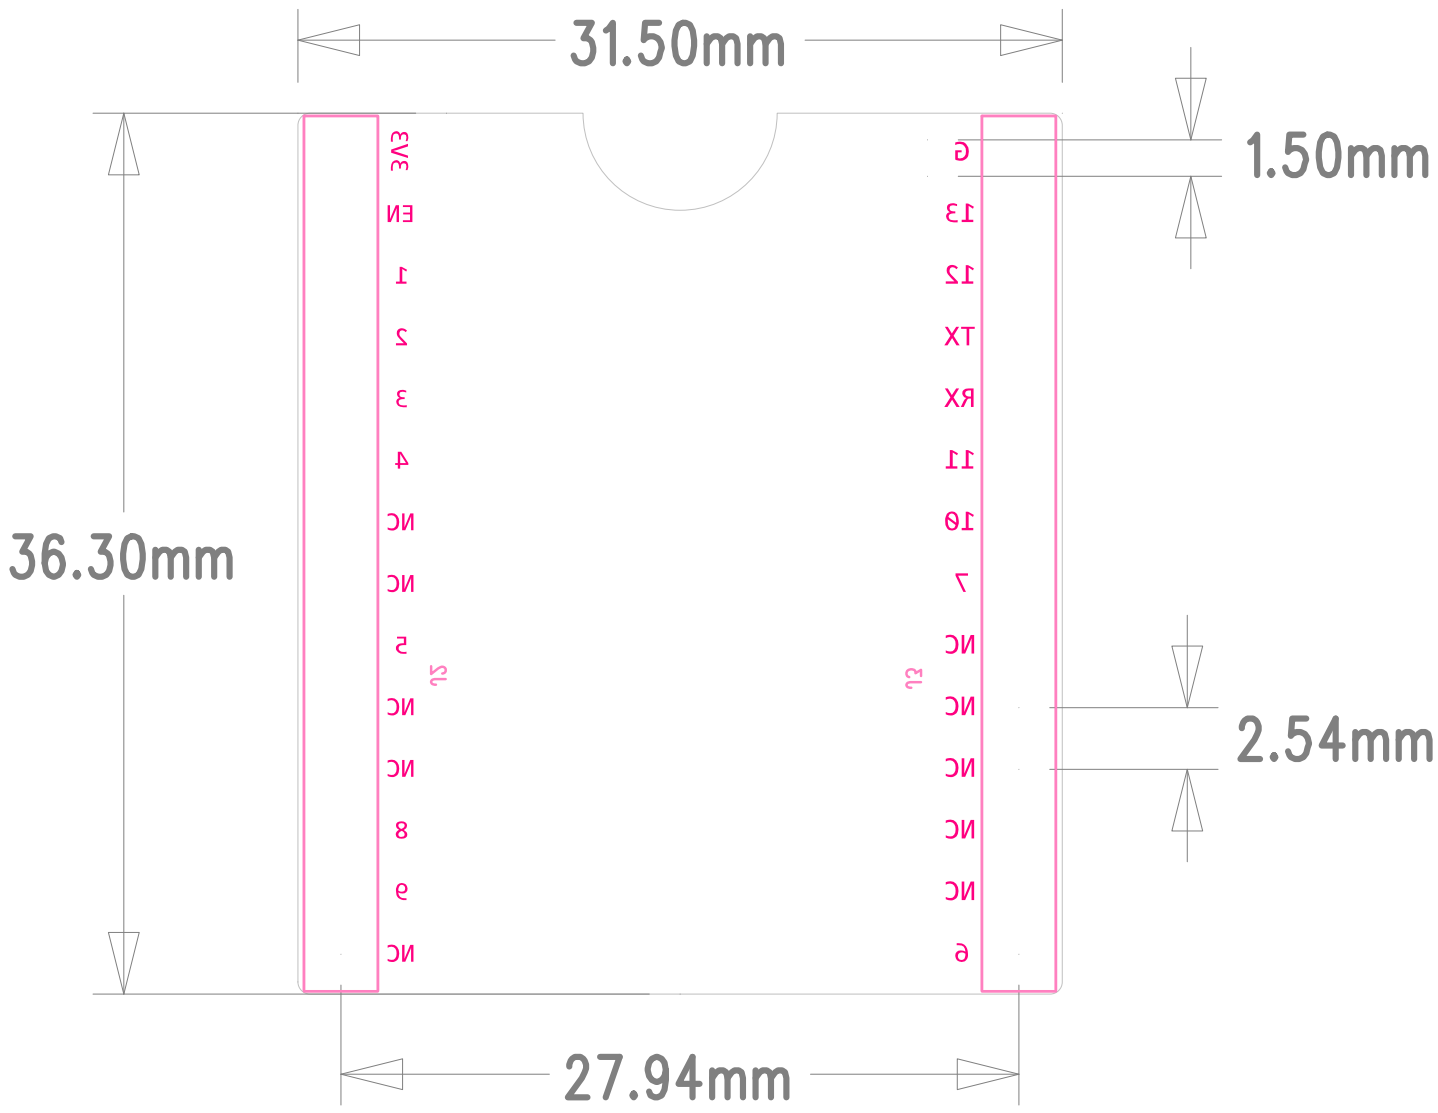

ESPRESSIF SYSTEMS			
乐鑫信息科技（上海）股份有限公司			
Title	ESP-Module-Prog-SUB-02		
Task	#39085	Rev	1.0
Date	Tue, Dec 13, 2022	Confidential and Proprietary