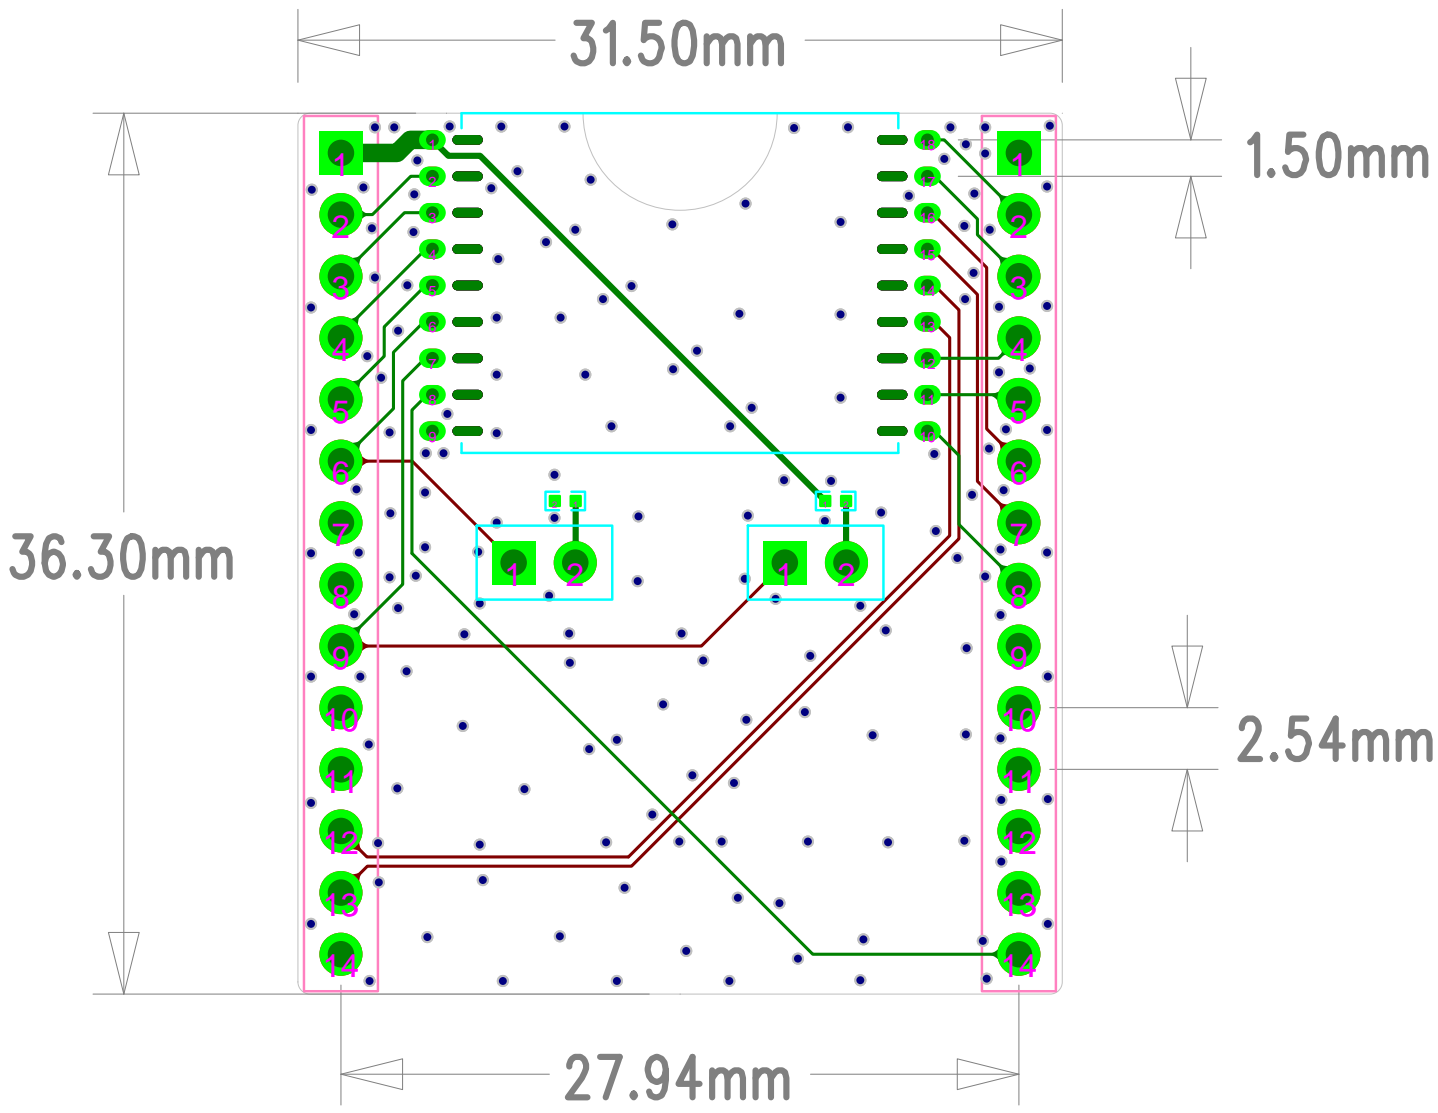

ESPRESSIF SYSTEMS			
乐鑫信息科技（上海）股份有限公司			
Title	ESP-Module-Prog-SUB-02		
Task	#39085	Rev	1.0
Date	Tue, Dec 13, 2022	Confidential and Proprietary