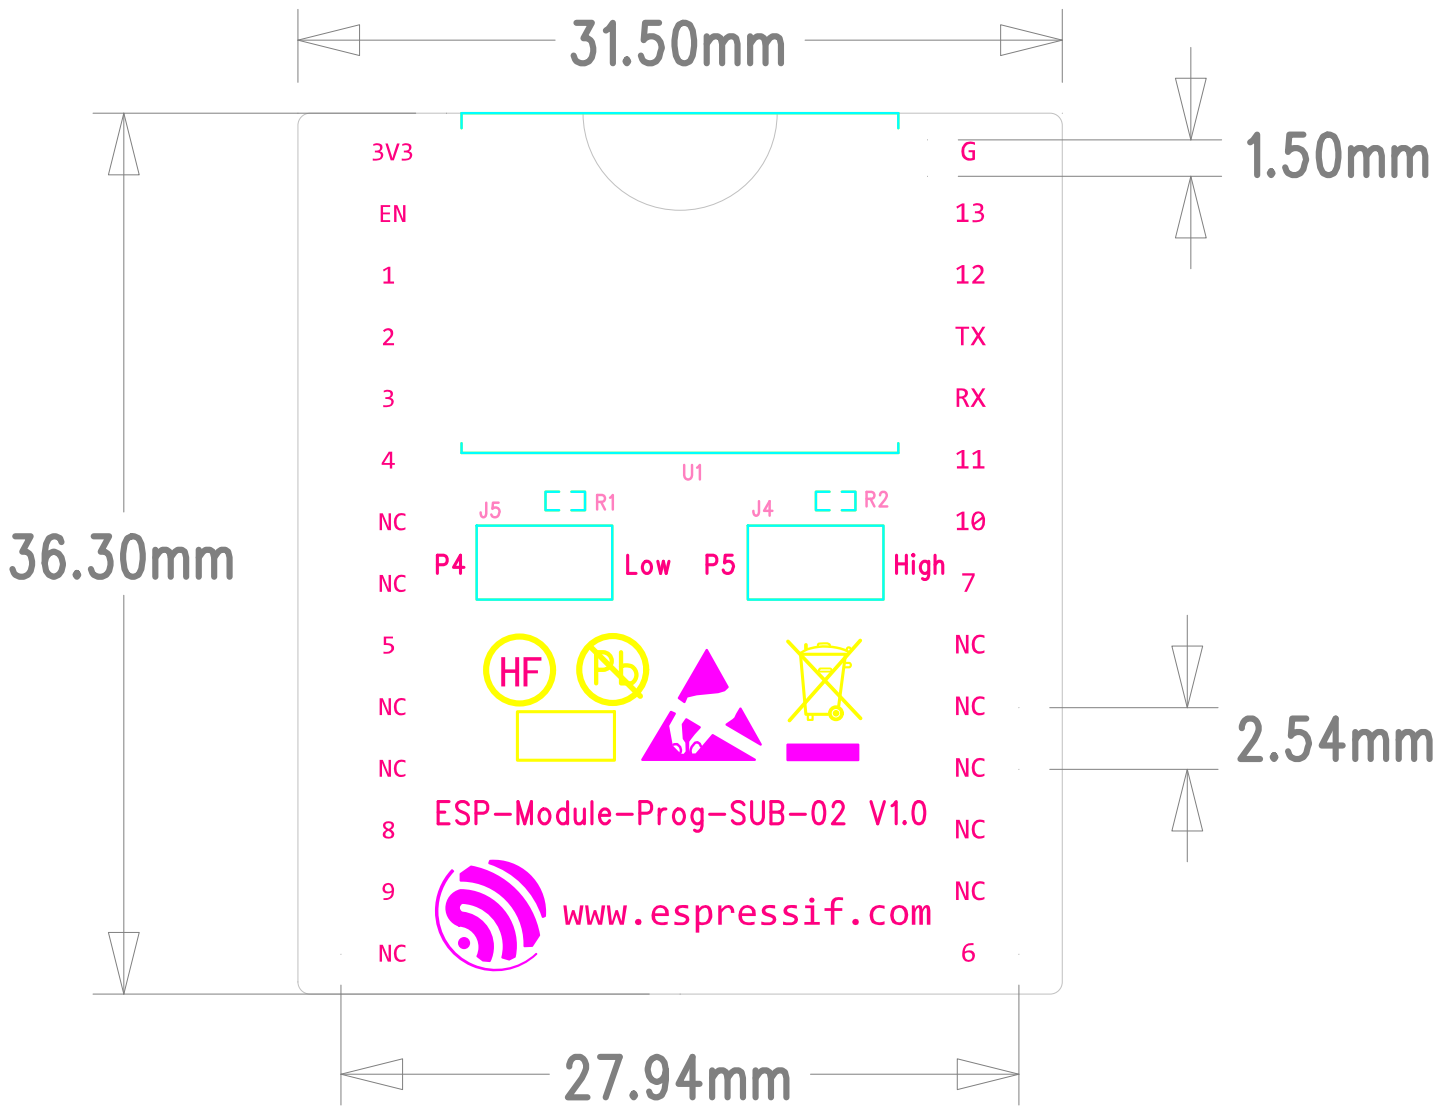

ESPRESSIF SYSTEMS	
乐鑫信息科技(上海)股份有限公司	
Title	ESP-Module-Prog-SUB-02
Task	#39085
Date	Tue, Dec 13, 2022
Rev	1.0
Confidential and Proprietary