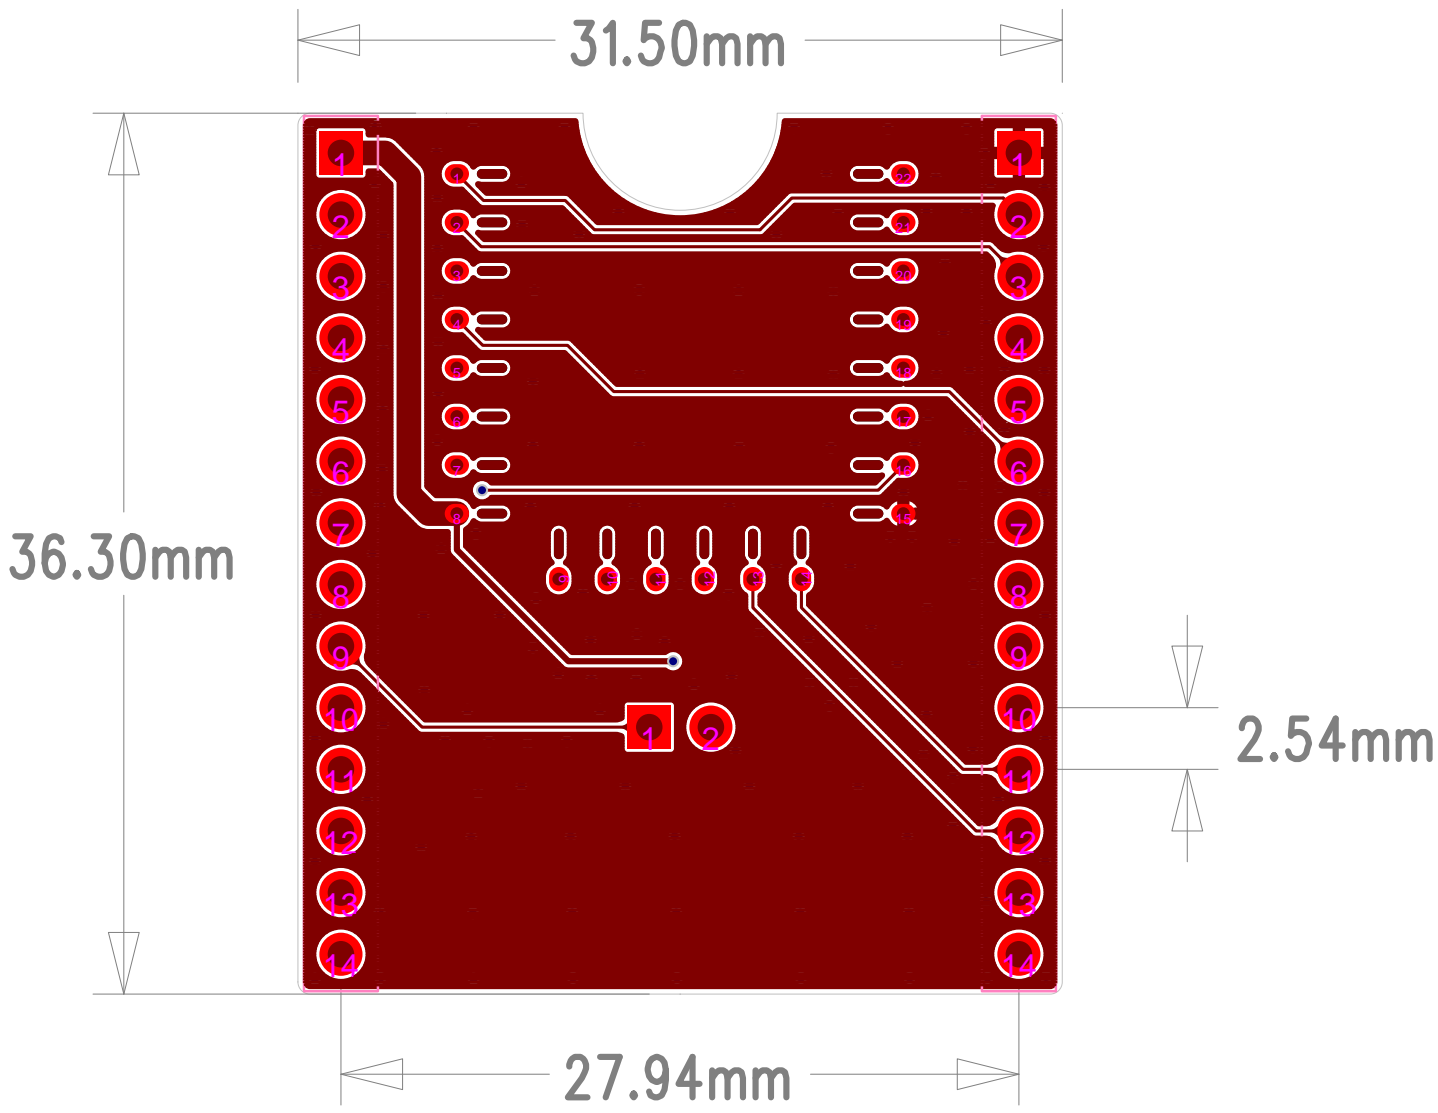

ESPRESSIF SYSTEMS			
乐鑫信息科技（上海）股份有限公司			
Title	ESP-Module-Prog-SUB-01&04		
Task	#39085	Rev	1.0
Date	Wed, Mar 8, 2023	Confidential and Proprietary	

ESPRESSIF SYSTEMS			
乐鑫信息科技（上海）股份有限公司			
Title	ESP-Module-Prog-SUB-01&04		
Task	#39085	Rev	1.0
Date	Wed, Mar 8, 2023	Confidential and Proprietary	