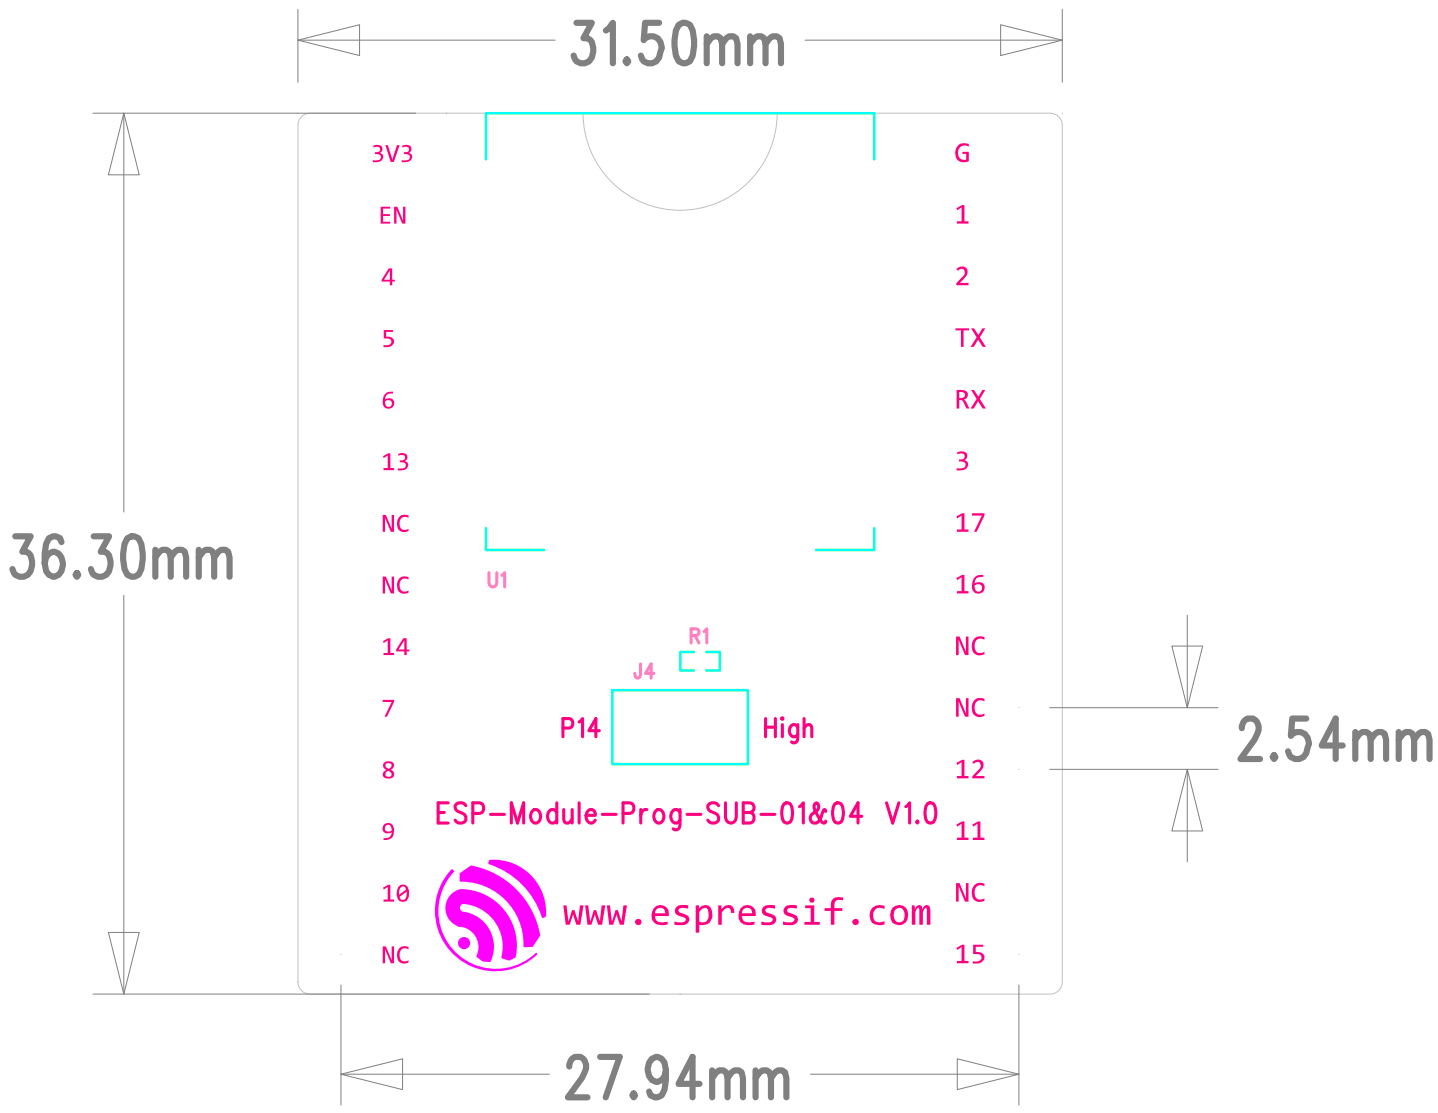

ESPRESSIF SYSTEMS			
乐鑫信息科技（上海）股份有限公司			
Title	ESP-Module-Prog-SUB-01&04		
Task	#39085	Rev	1.0
Date	Wed, Mar 8, 2023	Confidential and Proprietary	

ESPRESSIF SYSTEMS	
乐鑫信息科技（上海）股份有限公司	
Title	ESP-Module-Prog-SUB-01&04
Task	#39085
Rev	1.0
Date	Wed, Mar 8, 2023
Confidential and Proprietary	