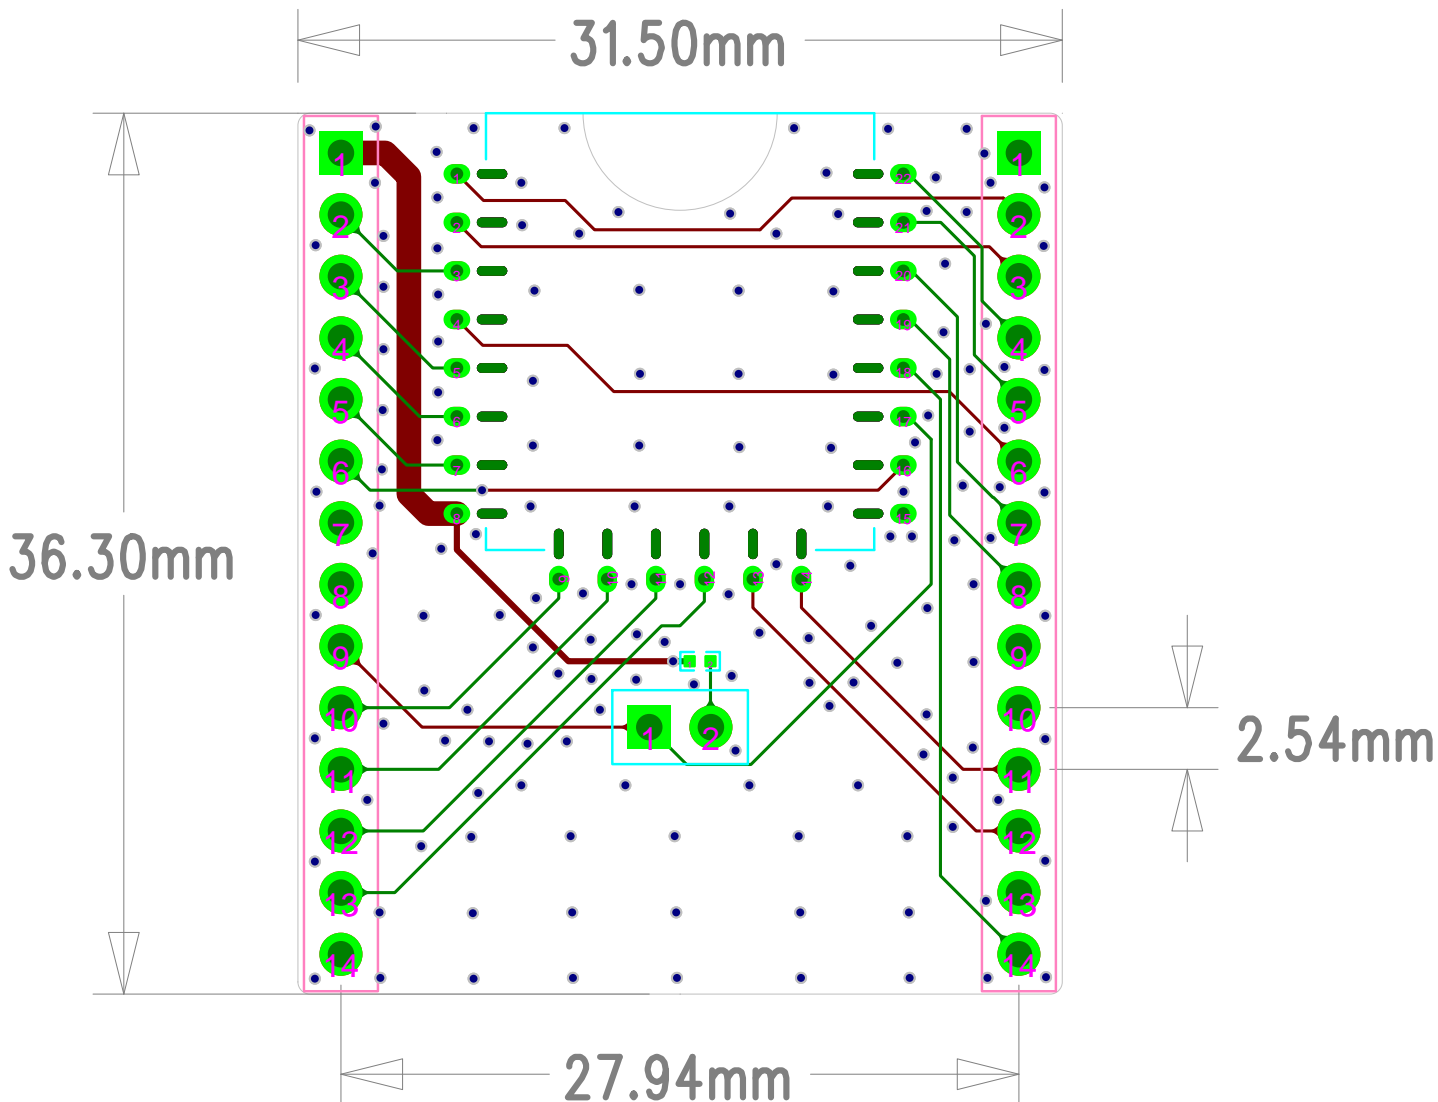

ESPRESSIF SYSTEMS			
乐鑫信息科技（上海）股份有限公司			
Title	ESP-Module-Prog-SUB-01&04		
Task	#39085	Rev	1.0
Date	Wed, Mar 8, 2023	Confidential and Proprietary