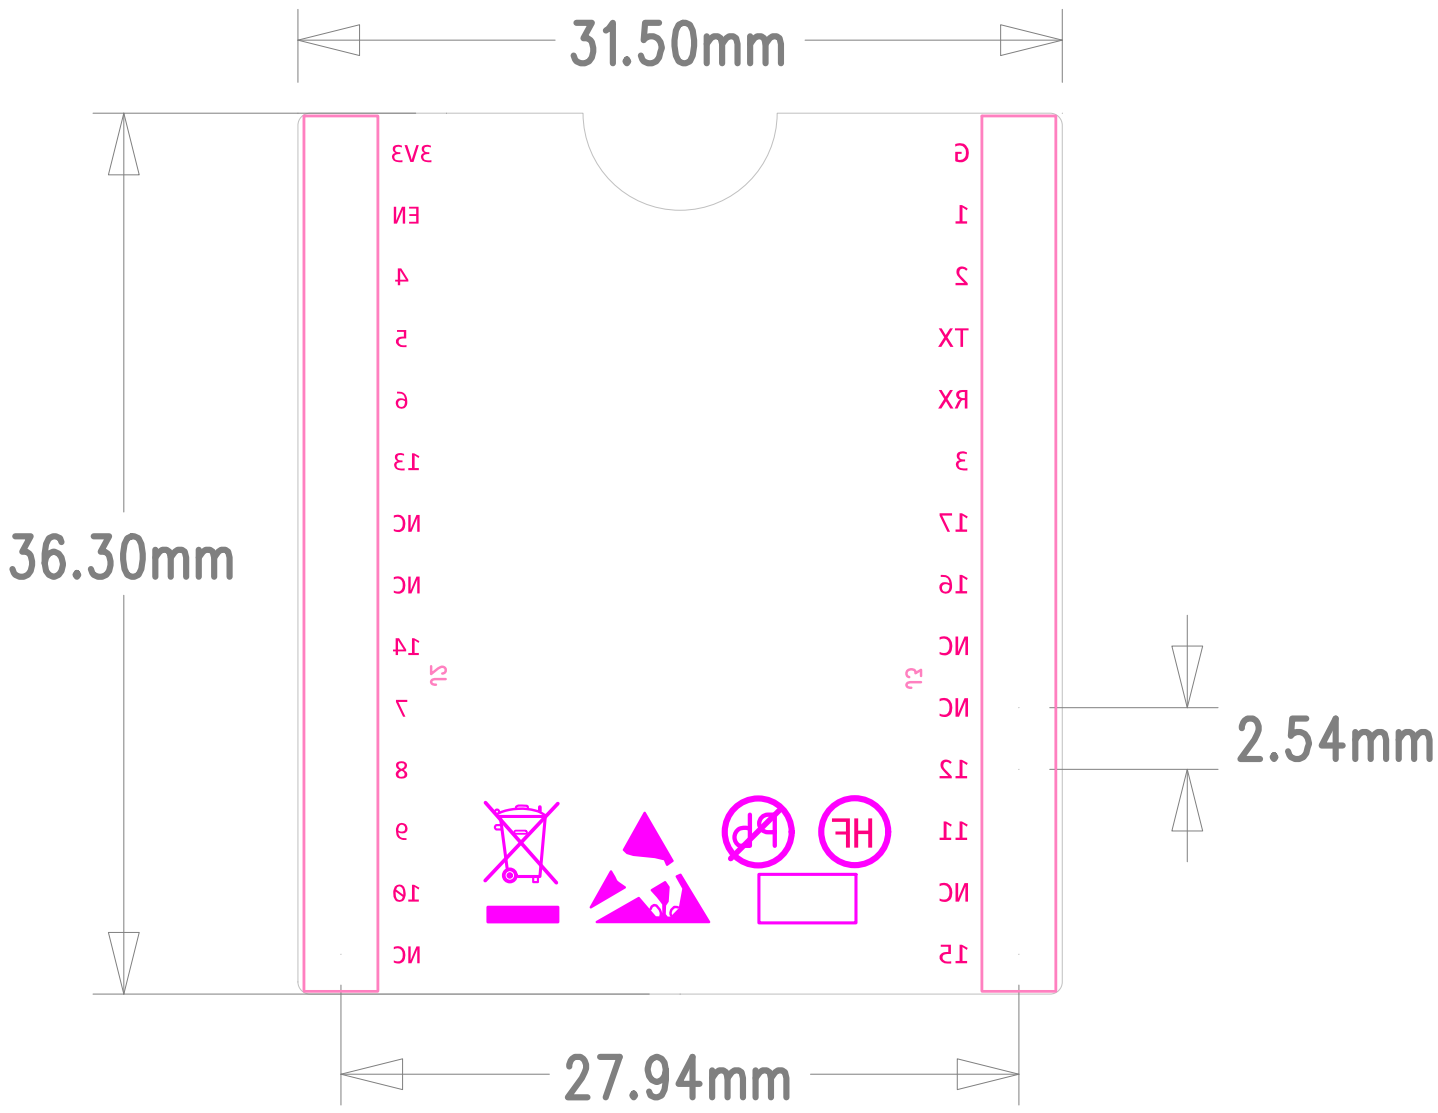

ESPRESSIF SYSTEMS			
乐鑫信息科技（上海）股份有限公司			
Title	ESP-Module-Prog-SUB-01&04		
Task	#39085	Rev	1.0
Date	Wed, Mar 8, 2023	Confidential and Proprietary	

ESPRESSIF SYSTEMS	
乐鑫信息科技（上海）股份有限公司	
Title	ESP-Module-Prog-SUB-01&04
Task	#39085
Rev	1.0
Date	Wed, Mar 8, 2023
Confidential and Proprietary	