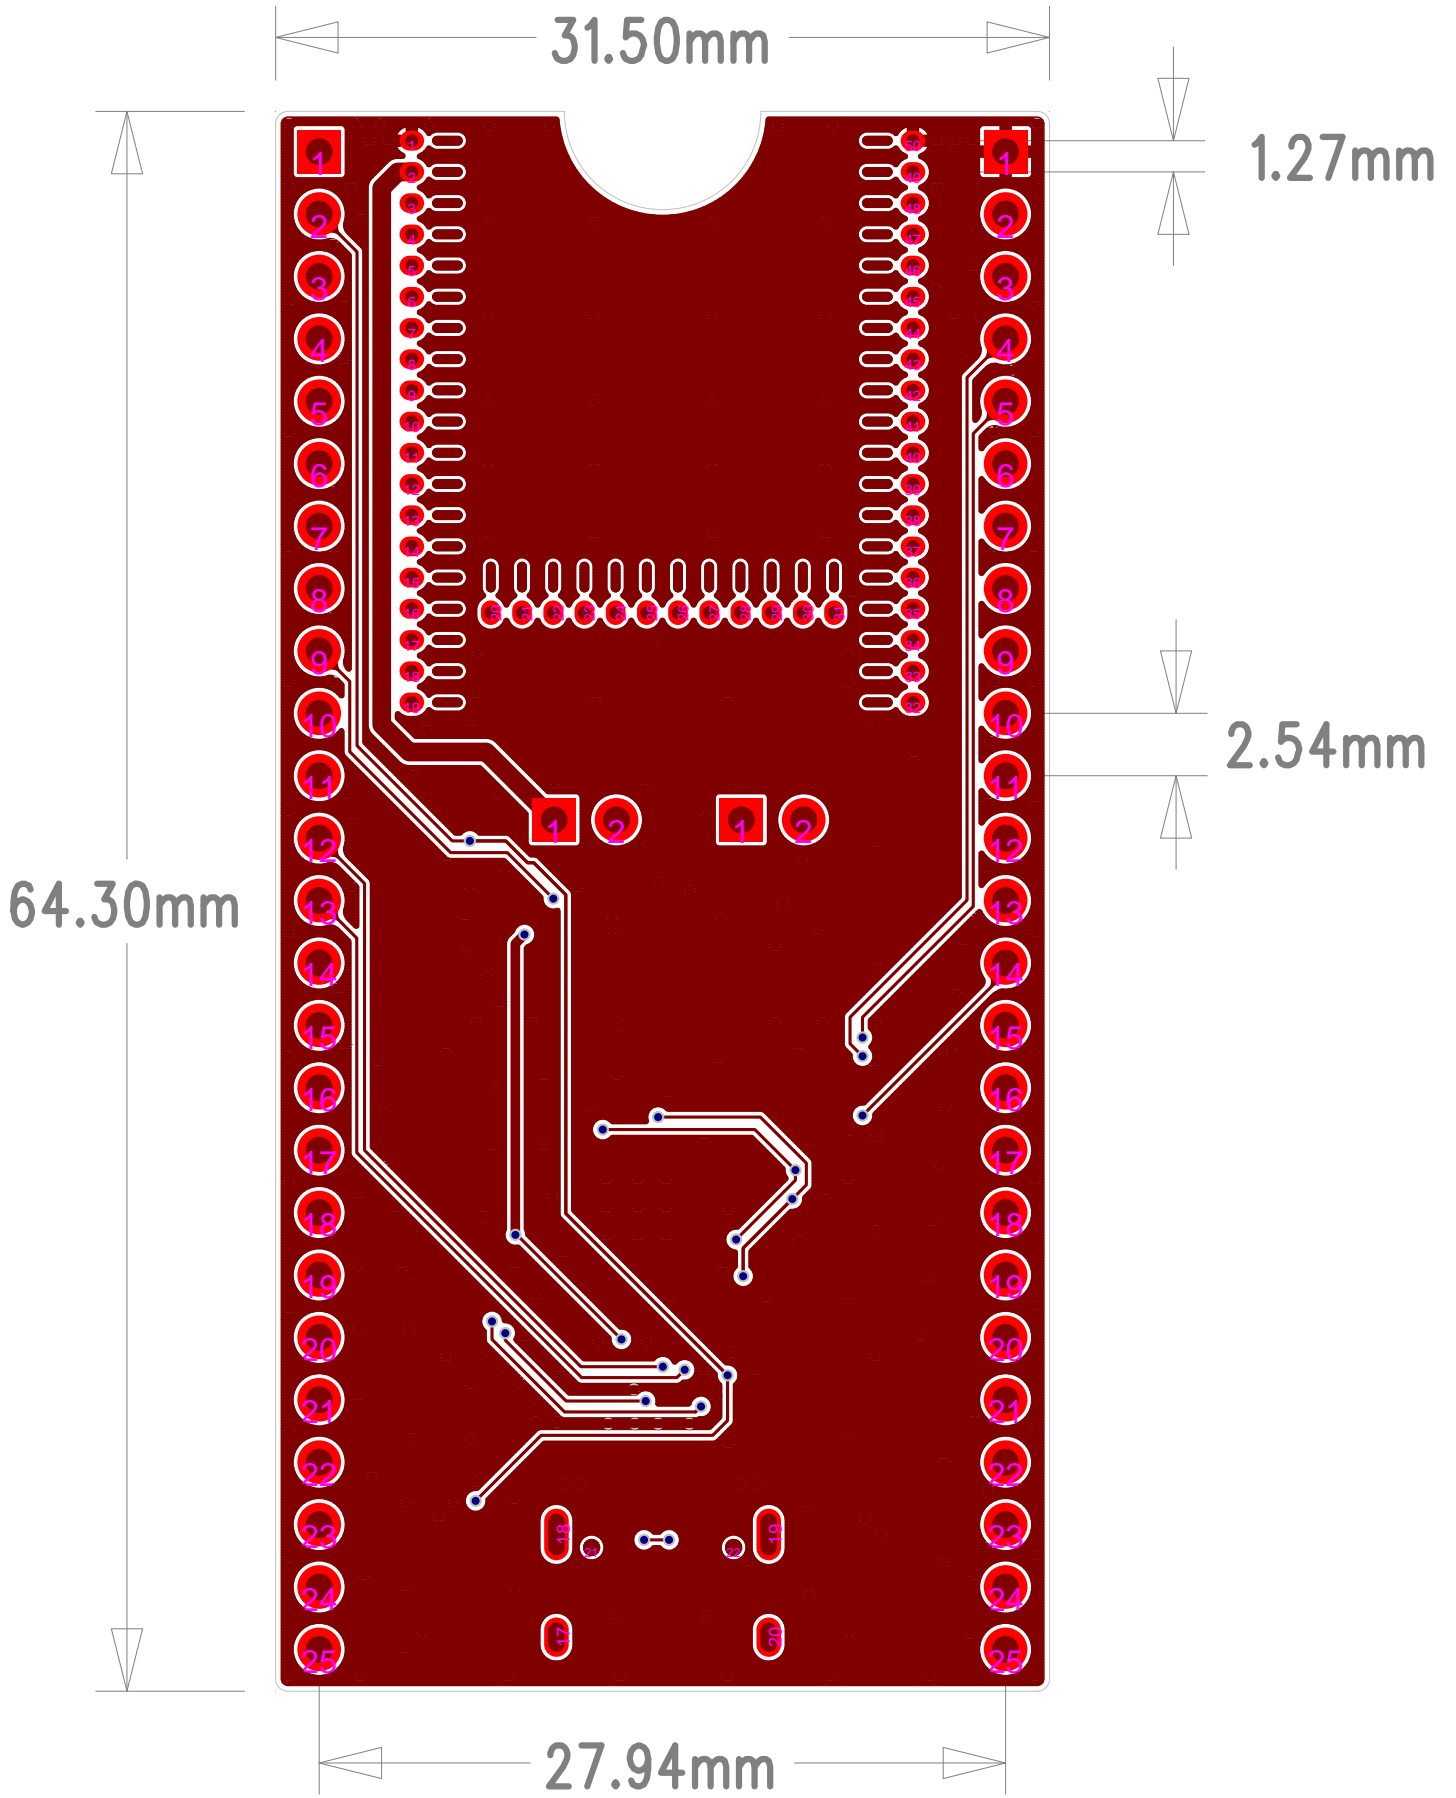

ESPRESSIF SYSTEMS			
乐鑫科技(上海)股份有限公司			
Title ESP-Module-Prog-1			
Task #39085		Rev 1.1	
Date	Fri, Jan 13, 2023	Confidential and Proprietary	

ESPRESSIF SYSTEMS			
乐鑫信息科技(上海)股份有限公司			
Title	ESP-Module-Prog-1		
Task	#39085	Rev	1.1
Date	Fri, Jan 13, 2023	Confidential and Proprietary	