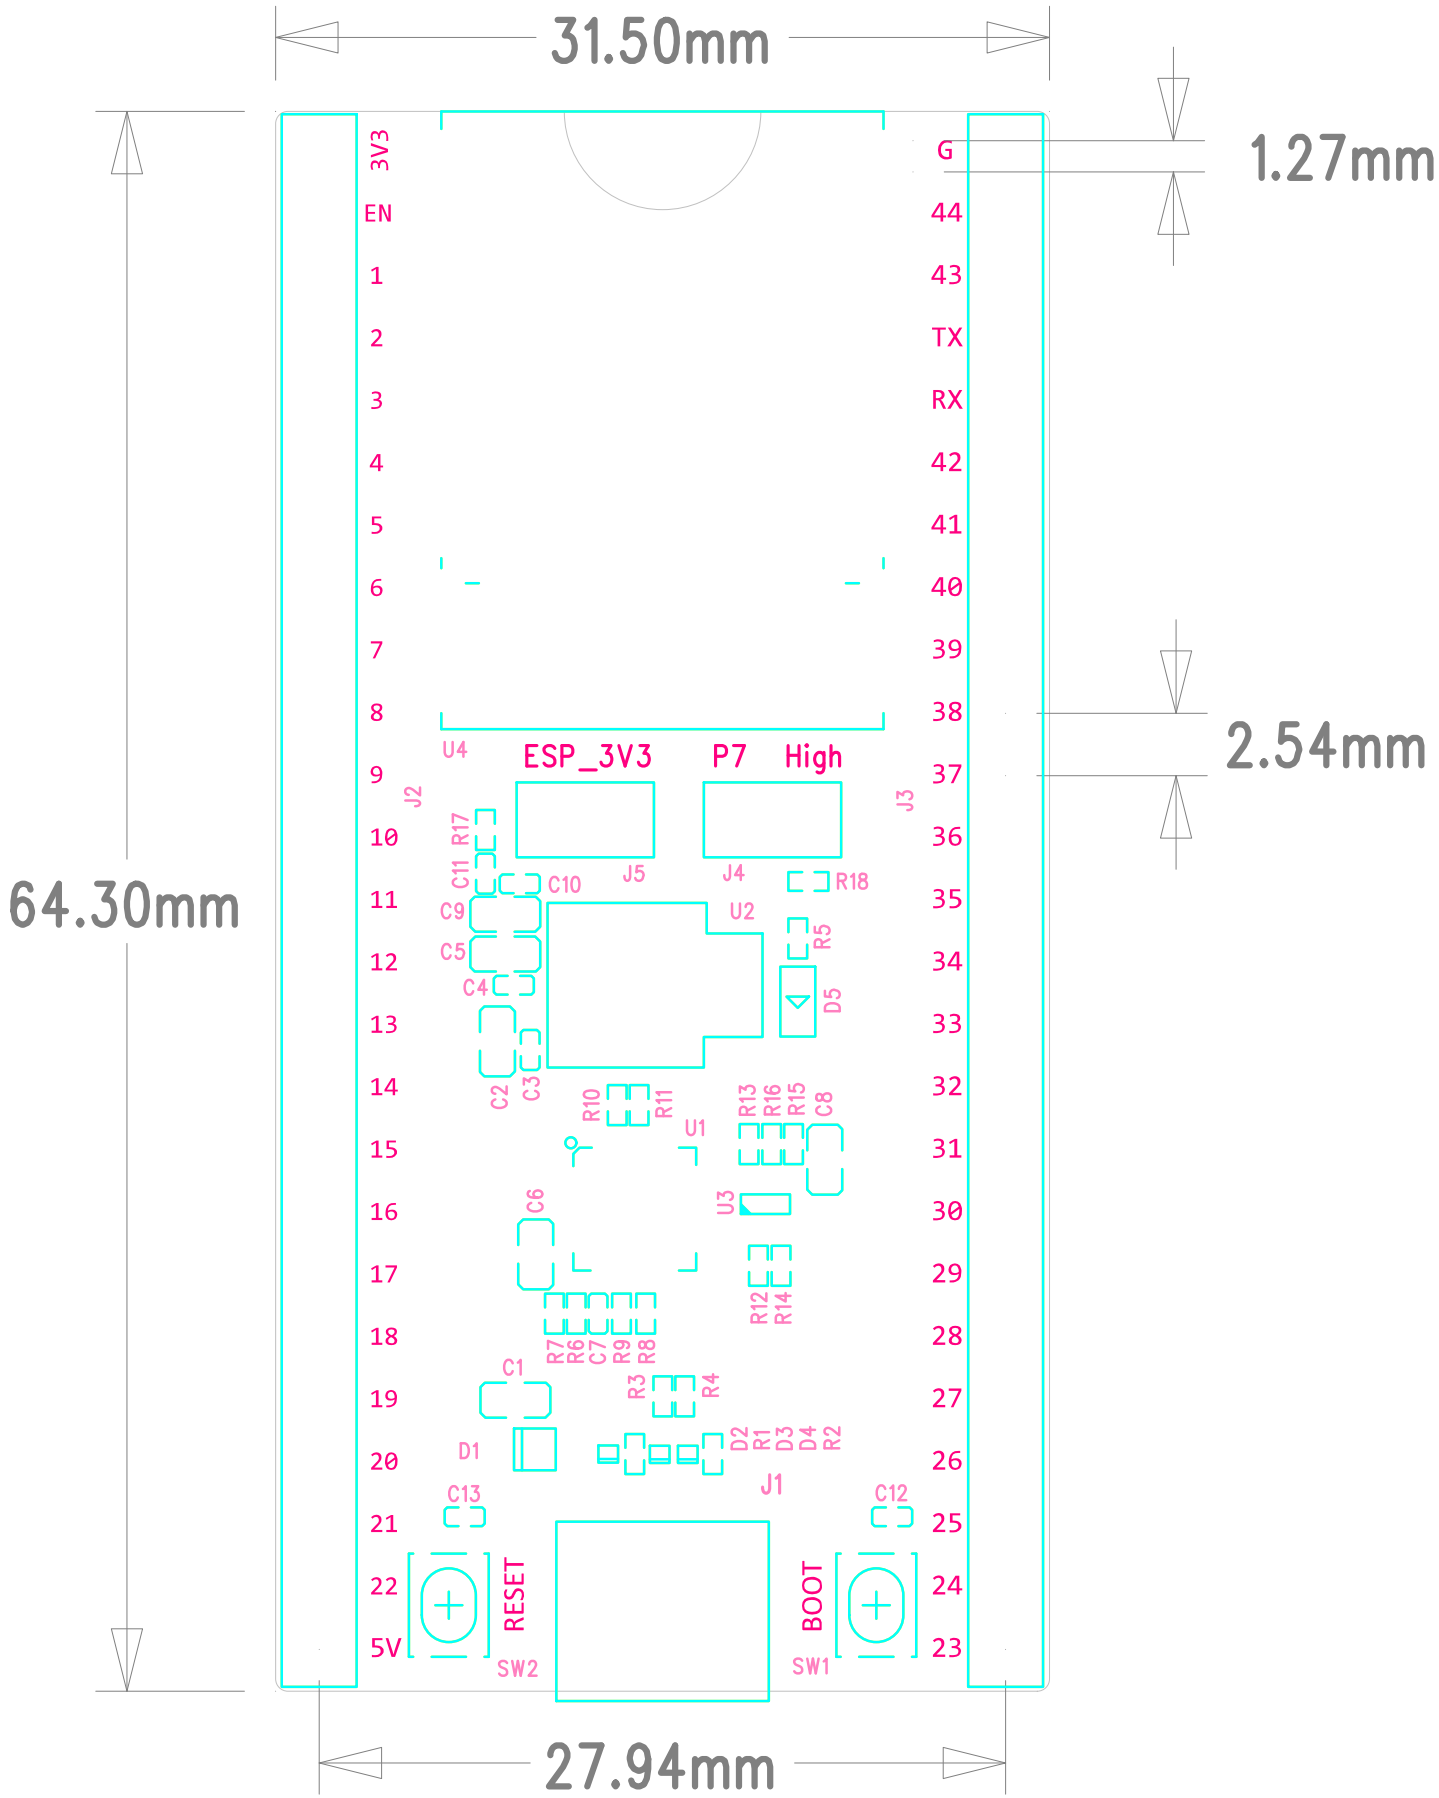

ESPRESSIF SYSTEMS			
乐鑫科技(上海)股份有限公司			
Title ESP-Module-Prog-1			
Task #39085		Rev 1.1	
Date	Fri, Jan 13, 2023	Confidential and Proprietary	

ESPRESSIF SYSTEMS			
乐鑫信息科技(上海)股份有限公司			
Title	ESP-Module-Prog-1		
Task	#39085	Rev	1.1
Date	Fri, Jan 13, 2023	Confidential and Proprietary	