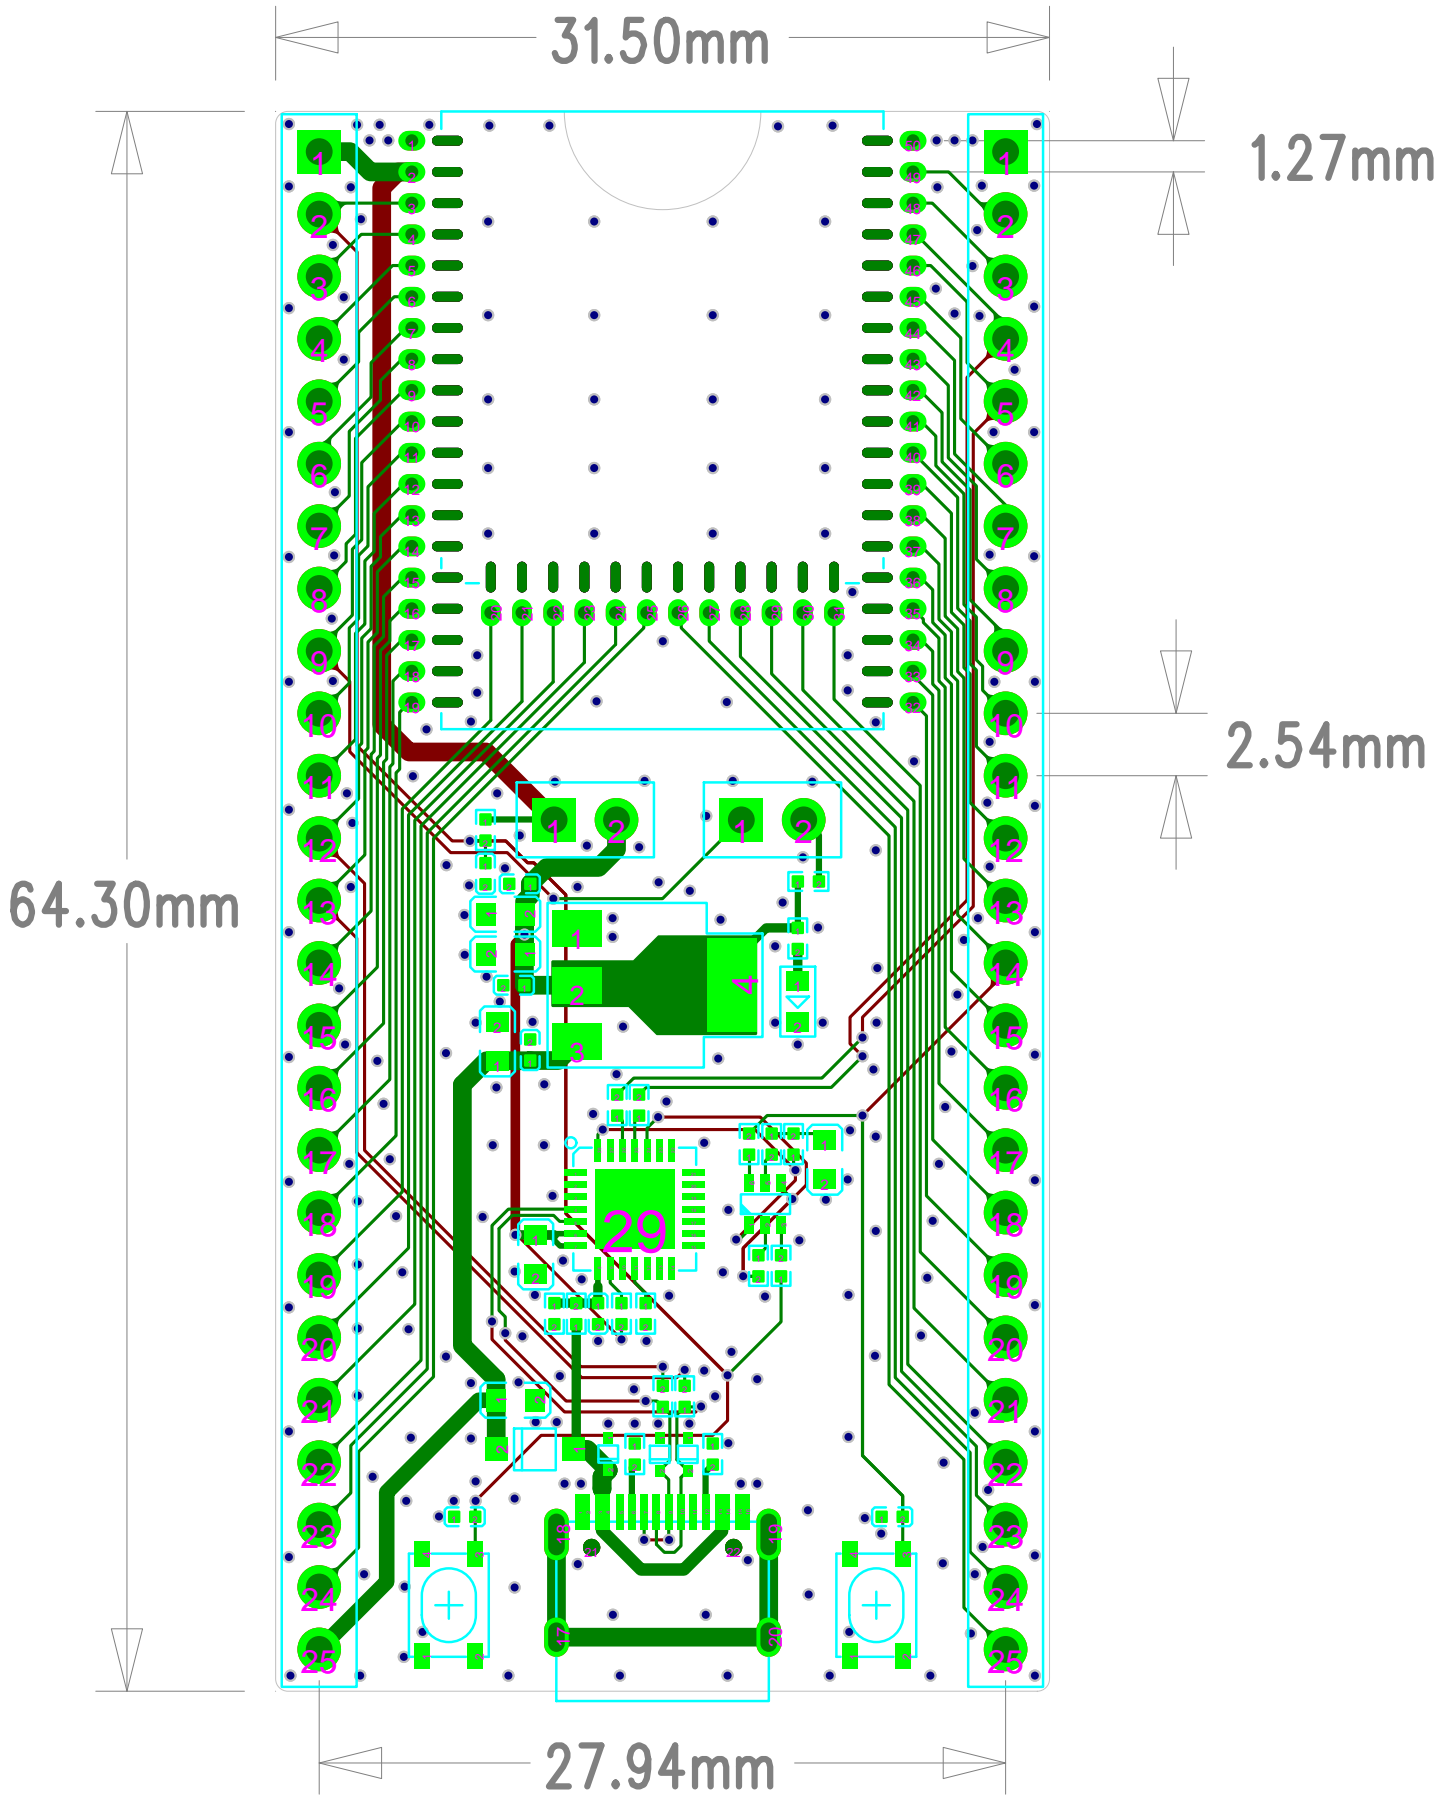

ESPRESSIF SYSTEMS			
乐鑫科技(上海)股份有限公司			
Title		ESP-Module-Prog-1	
Task		#39085	Rev 1.1
Date	Fri, Jan 13, 2023	Confidential and Proprietary