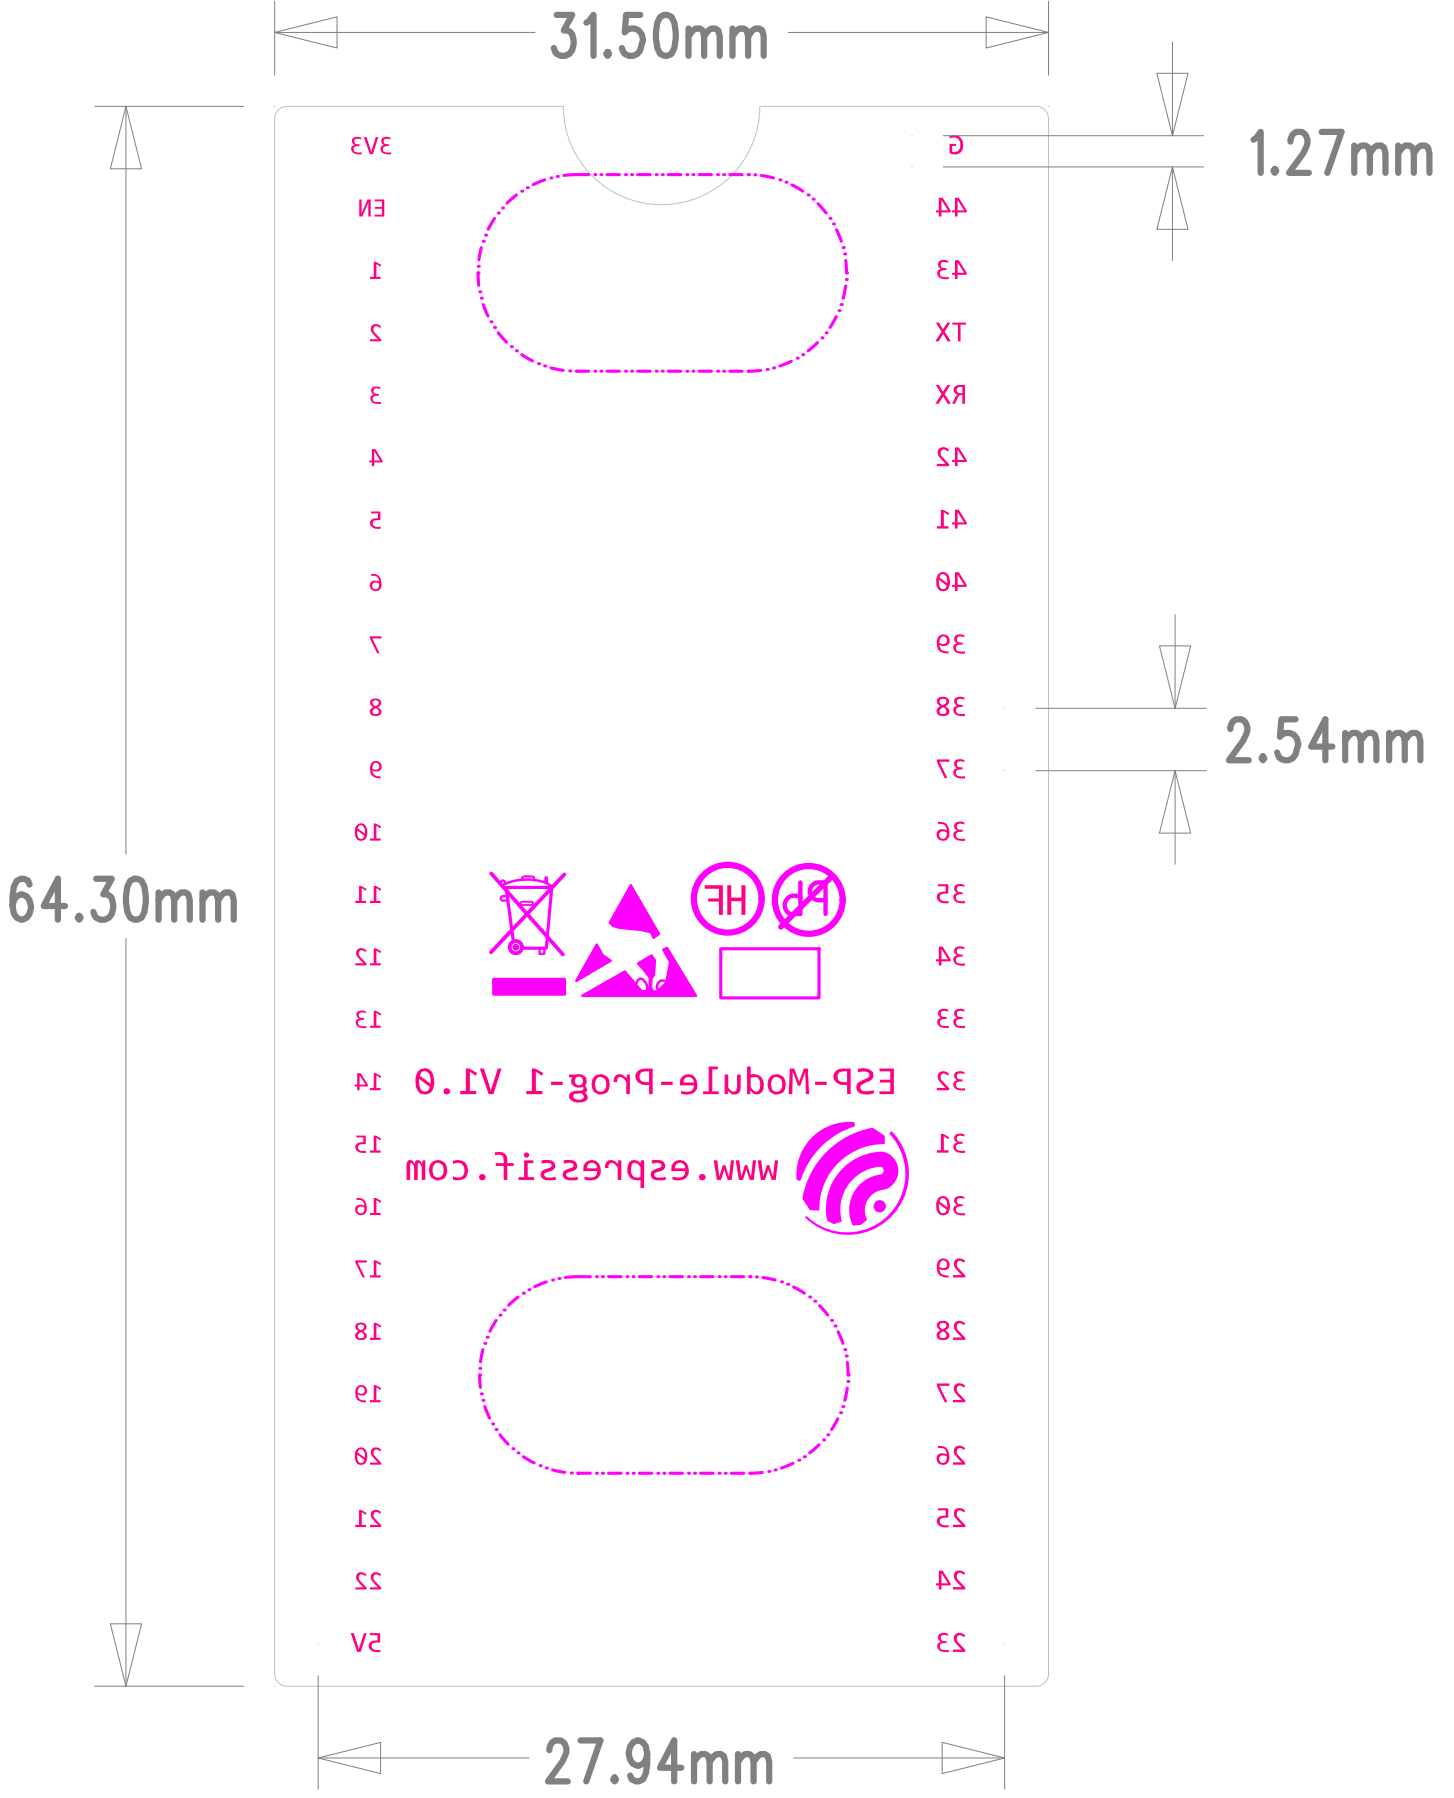

ESPRESSIF SYSTEMS			
乐鑫信息科技(上海)股份有限公司			
Title	ESP-Module-Prog-1		
Task	#39085	Rev	1.1
Date	Fri, Jan 13, 2023	Confidential and Proprietary