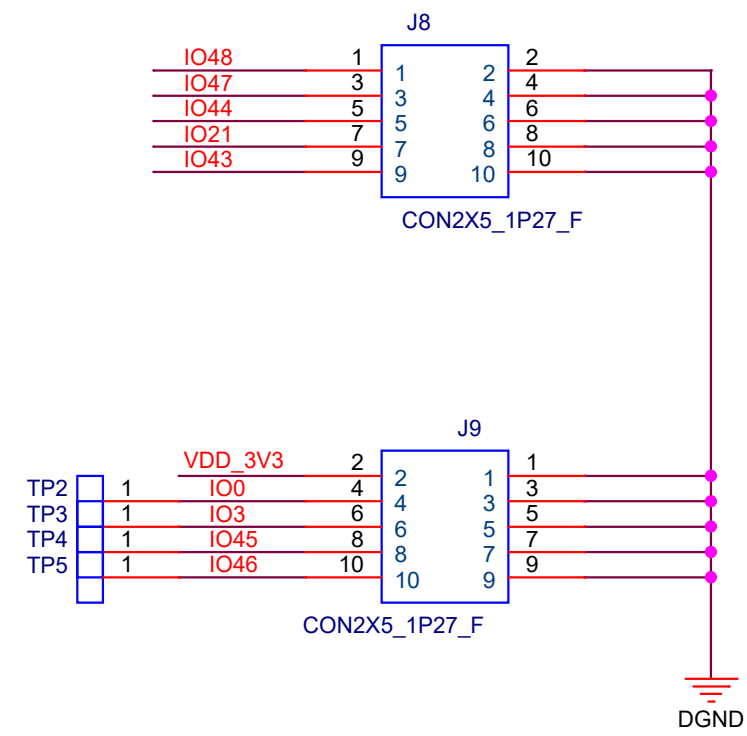

ESPRESSIF			
乐鑫信息科技(上海)股份有限公司			
Title ESP32-S3-EYE			
Size A3	Page Name 01_Overview	Rev 1.0	Proprietary
Date:	Thursday, November 25, 2021	Sheet	1 of 2

1.3 INCH LCD:

ESPRESSIF			
乐鑫信息科技(上海)股份有限公司			
Title ESP32-S3-EYE			
Size A3	Page Name 02_Interface	Rev 1.0	Proprietary
Date:	Friday, November 12, 2021	Sheet	2 of 2