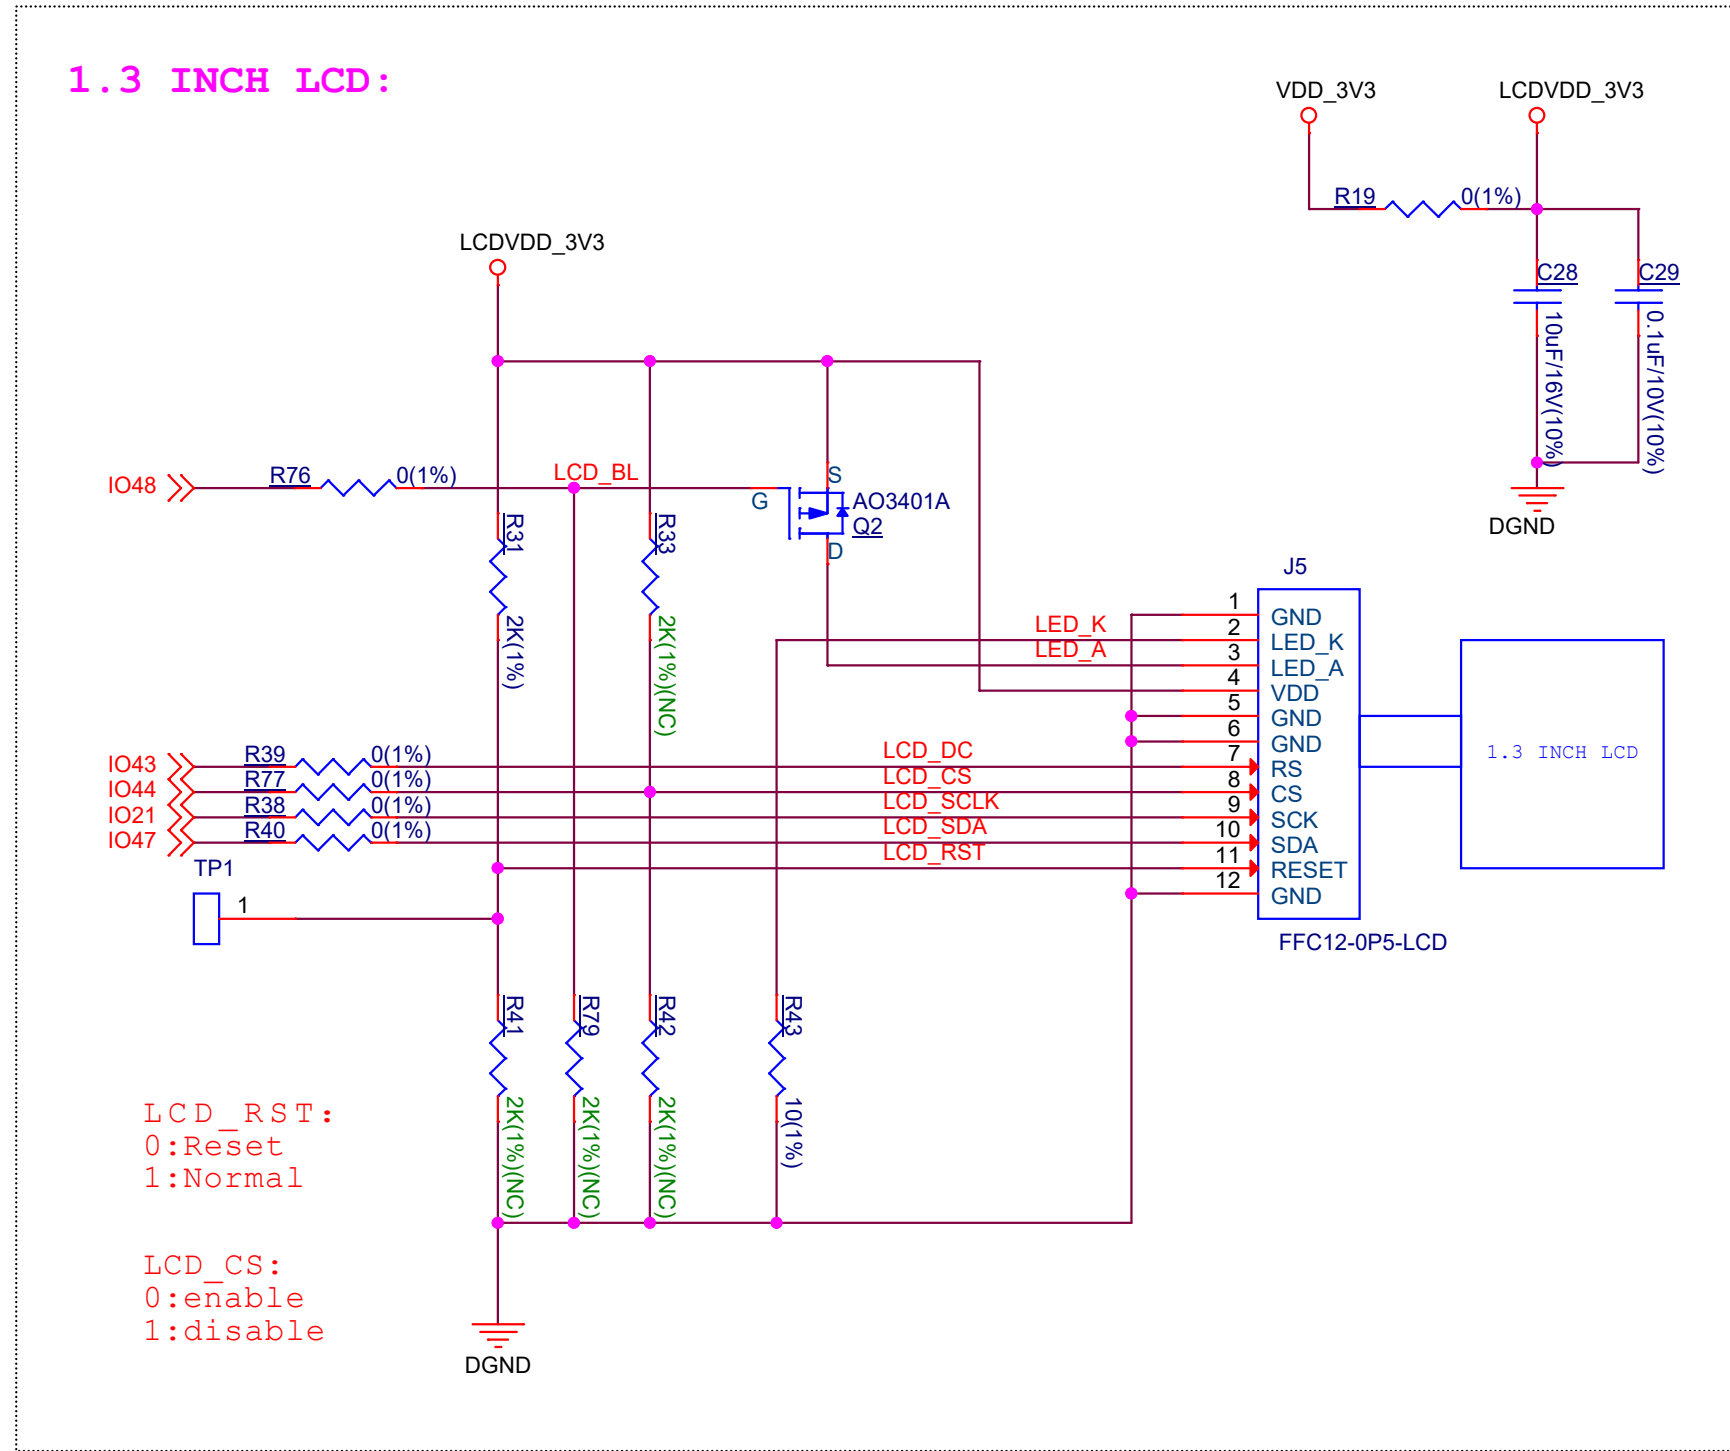

ESPRESSIF			
乐鑫信息科技(上海)股份有限公司			
Title ESP32-S3-EYE			
Size A3	Page Name 01_Overview	Rev 1.0	Proprietary
Date:	Thursday, November 25, 2021	Sheet	1 of 2

1.3 INCH LCD:

ESPRESSIF			
乐鑫信息科技(上海)股份有限公司			
Title ESP32-S3-EYE			
Size A3	Page Name 02_Interface	Rev 1.0	Proprietary
Date:	Friday, November 12, 2021	Sheet	2 of 2