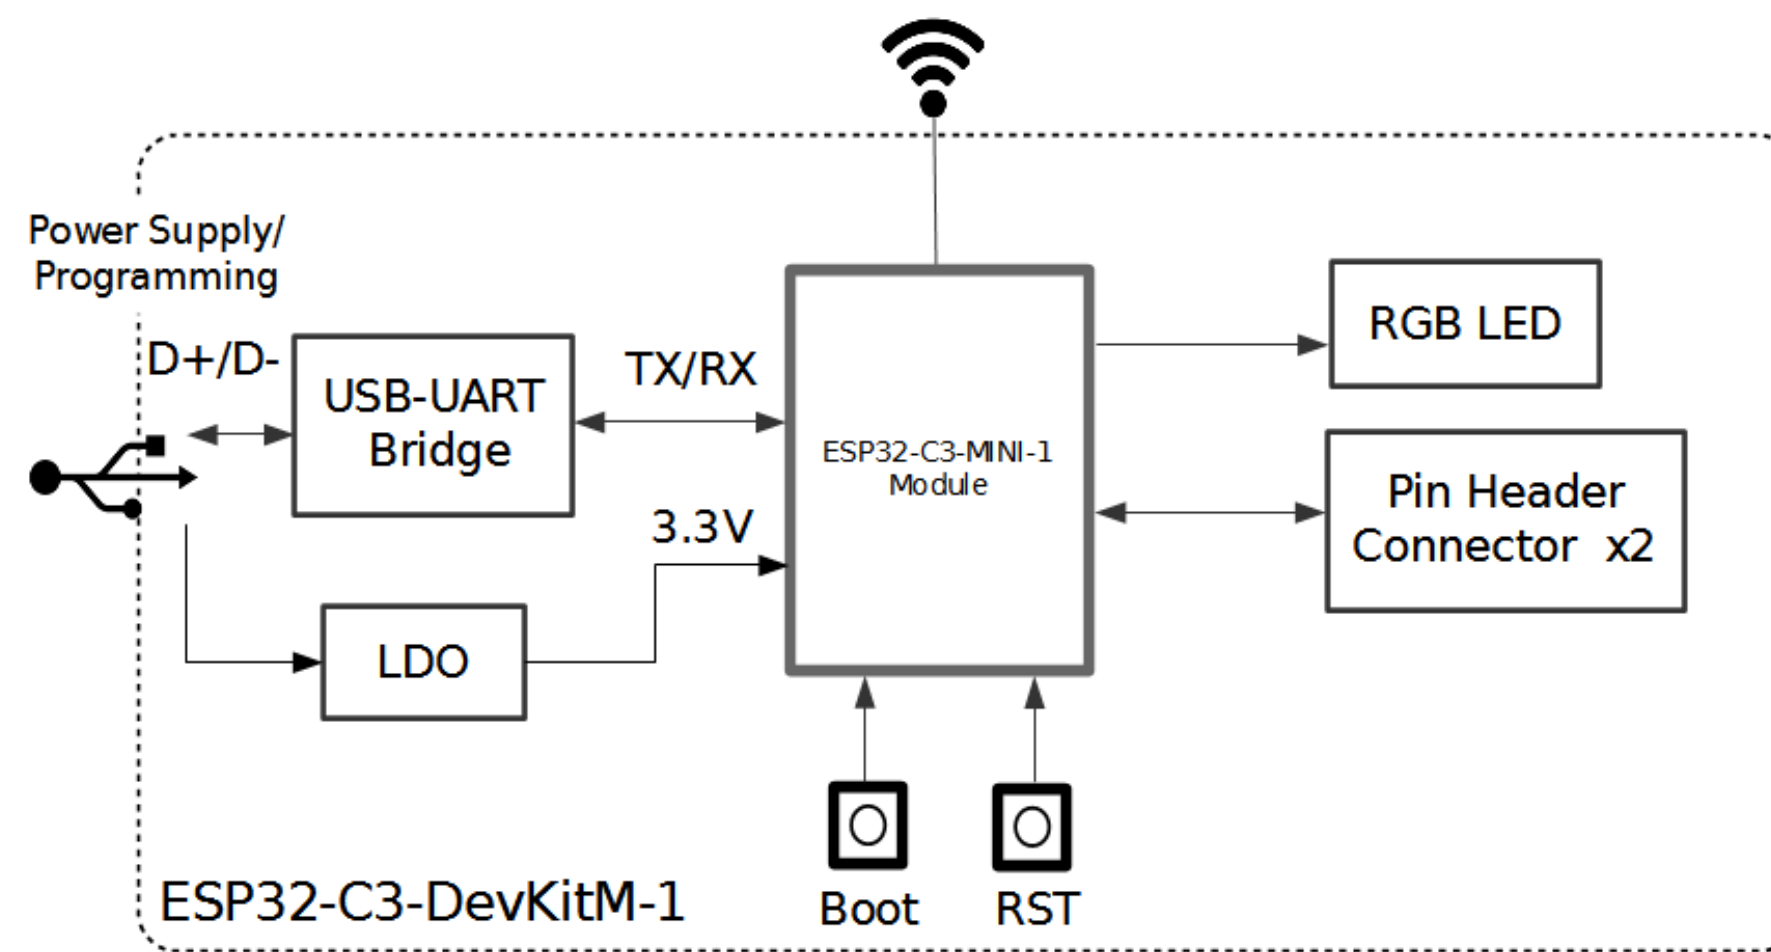

## System Block:

Auto program

DTR	RTS	->EN	IO9
1	1	1	1
0	0	1	1
1	0	0	1
0	1	1	0