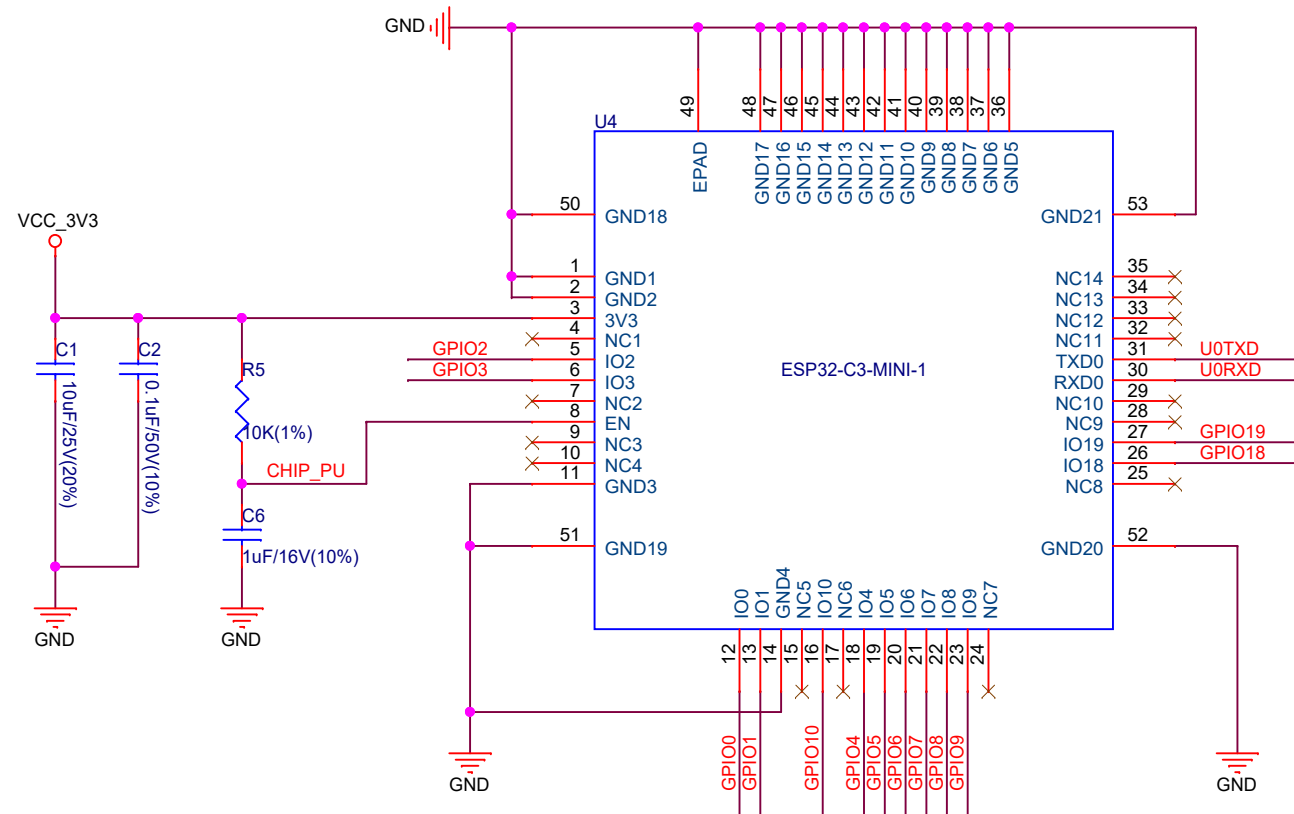

## System Block:

Auto program

DTR	RTS	->EN	IO9
1	1	1	1
0	0	1	1
1	0	0	1
0	1	1	0