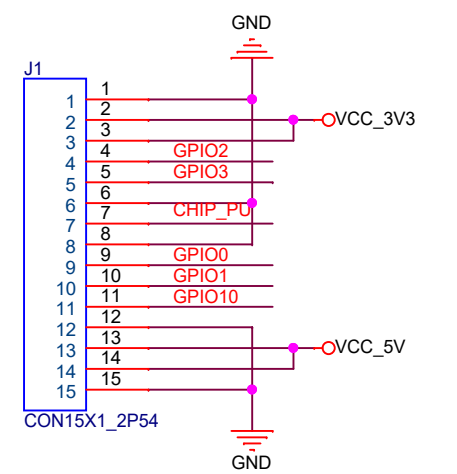

## System Block:

Auto program

DTR	RTS	->EN	IO9
1	1	1	1
0	0	1	1
1	0	0	1
0	1	1	0