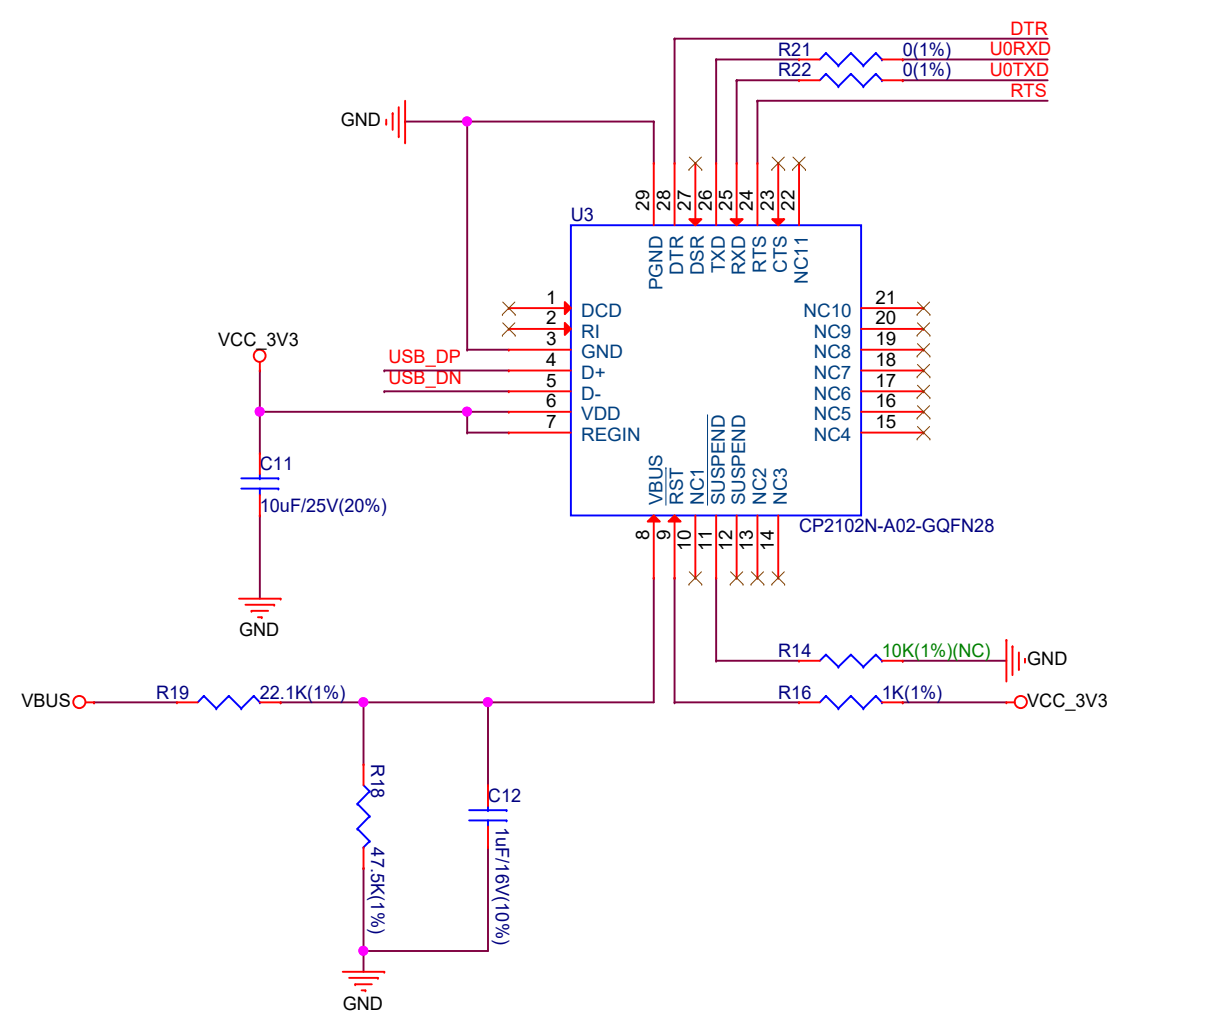

## System Block:

Auto program

DTR	RTS	->EN	IO9
1	1	1	1
0	0	1	1
1	0	0	1
0	1	1	0