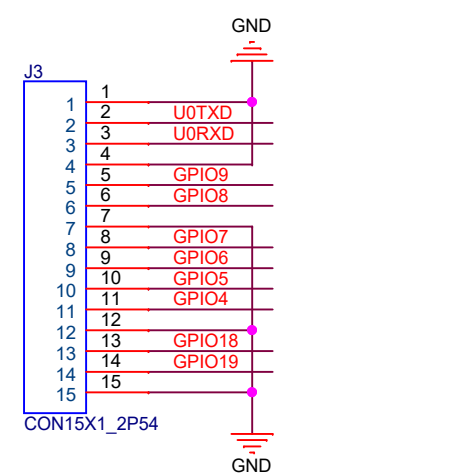

## System Block:

Auto program

DTR	RTS	->EN	IO9
1	1	1	1
0	0	1	1
1	0	0	1
0	1	1	0