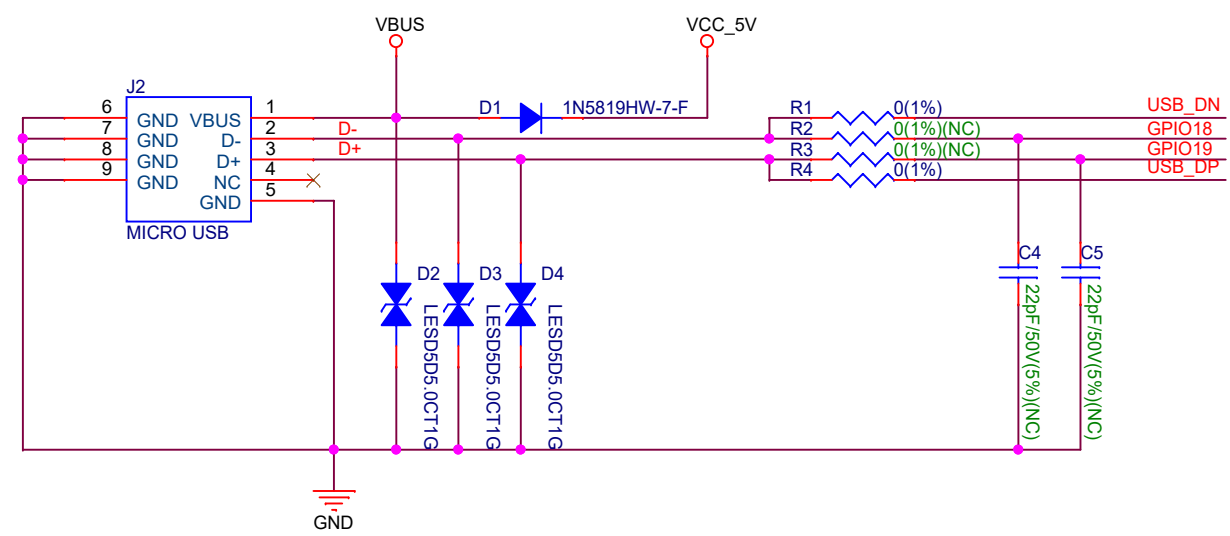

## System Block:

Auto program

DTR	RTS	->EN	IO9
1	1	1	1
0	0	1	1
1	0	0	1
0	1	1	0