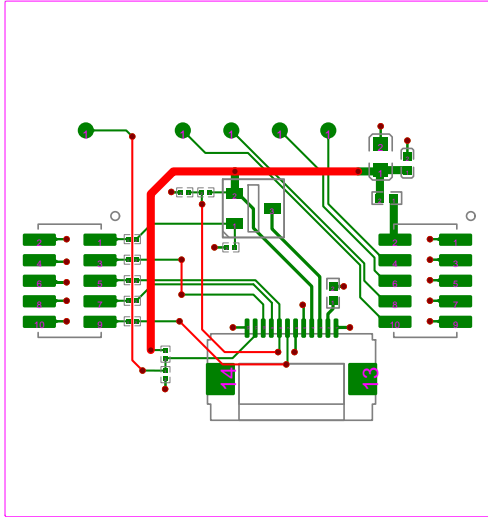

30.00mm

31.90mm

ESPRESSIF SYSTEMS			
乐鑫信息科技(上海)股份有限公司			
Title ESP32-S3-EYE_SUB			
Task	337102	Rev	1.1
Date	Mon, Aug 16, 2021	Proprietary