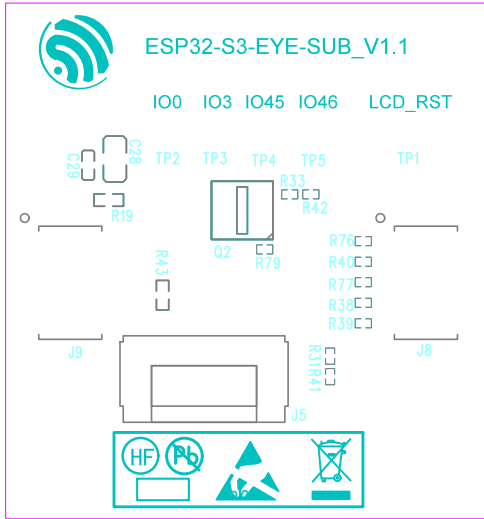

ESPRESSIF SYSTEMS
瑞星微系统 (上海) 股份有限公司
ESP32-S3-EYE-SUB
Rev: 1.1
Product
Rev: 1.1
Product