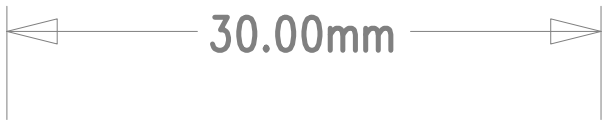

30.00mm

ESPRESSIF SYSTEMS				
乐鑫信息科技（上海）股份有限公司				
Title	ESP32-S3-EYE_SUB		Rev	1.1
Task	35710		Rev	1.1
Date	Mon, Aug 16, 2021	Proprietary		

30.00mm

31.90mm

ESPRESSIF SYSTEMS			
乐鑫信息科技（上海）股份有限公司			
Title ESP32-S3-EYE_SUB			
Task	357102	Rev	1.1
Date	Mon, Aug 16, 2021	Proprietary	