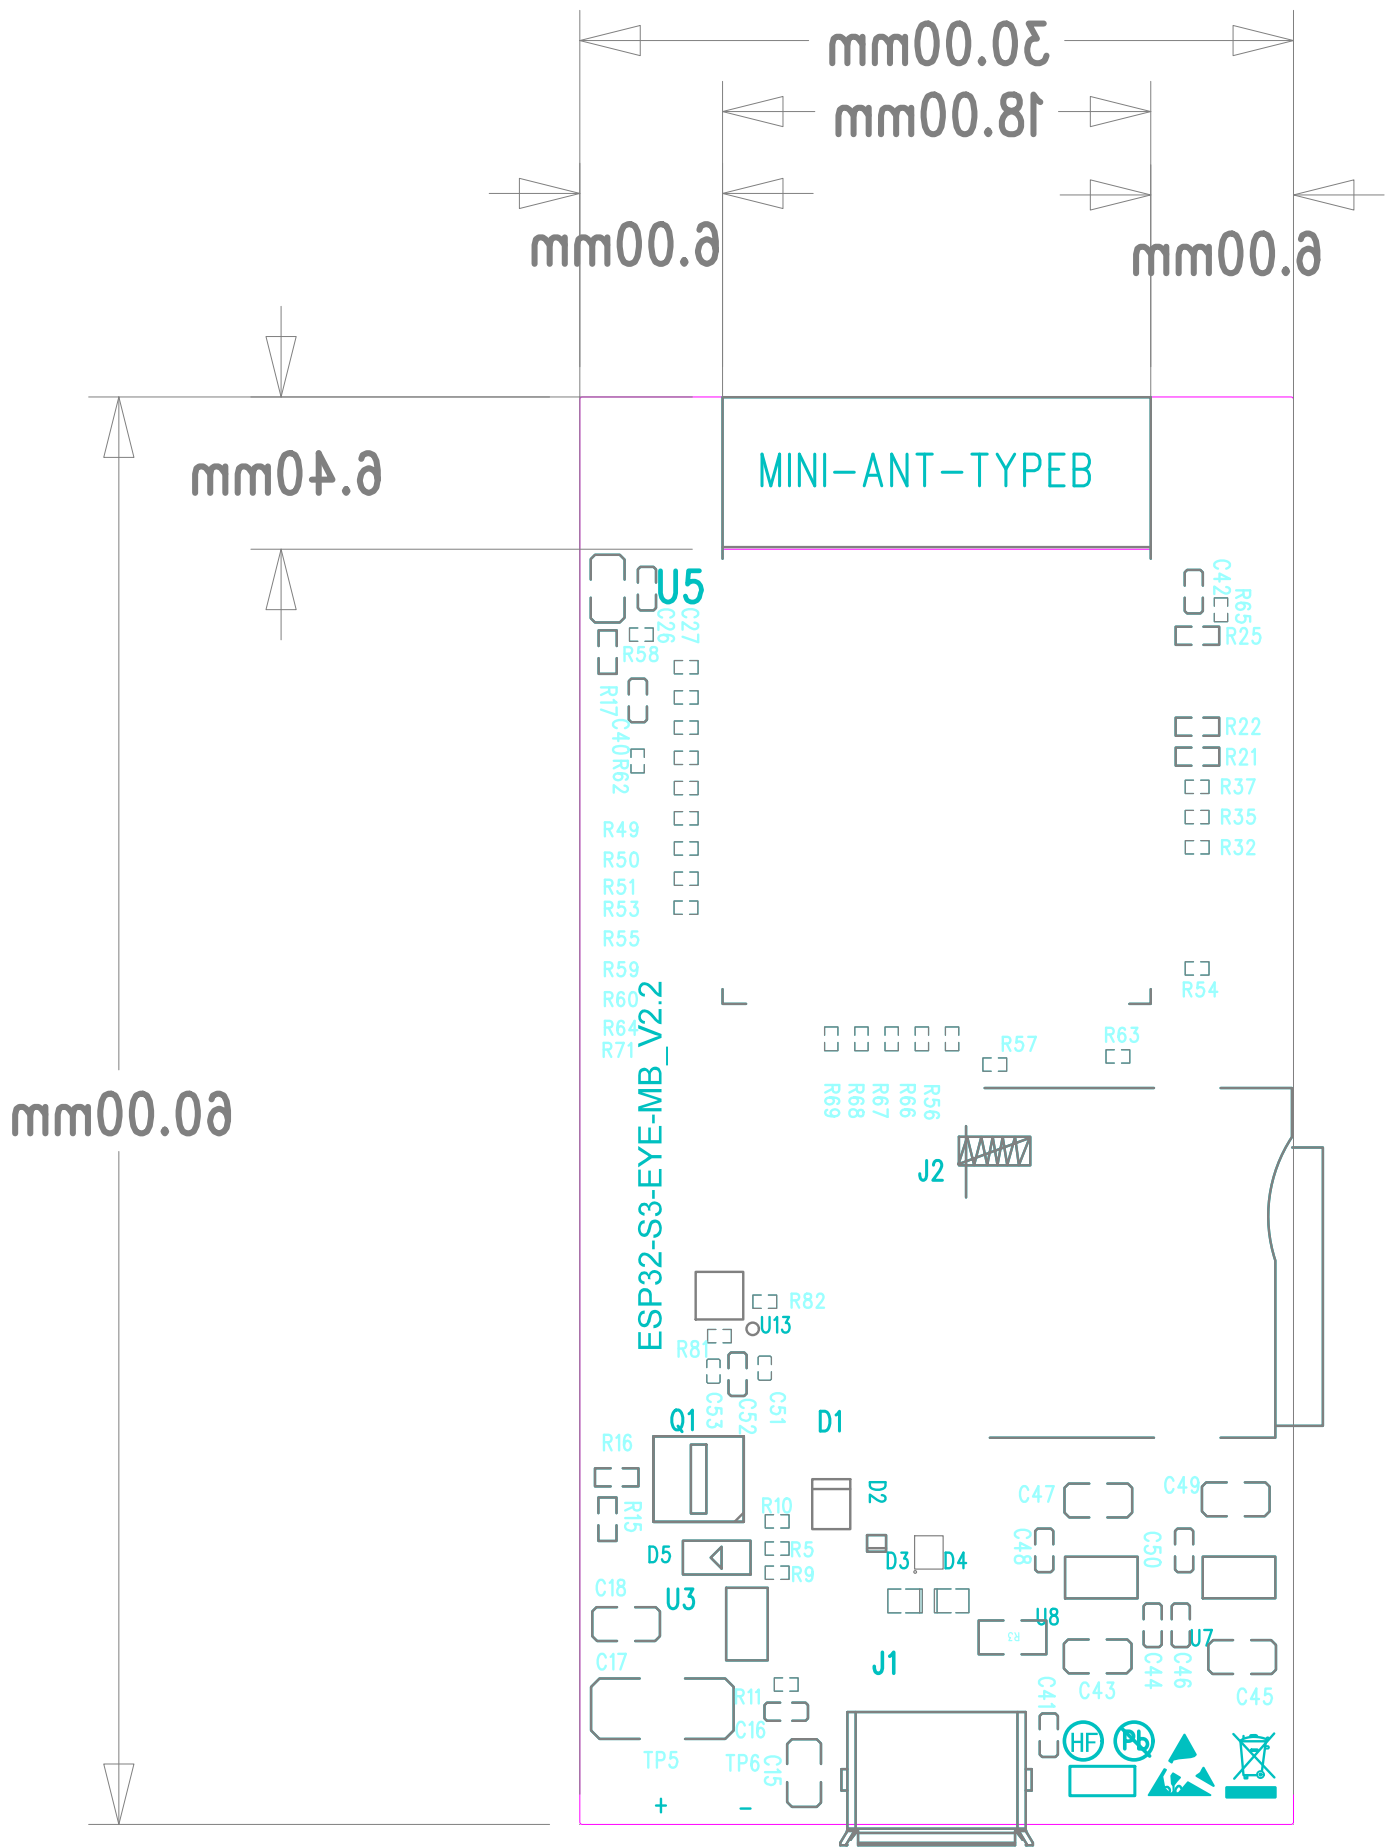

Date	Wed, Dec 01, 2021	Prohibitany
Task	33710	Ver
Title	ESP32-S3-EYE-MB	
思睿系统信息服务有限公司 (上海) 思睿系统信息服务有限公司		
ESPRESSIF SYSTEMS