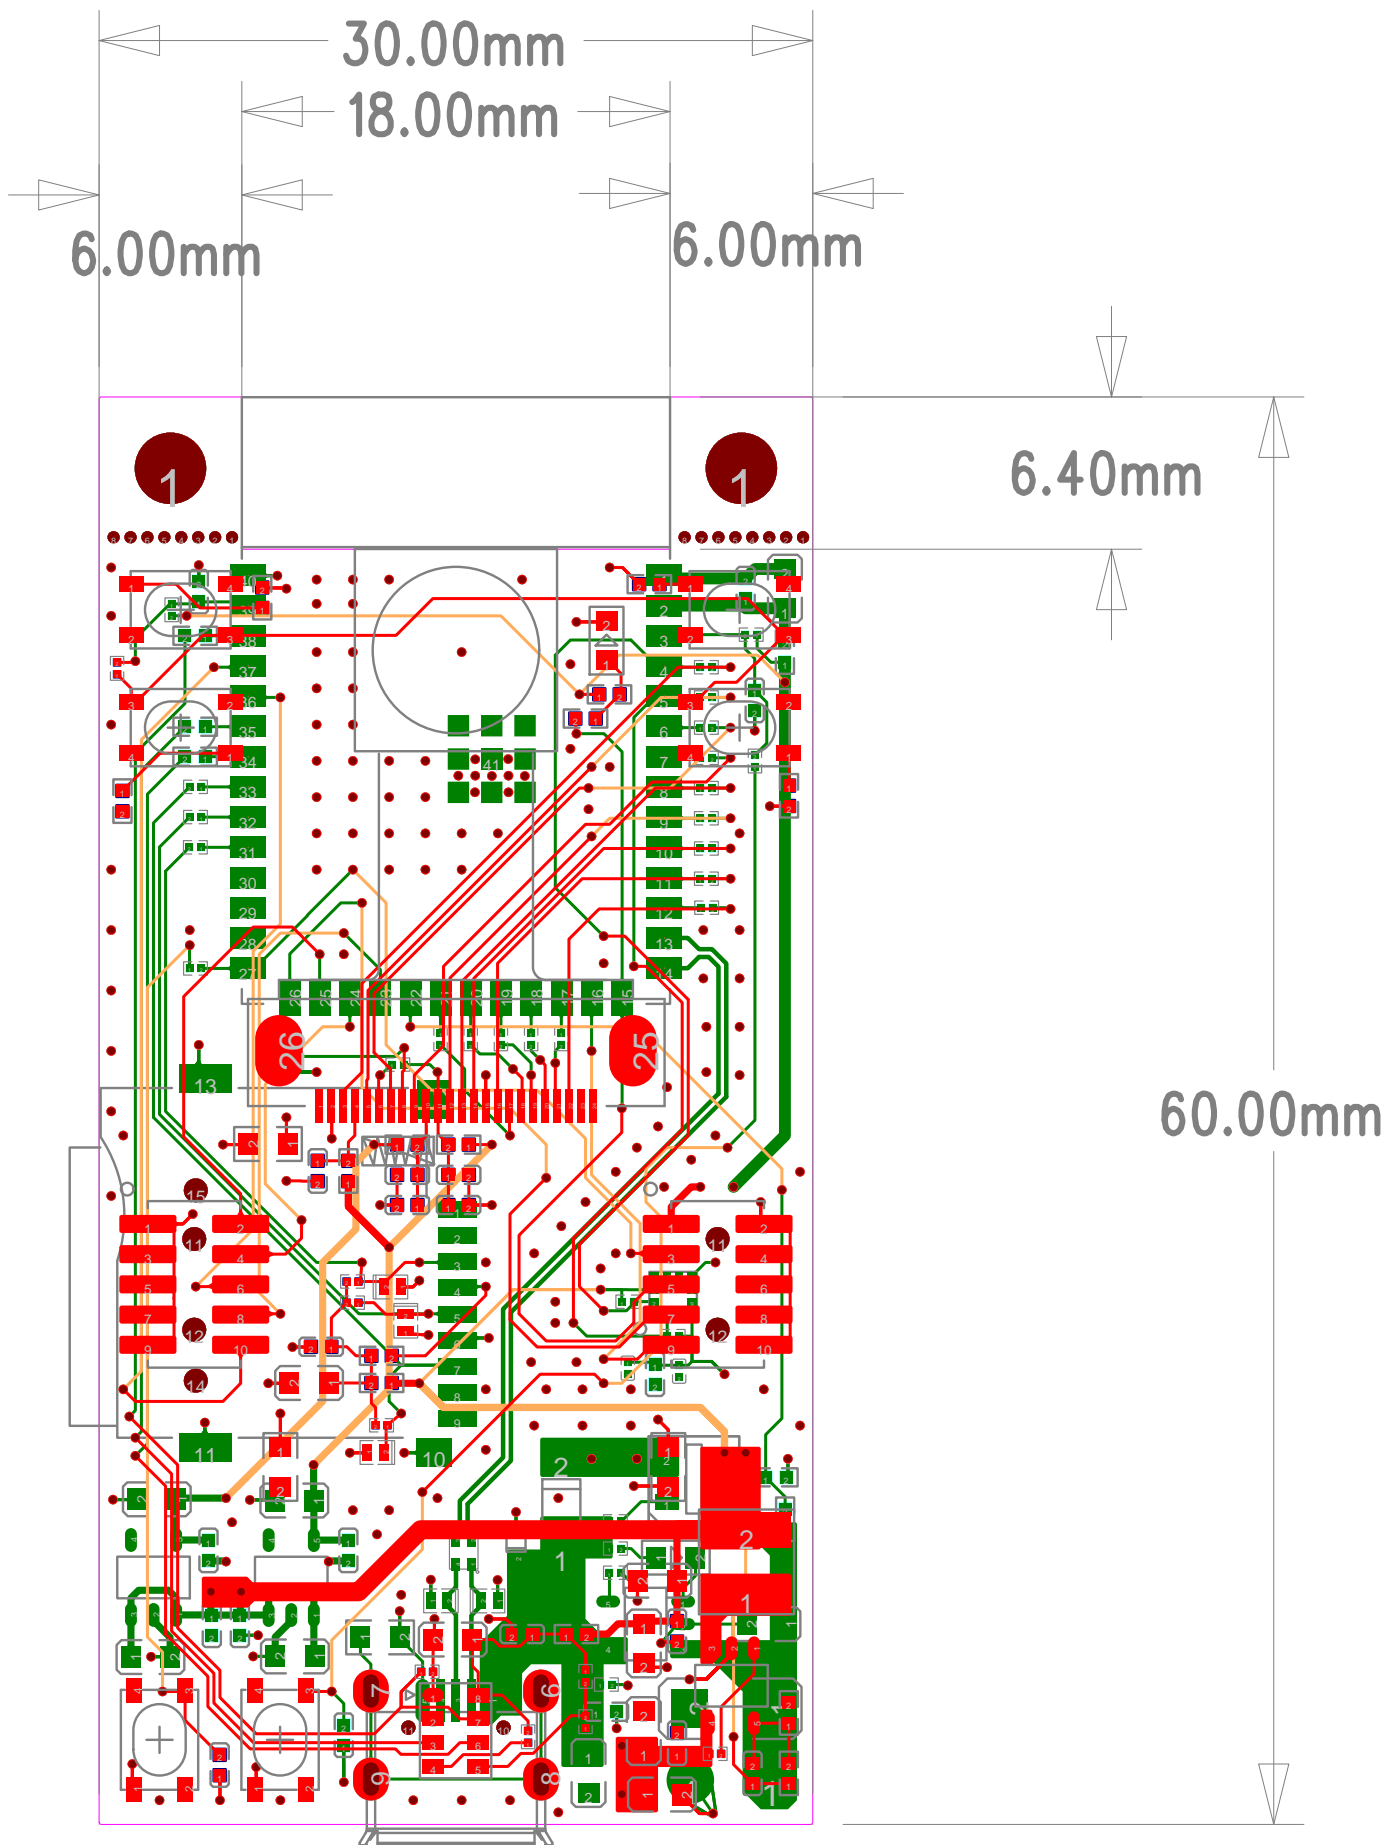

ESPRESSIF SYSTEMS		
乐鑫信息科技（上海）股份有限公司		
Title ESP32-S3-EYE-MB		
Task 35710	Rev	2.2
Date Wed, Dec 01, 2021	Proprietary