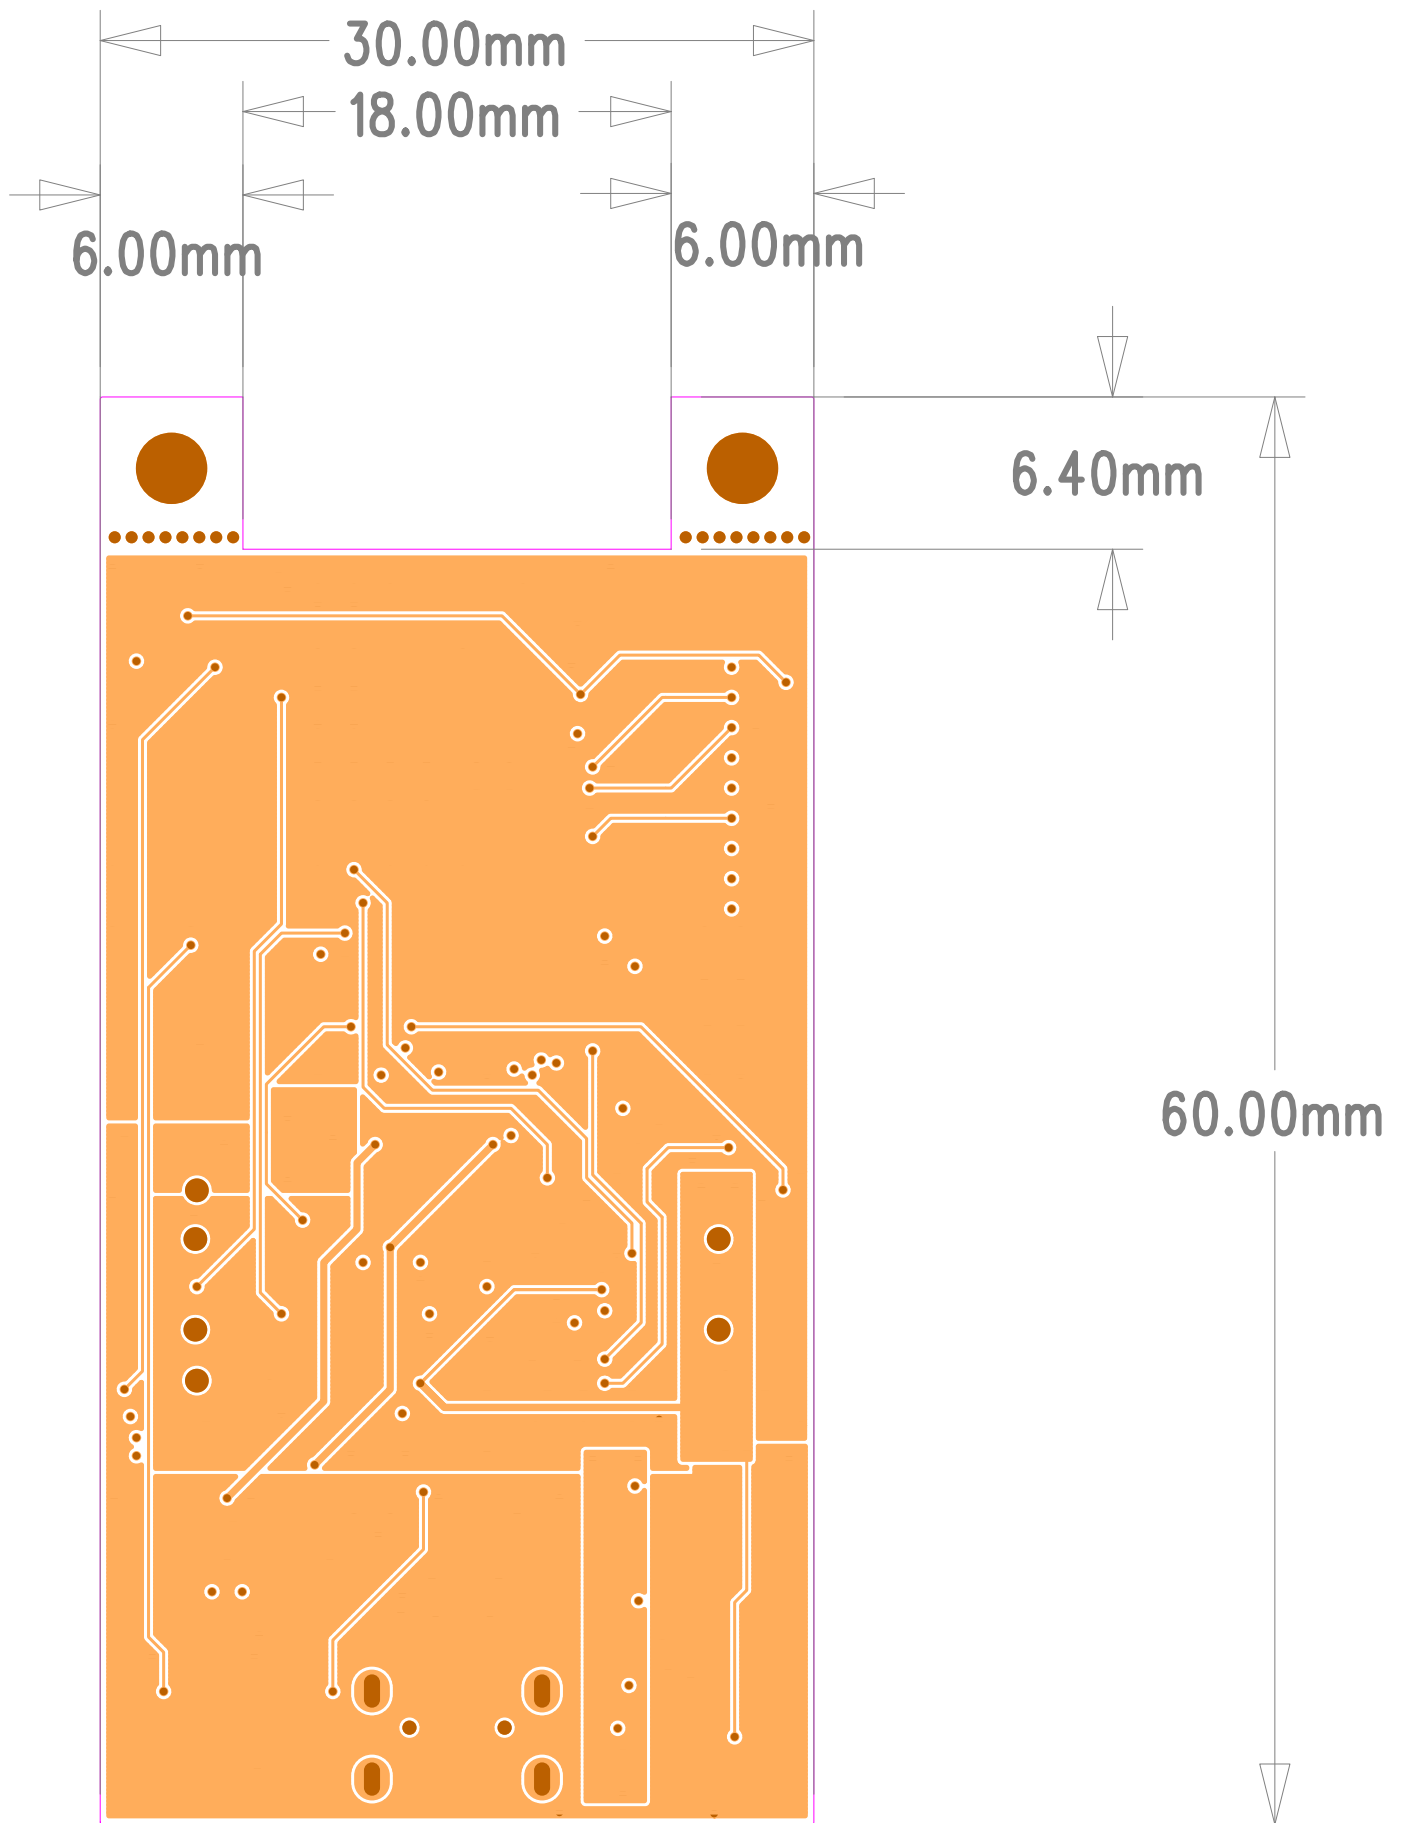

ESPRESSIF SYSTEMS		
乐鑫信息科技(上海)股份有限公司		
Title	ESP32-S3-EYE-MB	
Task	35710	Rev 2.2
Date	Wed, Dec 01, 2021	Proprietary

ESPRESSIF SYSTEMS		
乐鑫信息科技(上海)股份有限公司		
Title	ESP32-S3-EYE-MB	
Task	35710	Rev 2.2
Date	Wed, Dec 01, 2021	Proprietary