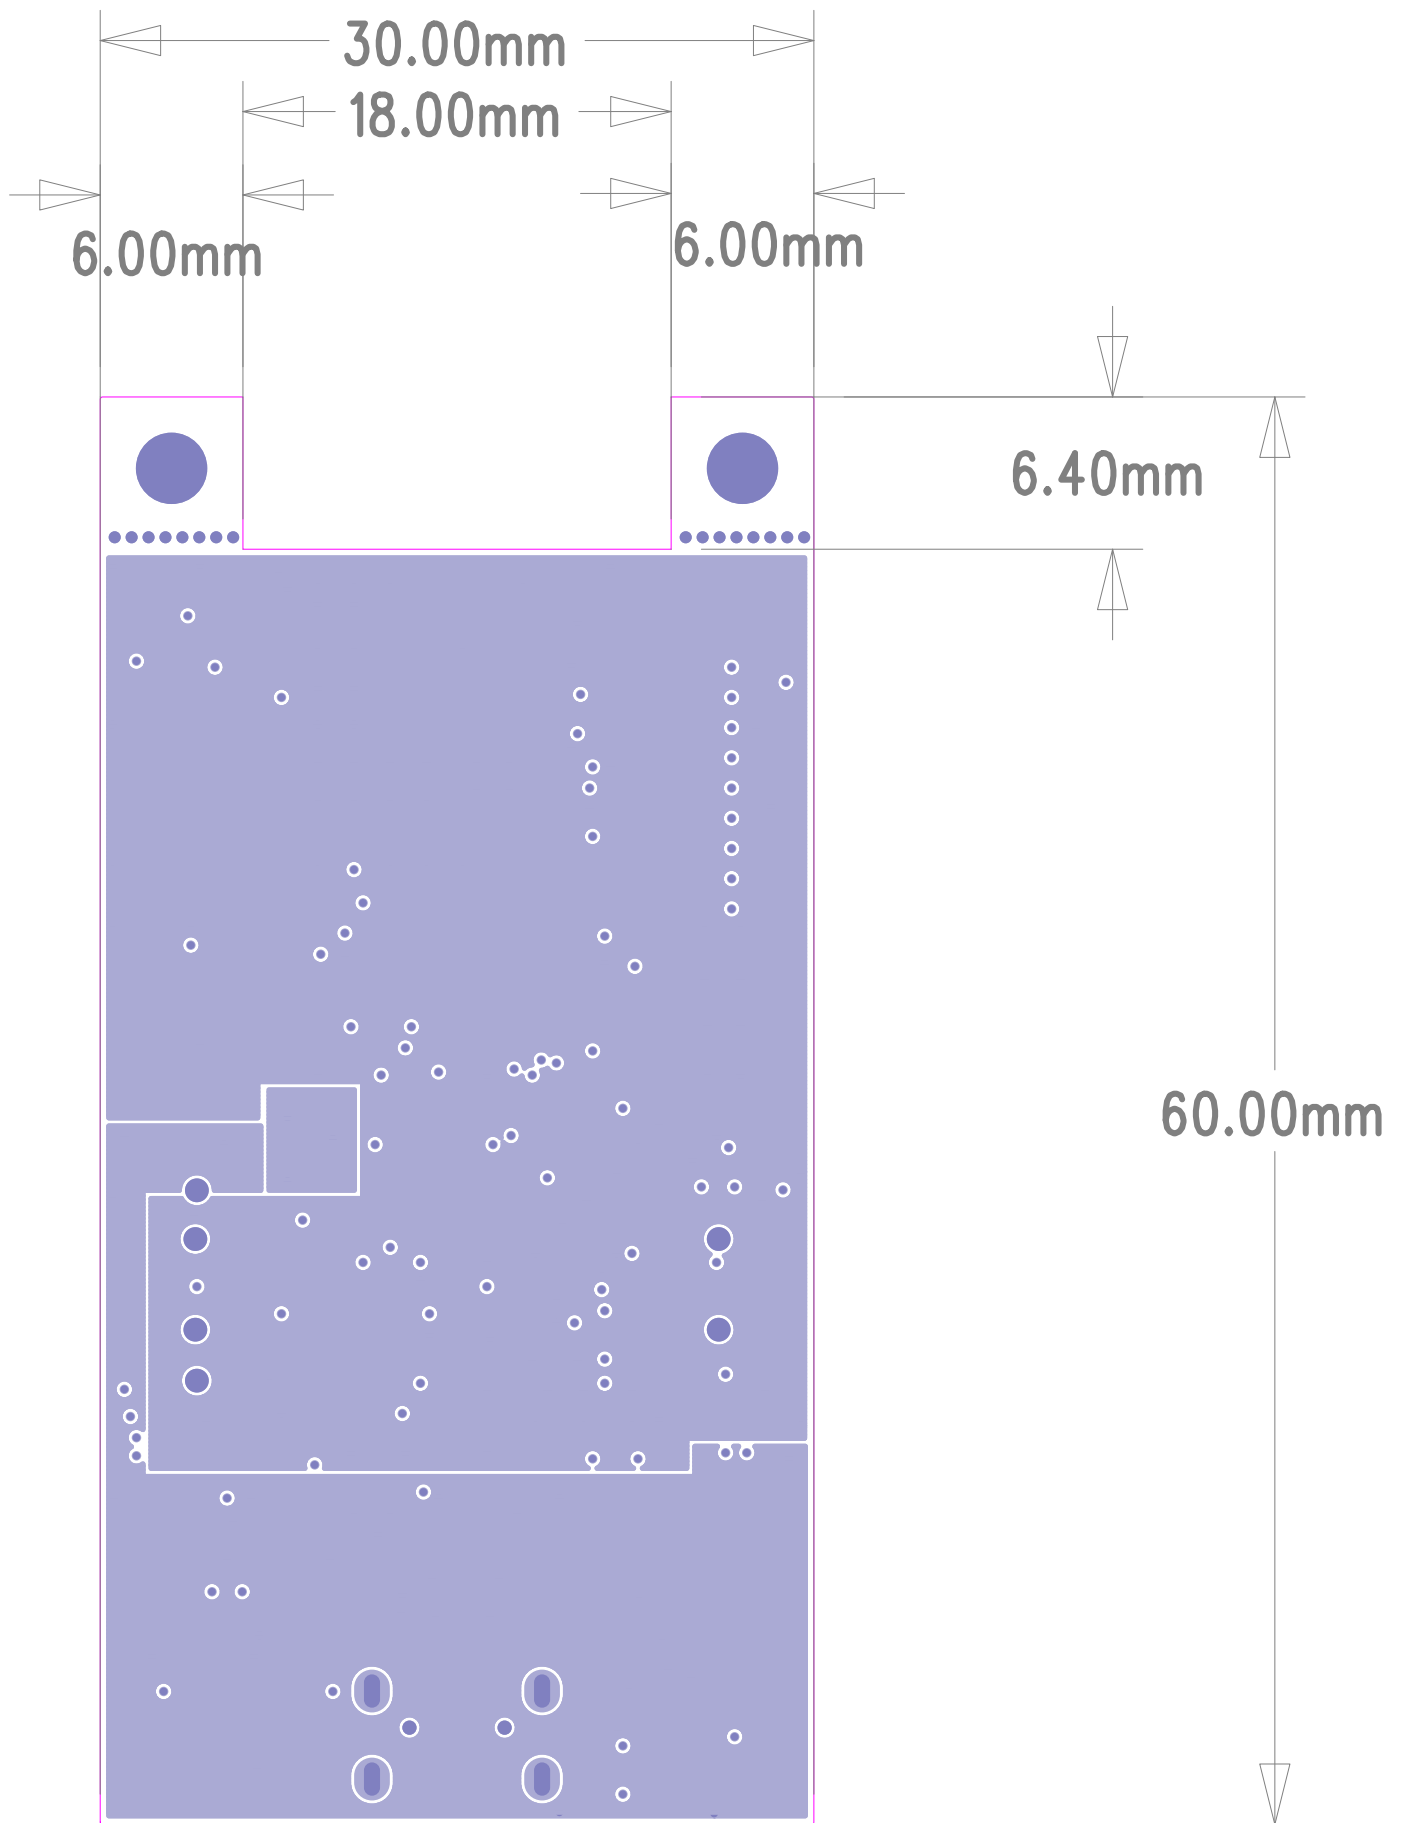

ESPRESSIF SYSTEMS		
乐鑫信息科技(上海)股份有限公司		
Title	ESP32-S3-EYE-MB	
Task	35710	Rev 2.2
Date	Wed, Dec 01, 2021	Proprietary

ESPRESSIF SYSTEMS		
乐鑫信息科技(上海)股份有限公司		
Title	ESP32-S3-EYE-MB	
Task	35710	Rev 2.2
Date	Wed, Dec 01, 2021	Proprietary