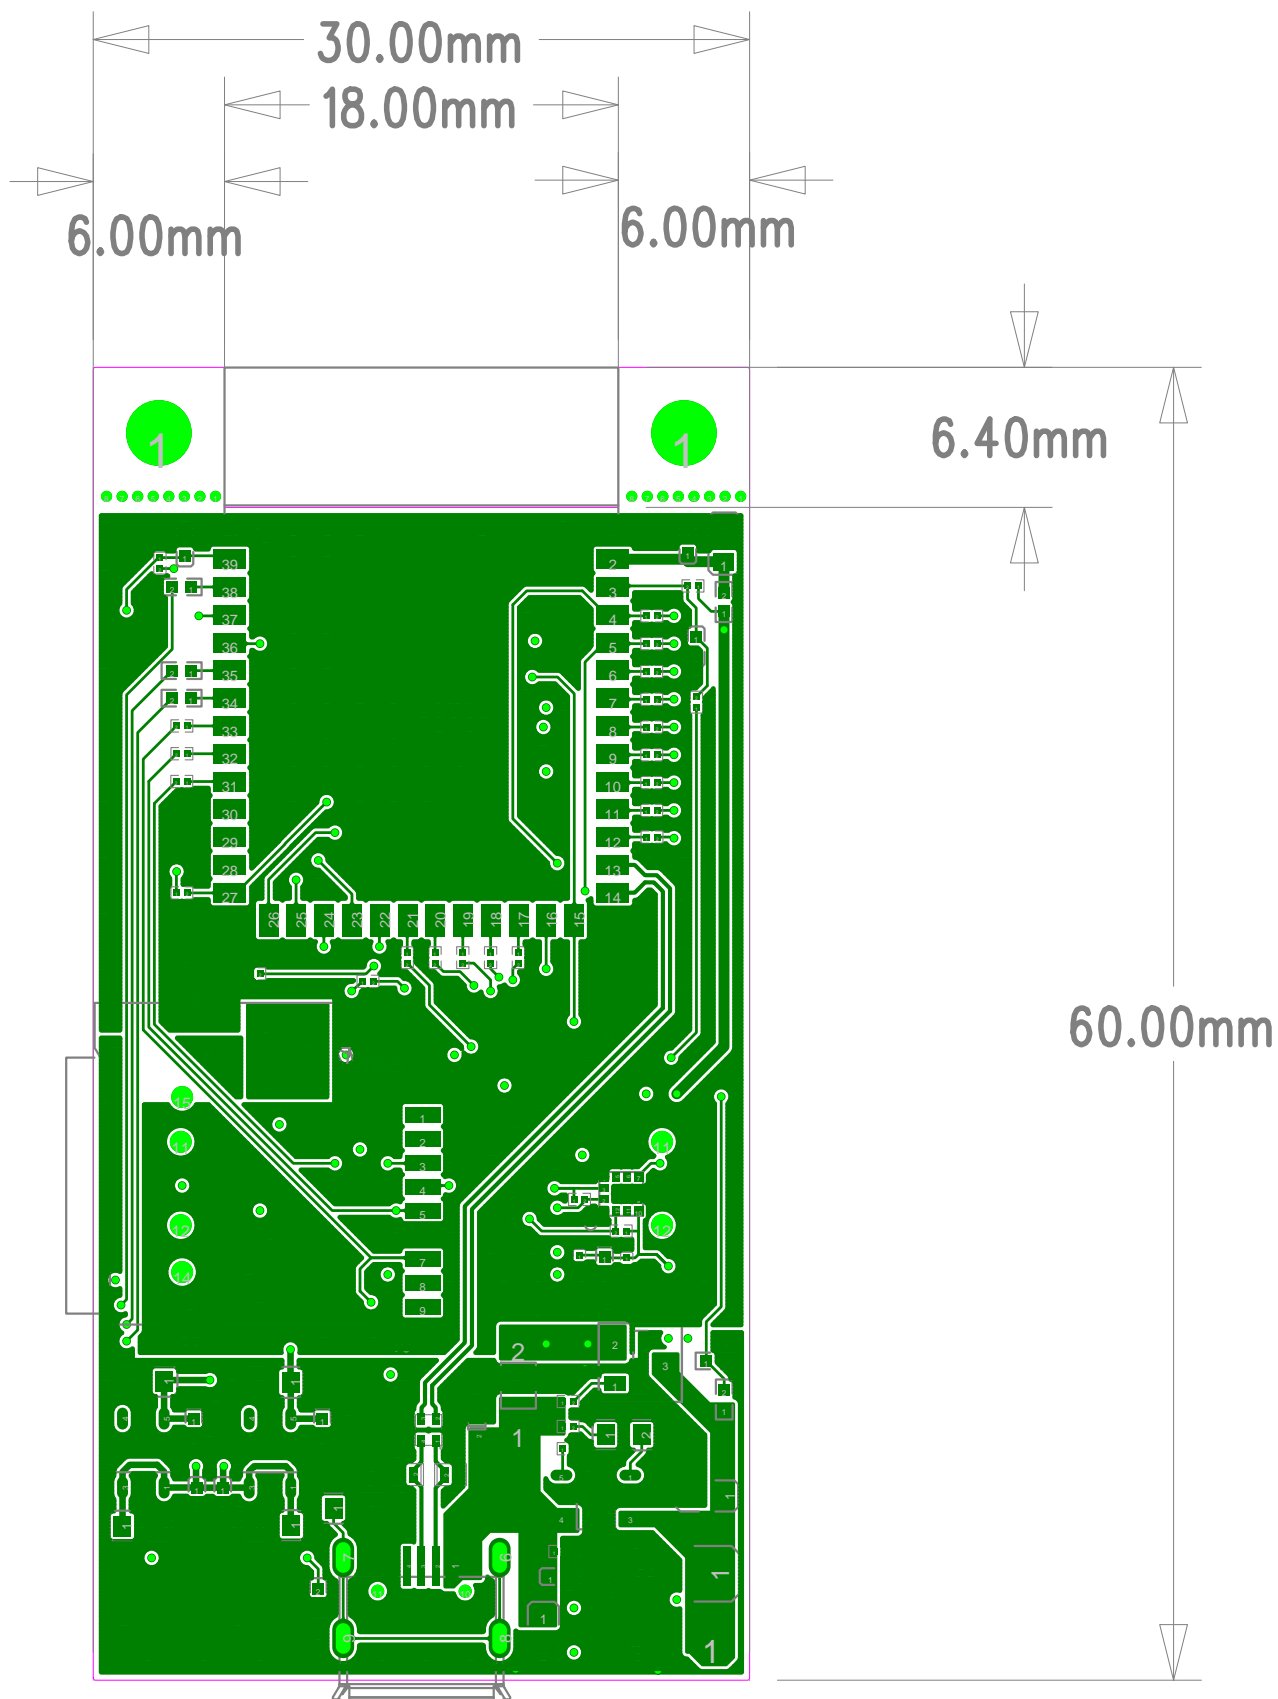

ESPRESSIF SYSTEMS		
乐鑫信息科技(上海)股份有限公司		
Title	ESP32-S3-EYE-MB	
Task	35710	Rev 2.2
Date	Wed, Dec 01, 2021	Proprietary

ESPRESSIF SYSTEMS		
乐鑫信息科技(上海)股份有限公司		
Title	ESP32-S3-EYE-MB	
Task	35710	Rev 2.2
Date	Wed, Dec 01, 2021	Proprietary