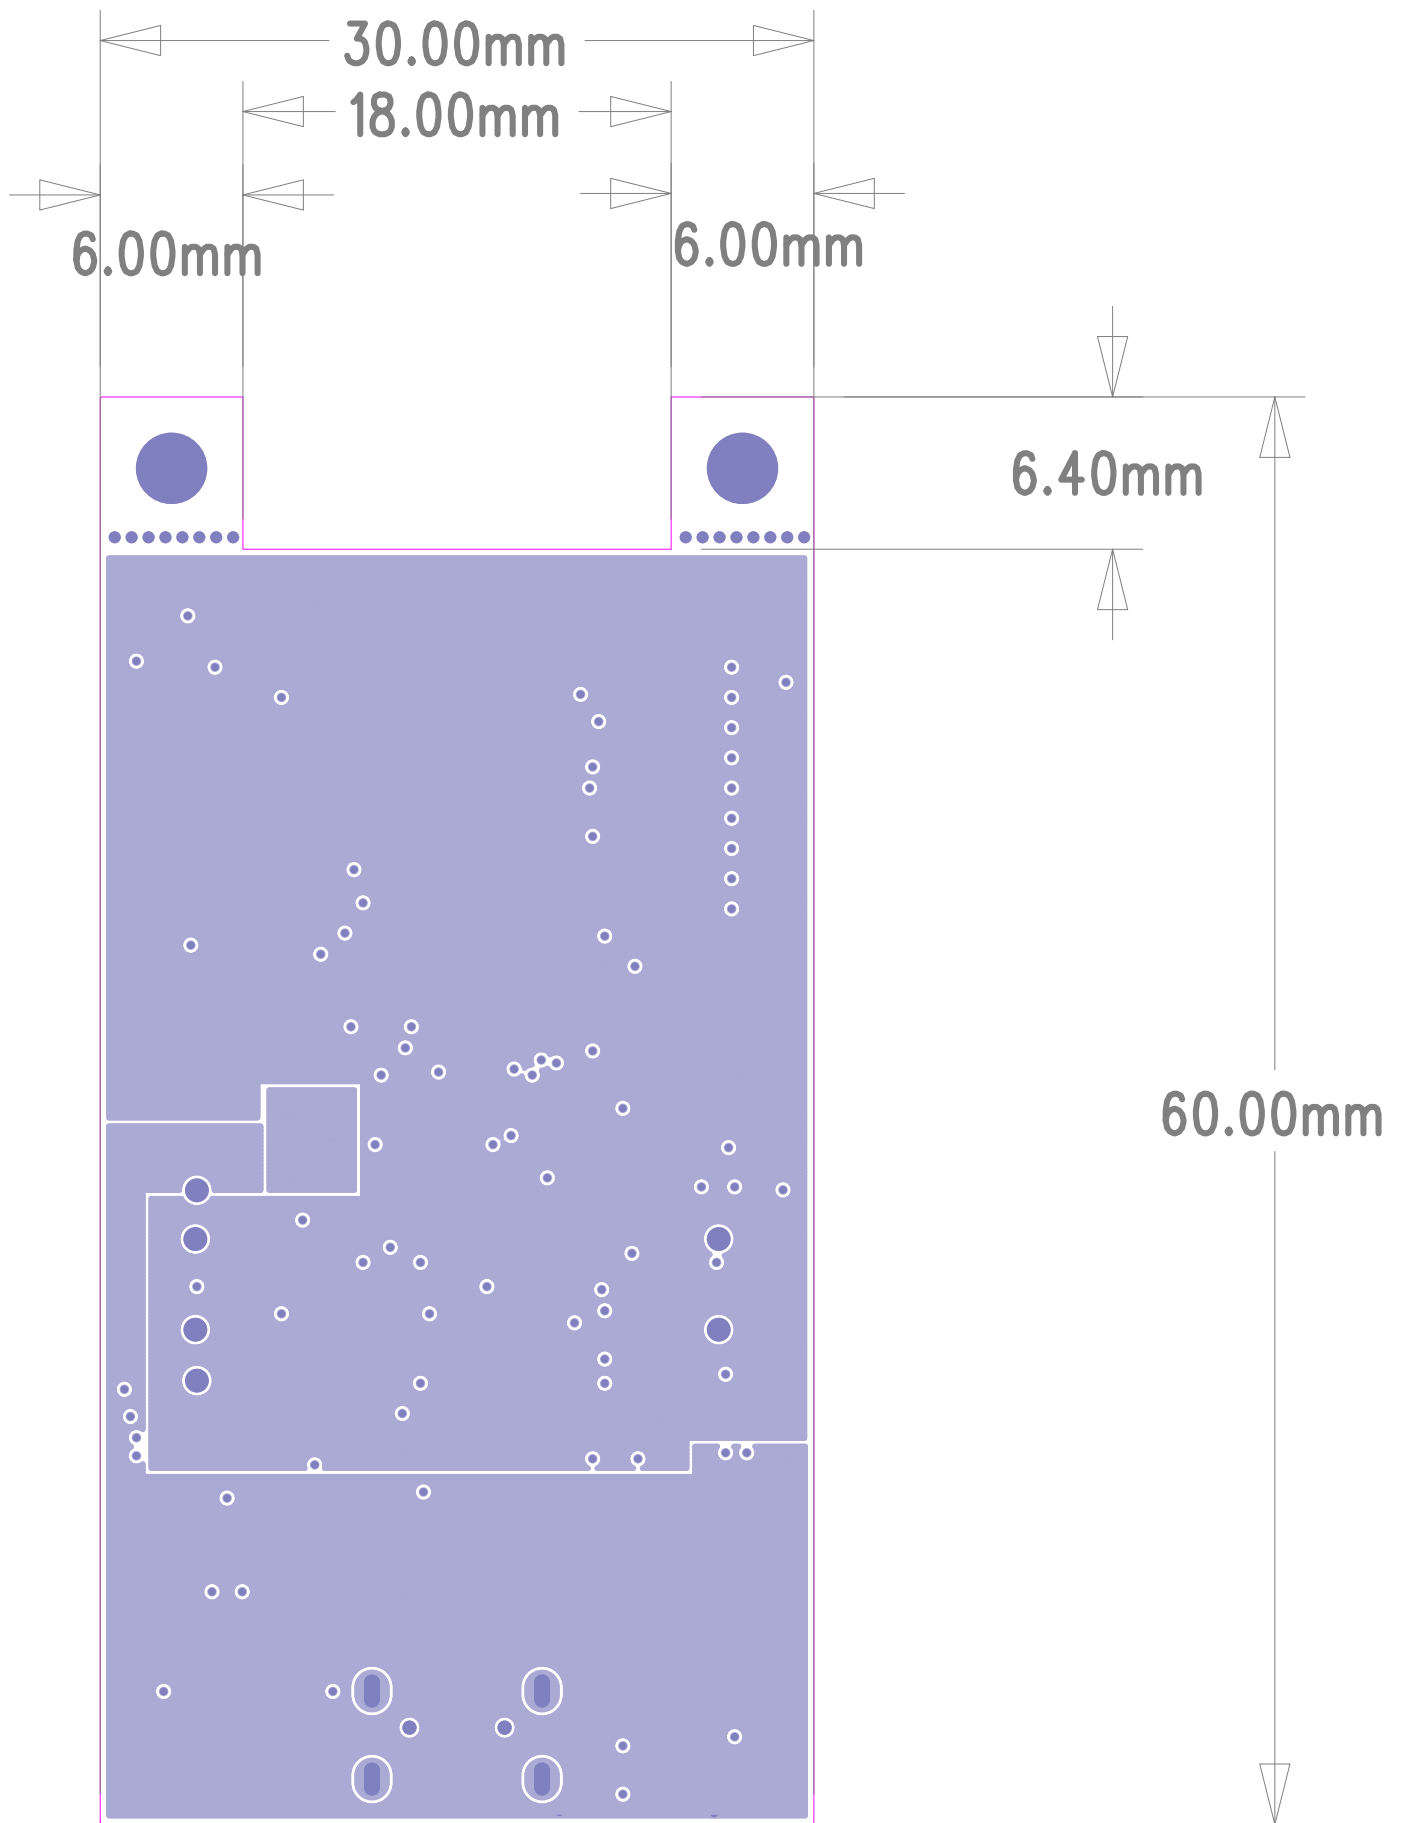

ESPRESSIF SYSTEMS		
乐鑫信息科技(上海)股份有限公司		
Title	ESP32-S3-EYE-MB	
Task	35710	Rev 2.1
Date	Mon, Sep 13, 2021	Proprietary

ESPRESSIF SYSTEMS		
乐鑫信息科技(上海)股份有限公司		
Title	ESP32-S3-EYE-MB	
Task	35710	Rev 2.1
Date	Mon, Sep 13, 2021	Proprietary