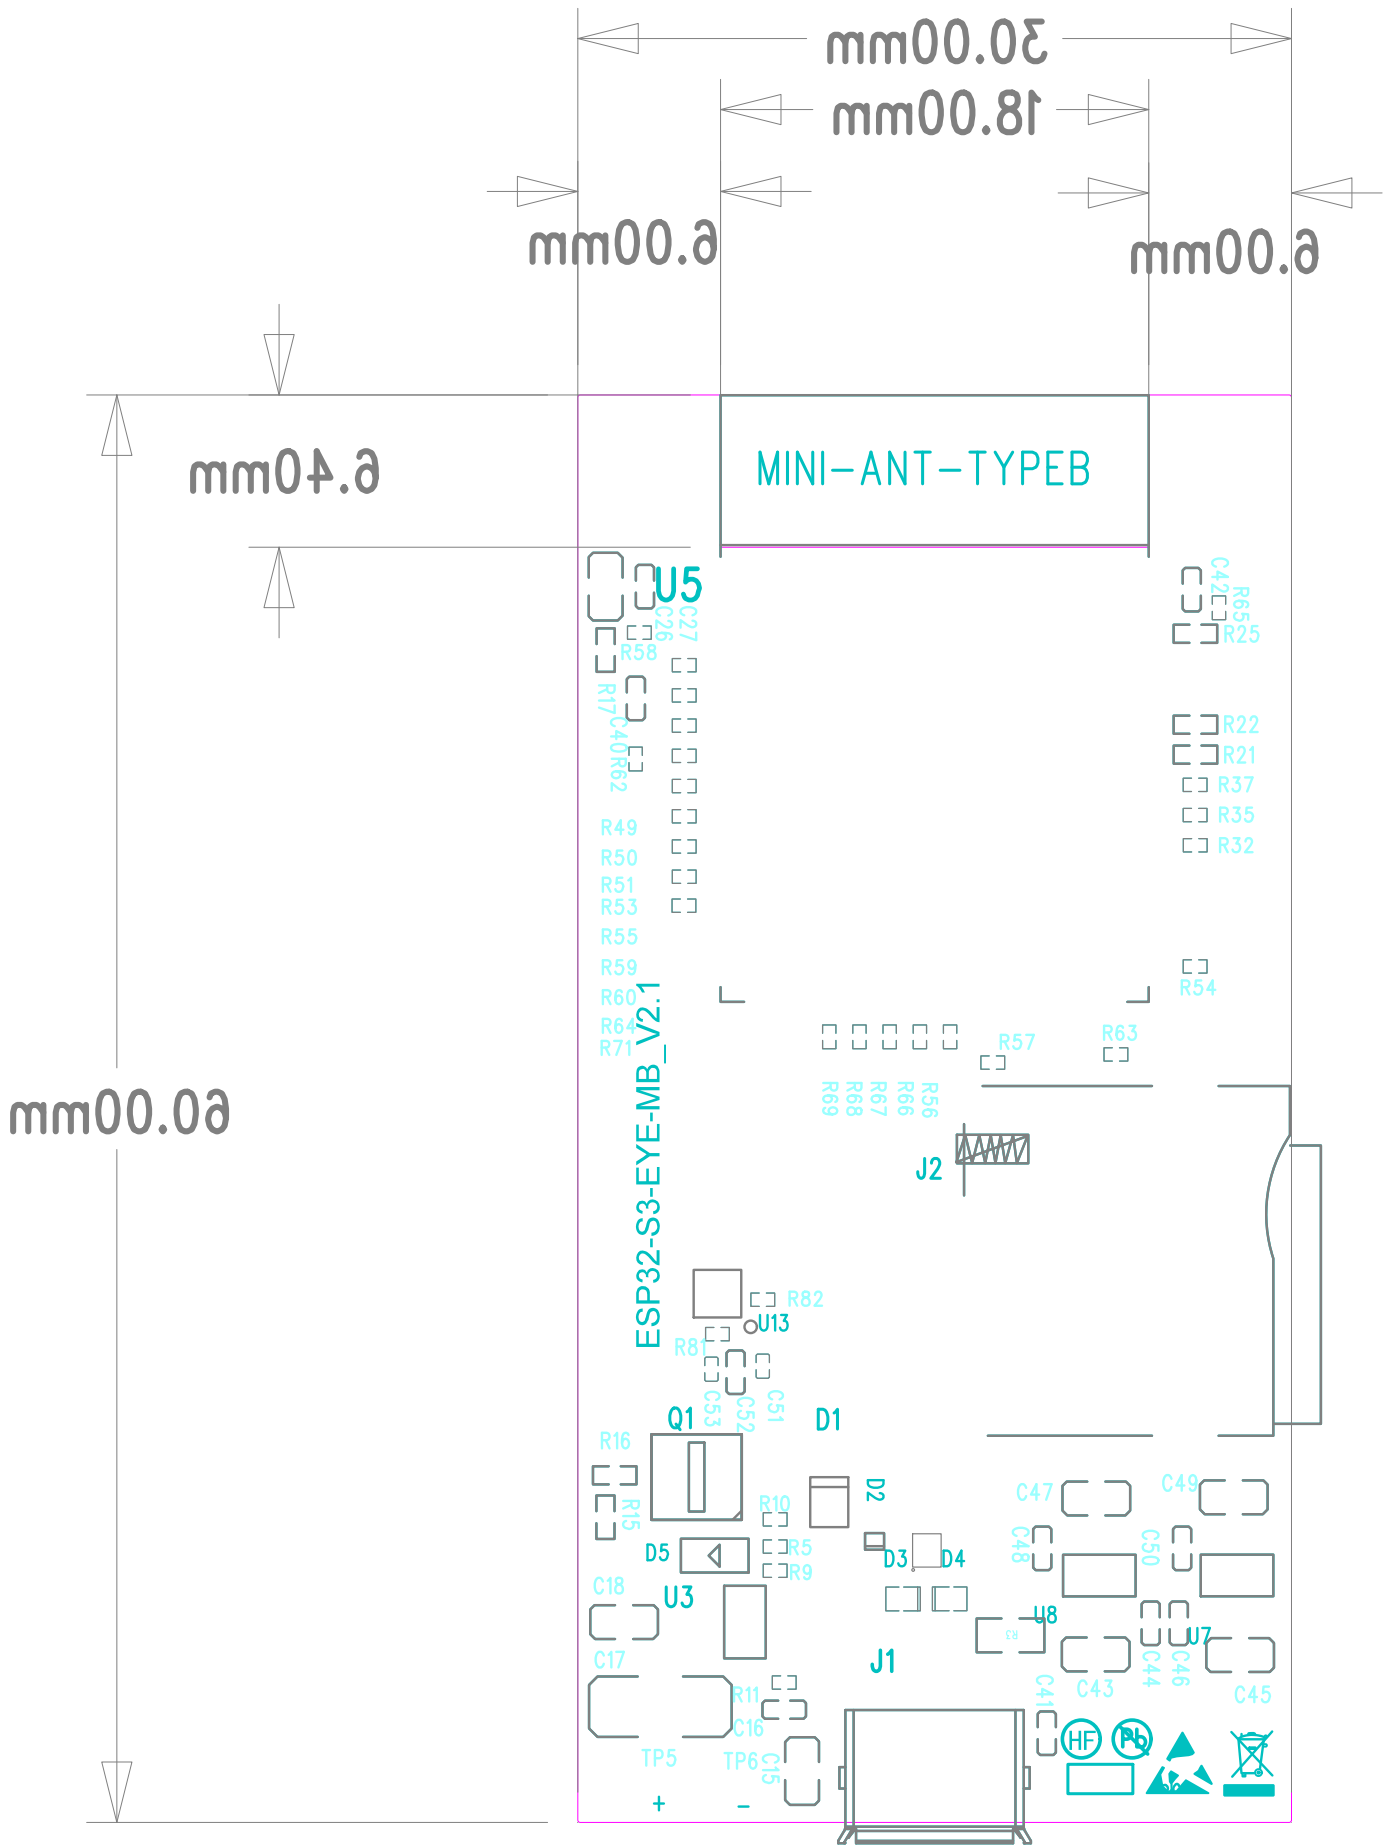

Date	Mo' Sep 12 2024	Prohibitany
Task	35710	Ver
Title	ESP32-S3-EYE-MB	
思睿系统有限公司 (上海) 材料信息组		
ESPRESSIF SYSTEMS