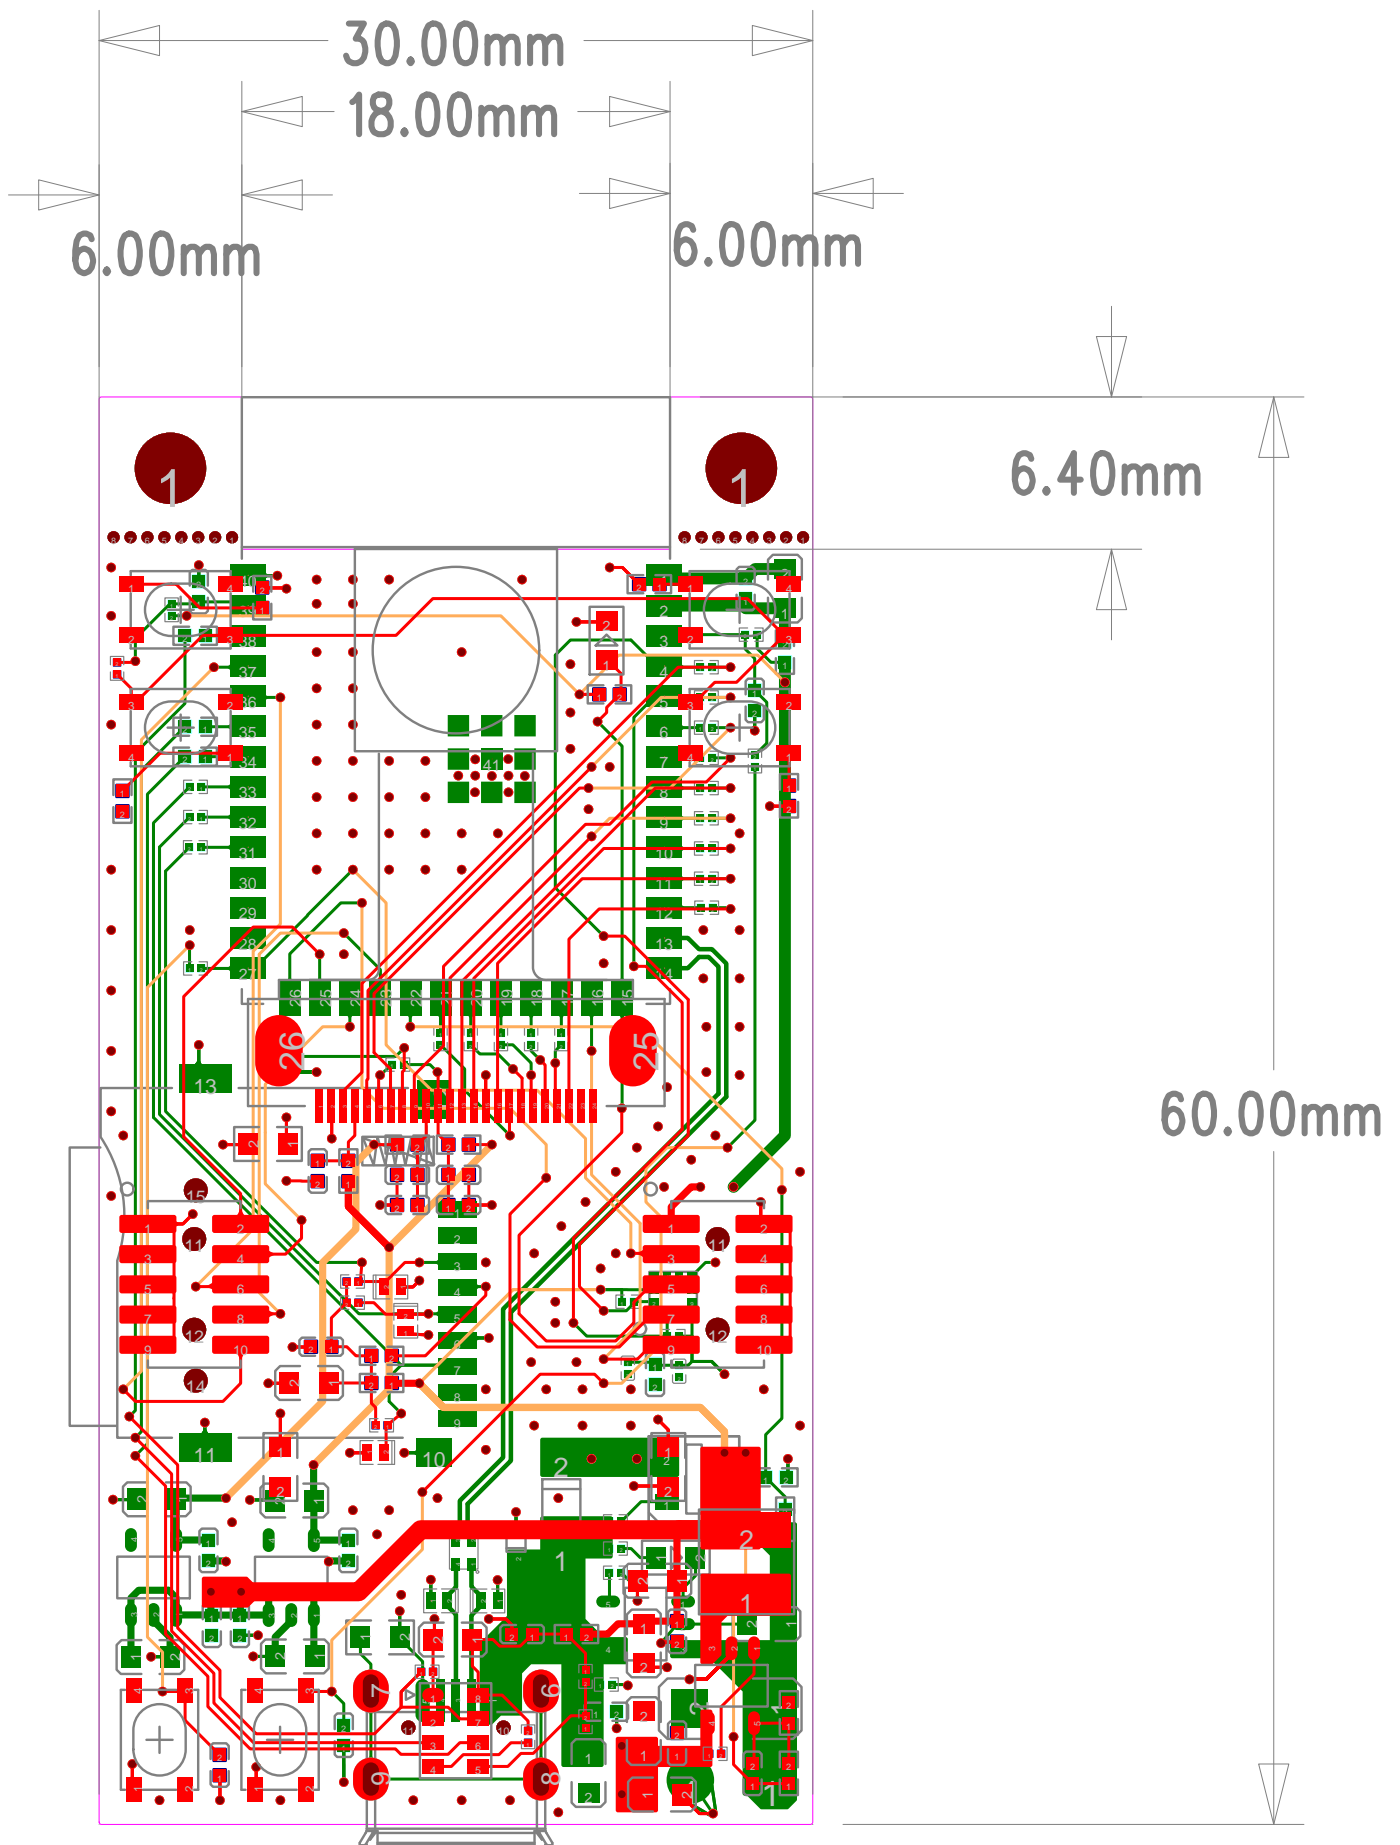

ESPRESSIF SYSTEMS	
乐鑫信息科技（上海）股份有限公司	
Title ESP32-S3-EYE-MB	
Task 35710	Rev 2.1
Date Mon, Sep 13, 2021	Proprietary