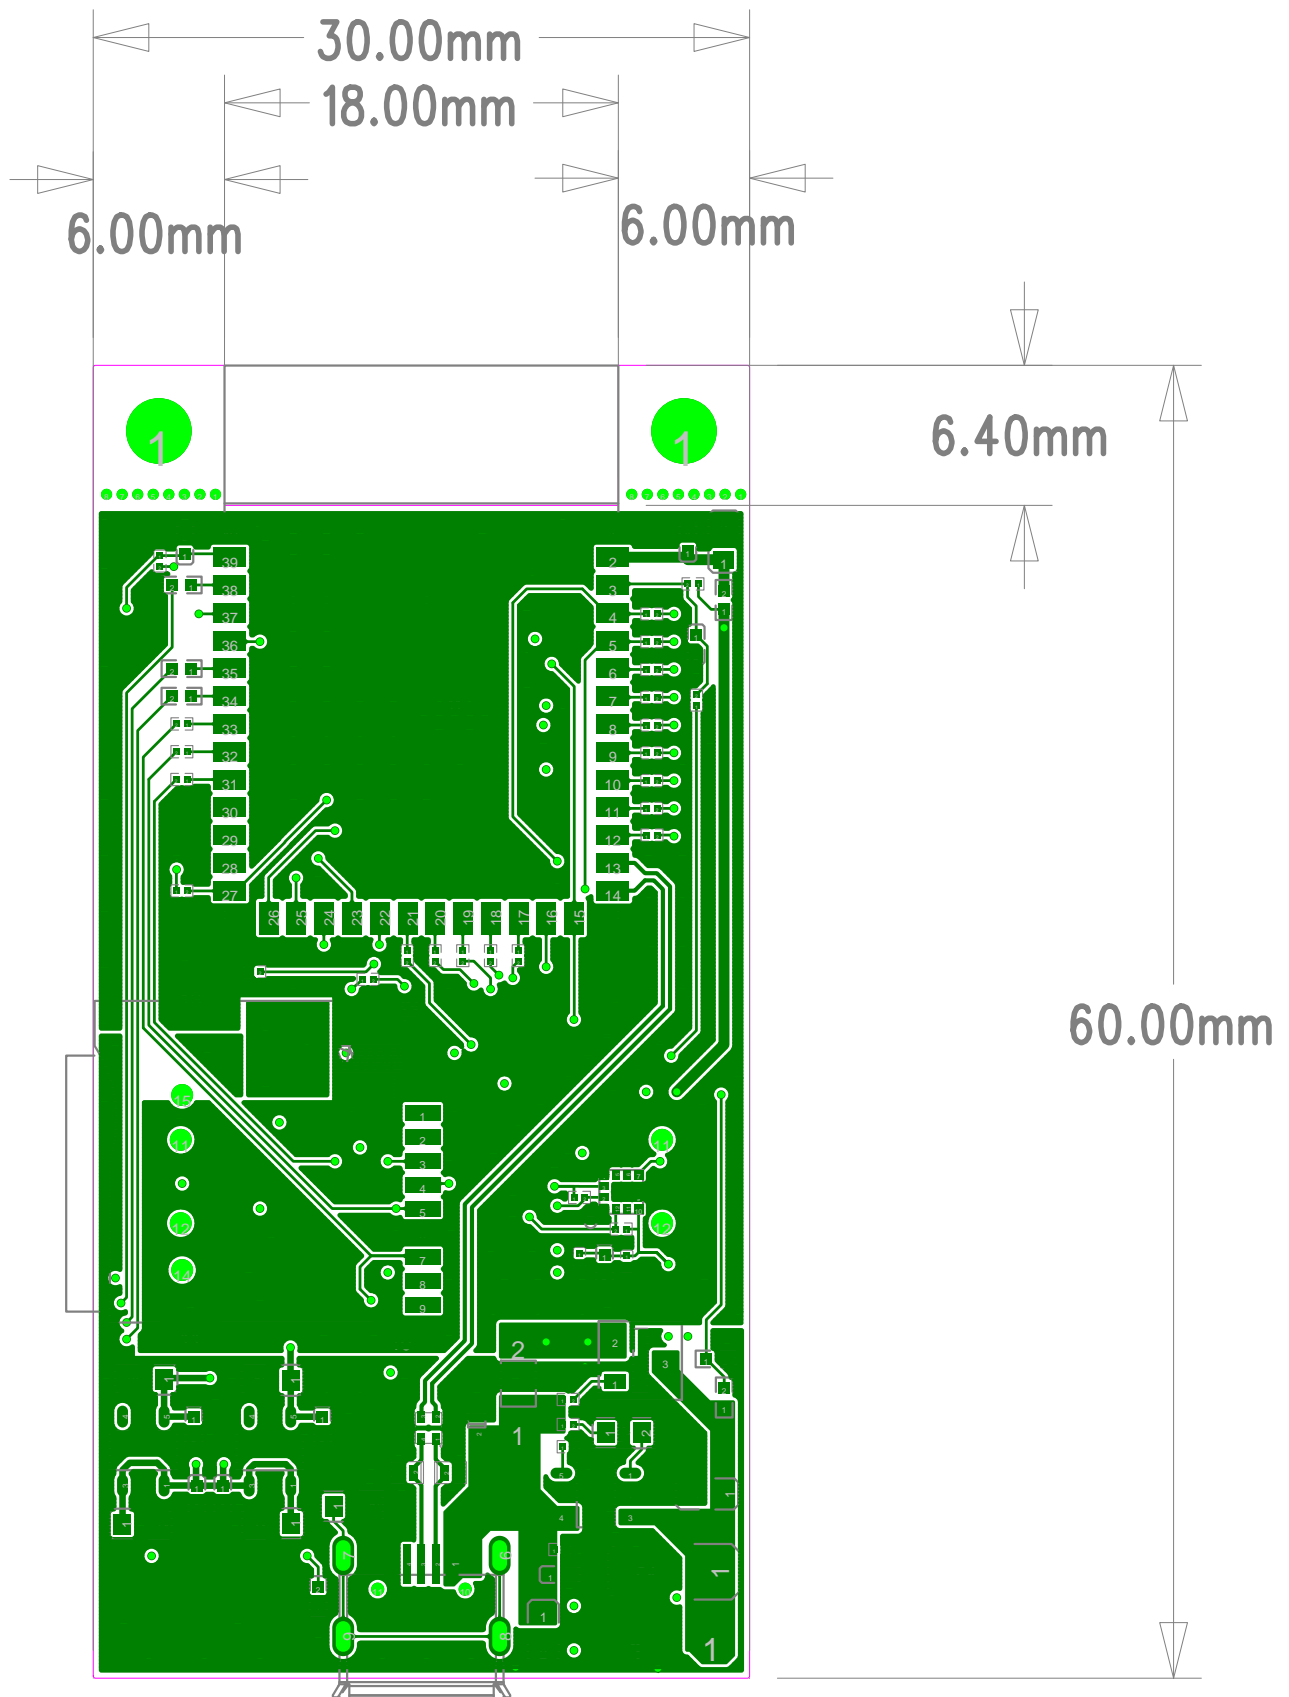

ESPRESSIF SYSTEMS		
乐鑫信息科技(上海)股份有限公司		
Title	ESP32-S3-EYE-MB	
Task	35710	Rev 2.1
Date	Mon, Sep 13, 2021	Proprietary