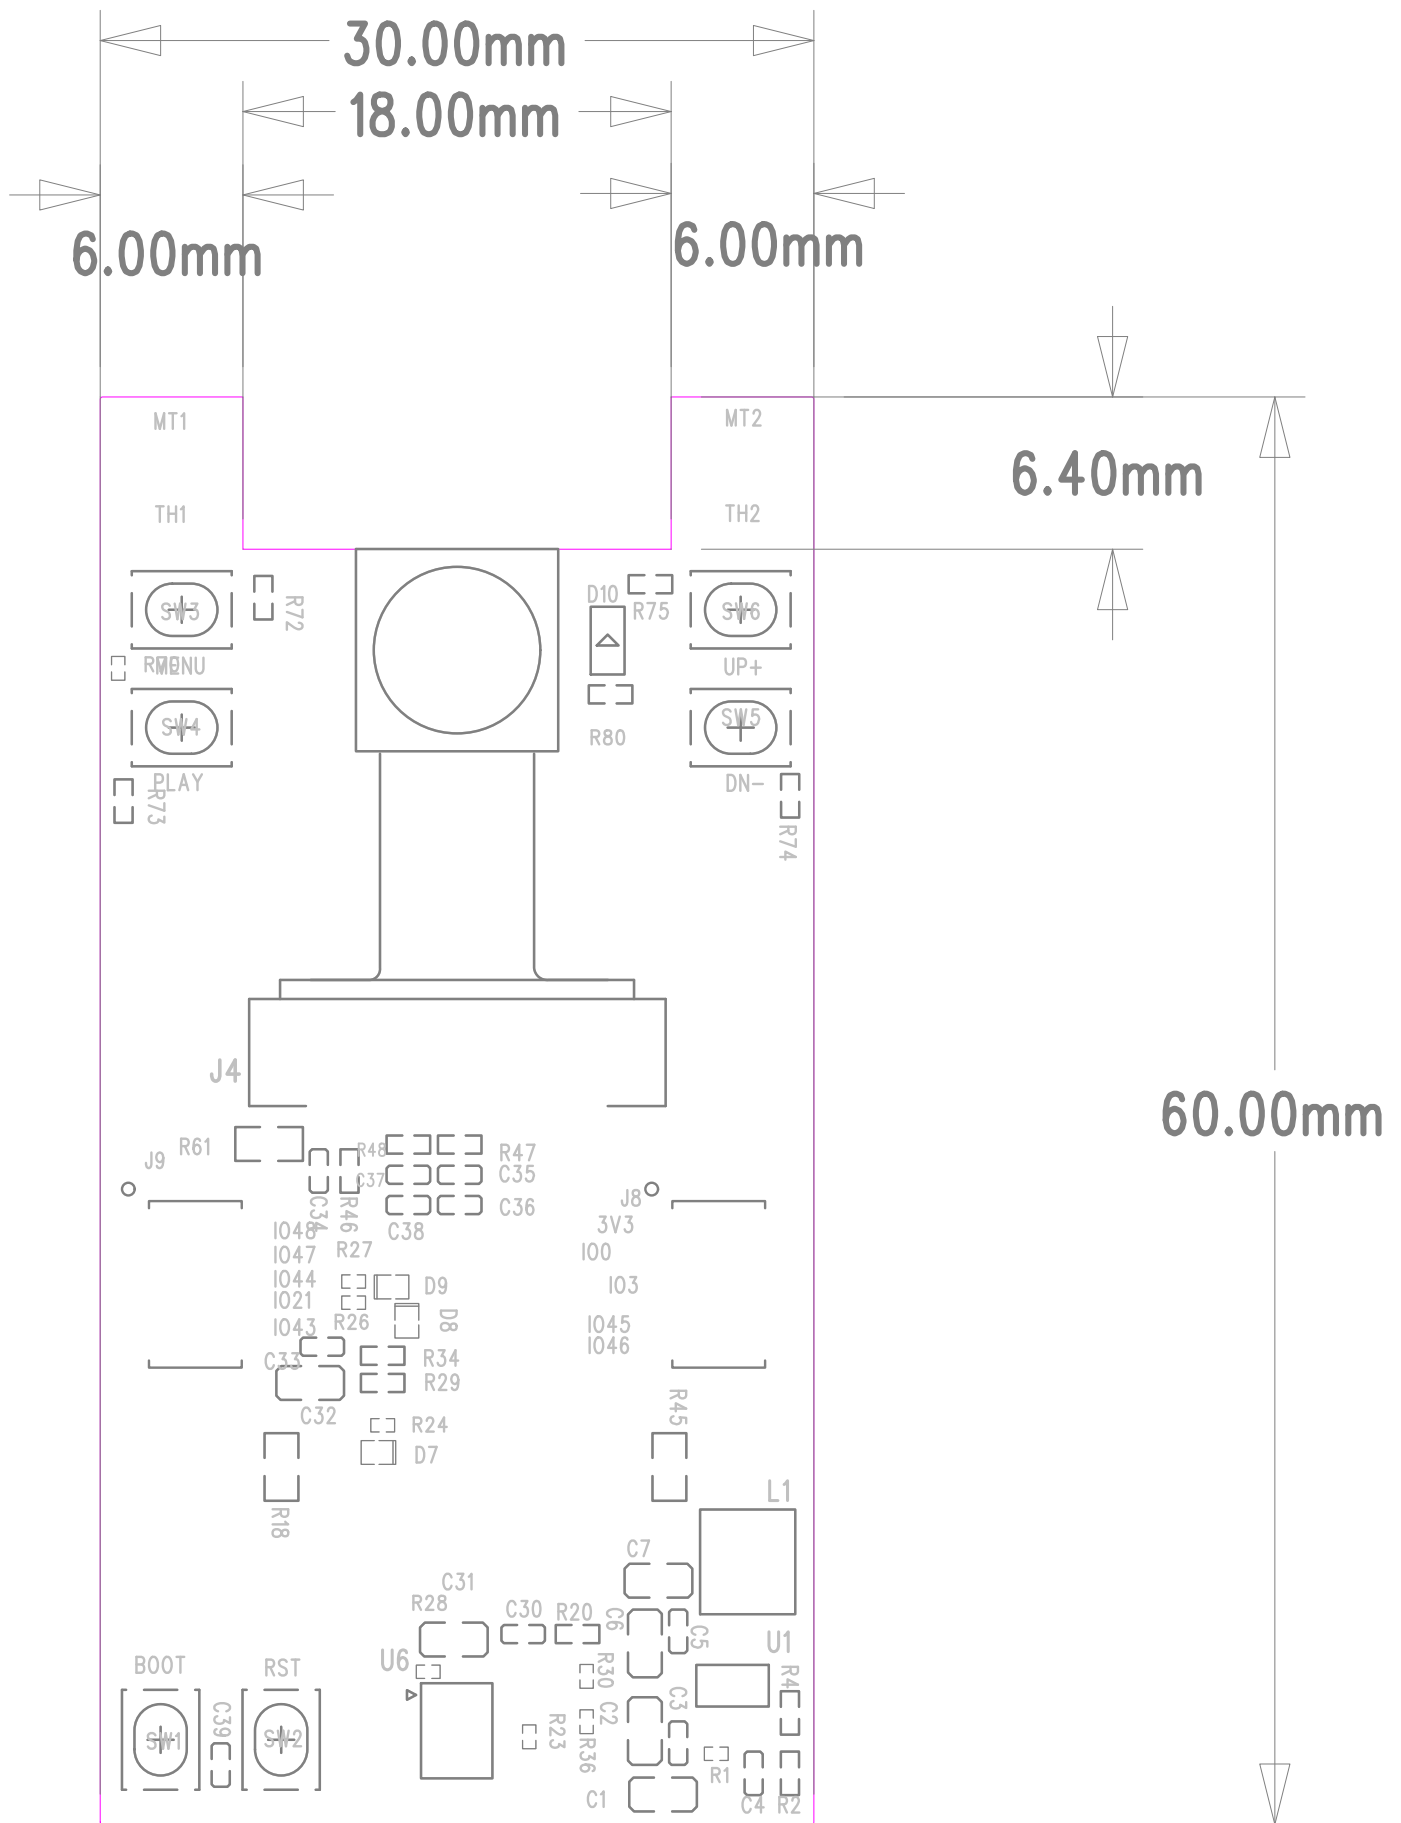

ESPRESSIF SYSTEMS	
乐鑫科技(上海)股份有限公司	
Title	ESP32-S3-EYE-MB
Task	35710
Date	Mon, Sep 13, 2021
Rev	2.1
	Proprietary