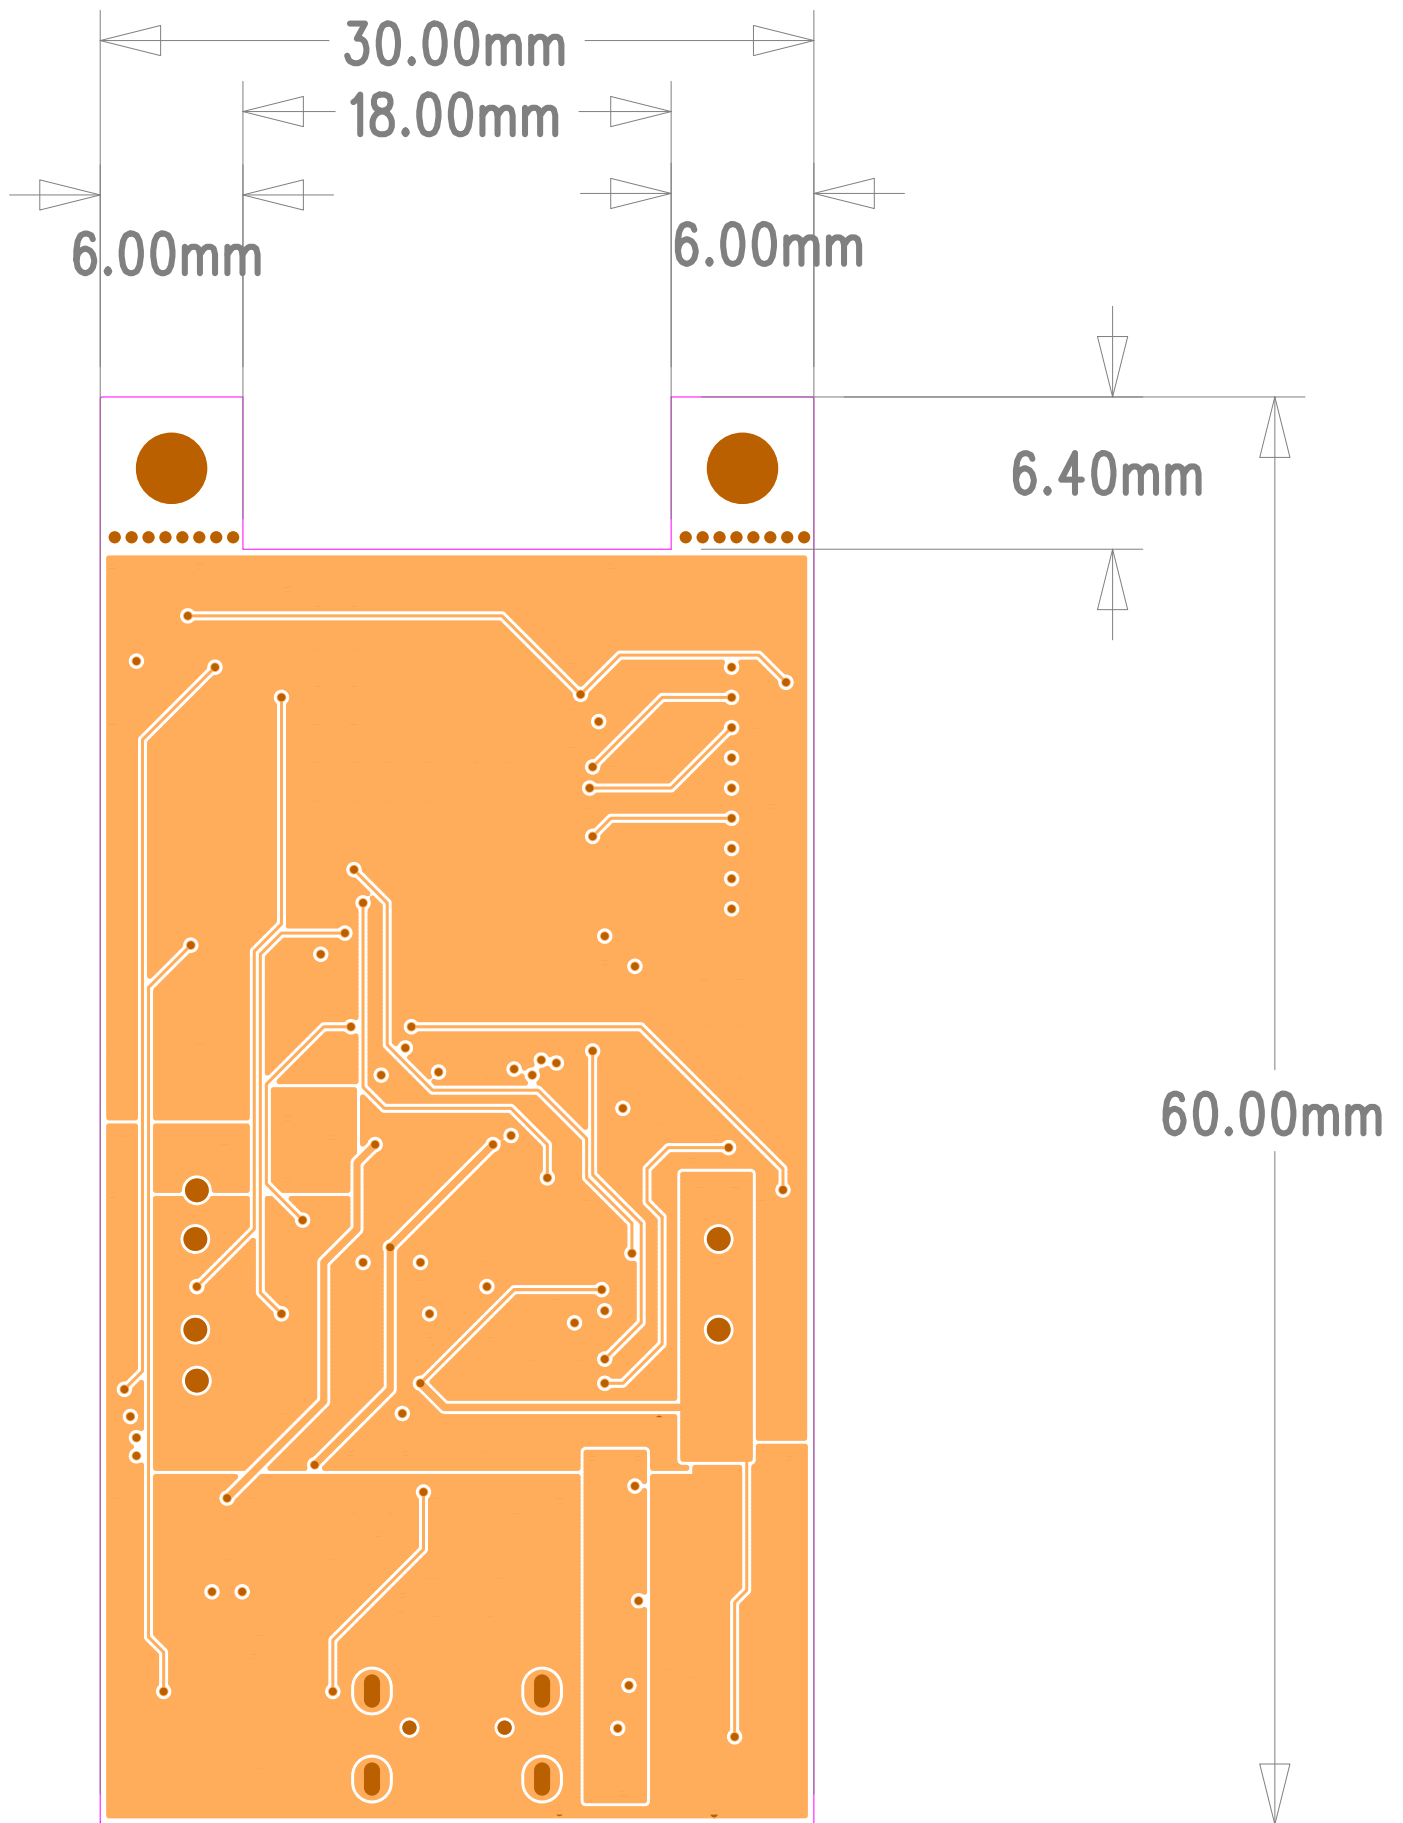

ESPRESSIF SYSTEMS		
乐鑫信息科技(上海)股份有限公司		
Title	ESP32-S3-EYE-MB	
Task	35710	Rev 2.1
Date	Mon, Sep 13, 2021	Proprietary

ESPRESSIF SYSTEMS		
乐鑫信息科技(上海)股份有限公司		
Title	ESP32-S3-EYE-MB	
Task	35710	Rev 2.1
Date	Mon, Sep 13, 2021	Proprietary