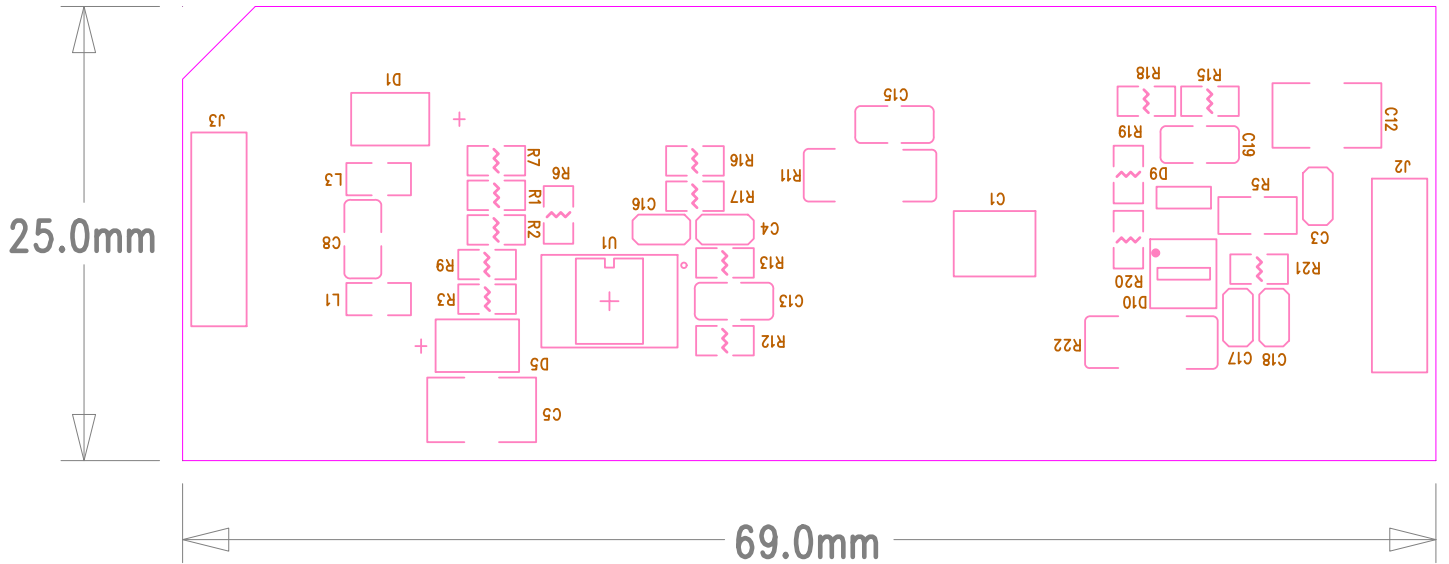

ESPRESSIF SYSTEM	
乐鑫科技 (上海) 股份有限公司	
Title	ESP32-Ethernet-KIT_B
Task	-
Date	Wed, Feb 22, 2019
Rev	1.0
	Proprietary