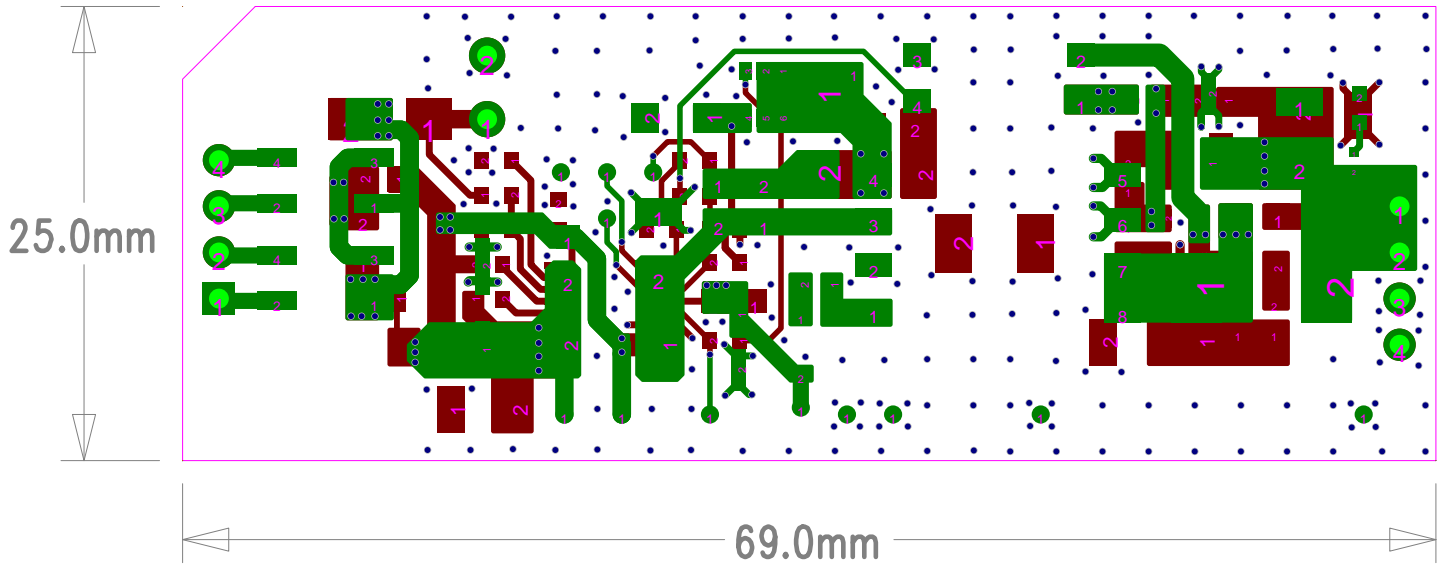

ESPRESSIF SYSTEM	
乐鑫科技 (上海) 股份有限公司	
Title	ESP32-Ethernet-Kit_B
Task	Rev 1.0
Date	Wed, Feb 22, 2019 Proprietary