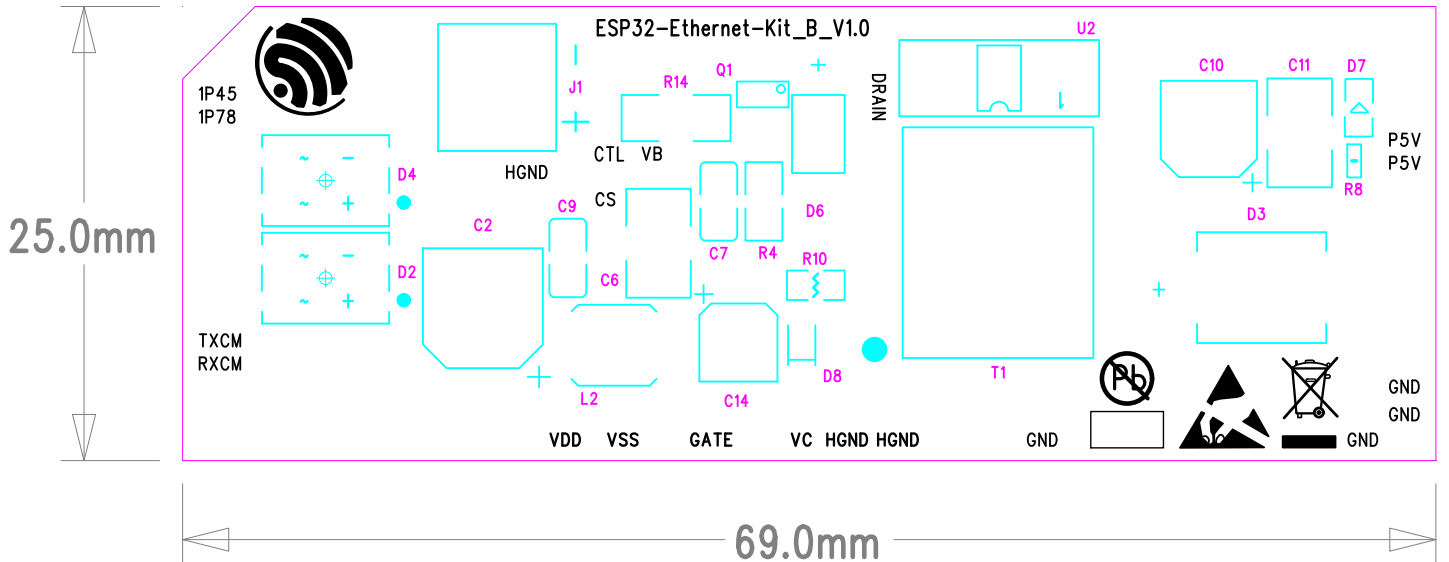

ESPRESSIF SYSTEM	
乐鑫科技 (上海) 股份有限公司	
Title	ESP32-Ethernet-Kit_B
Task	Rev 1.0
Date	Wed, Feb 22, 2019 Proprietary

ESPRESSIF SYSTEM	
乐鑫科技 (上海) 股份有限公司	
Title	ESP32-Ethernet-KIT_B
Task	Rev 1.0
Date	Wed, Feb 22, 2019 Proprietary