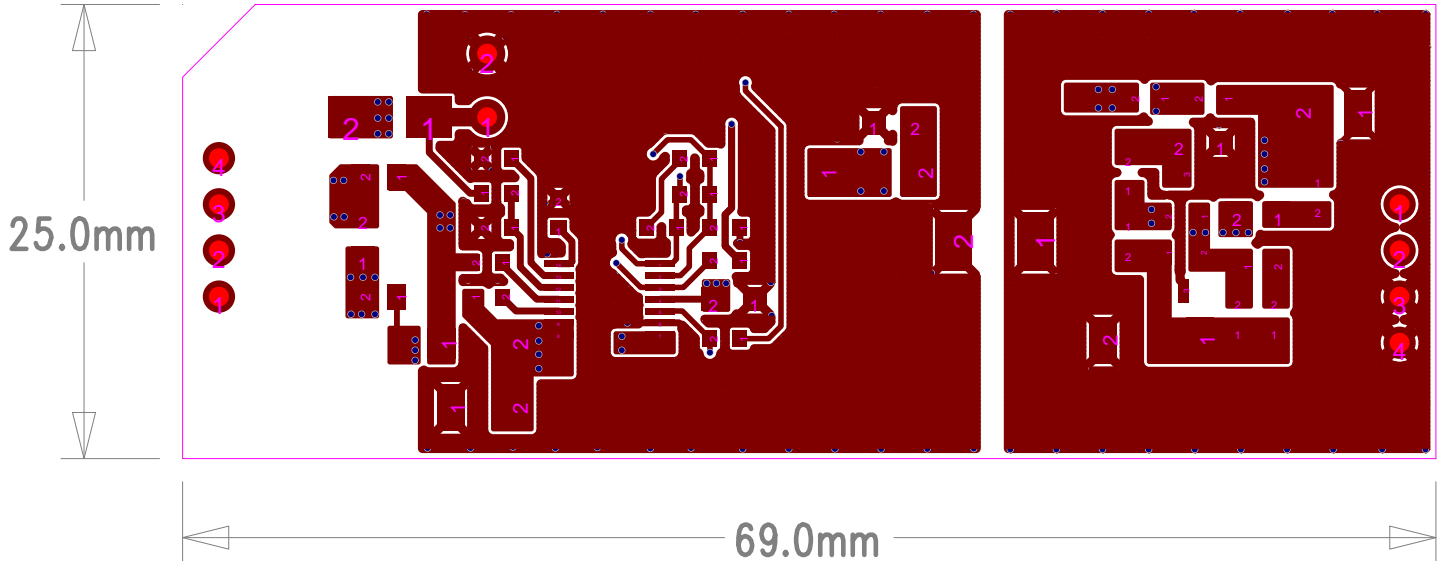

ESPRESSIF SYSTEM	
乐鑫科技 (上海) 股份有限公司	
Title	ESP32-Ethernet-Kit_B
Task	Rev 1.0
Date	Wed, Feb 22, 2019 Proprietary

ESPRESSIF SYSTEM	
乐鑫科技 (上海) 股份有限公司	
Title	ESP32-Ethernet-KIT_B
Task	Rev 1.0
Date	Wed, Feb 22, 2019 Proprietary