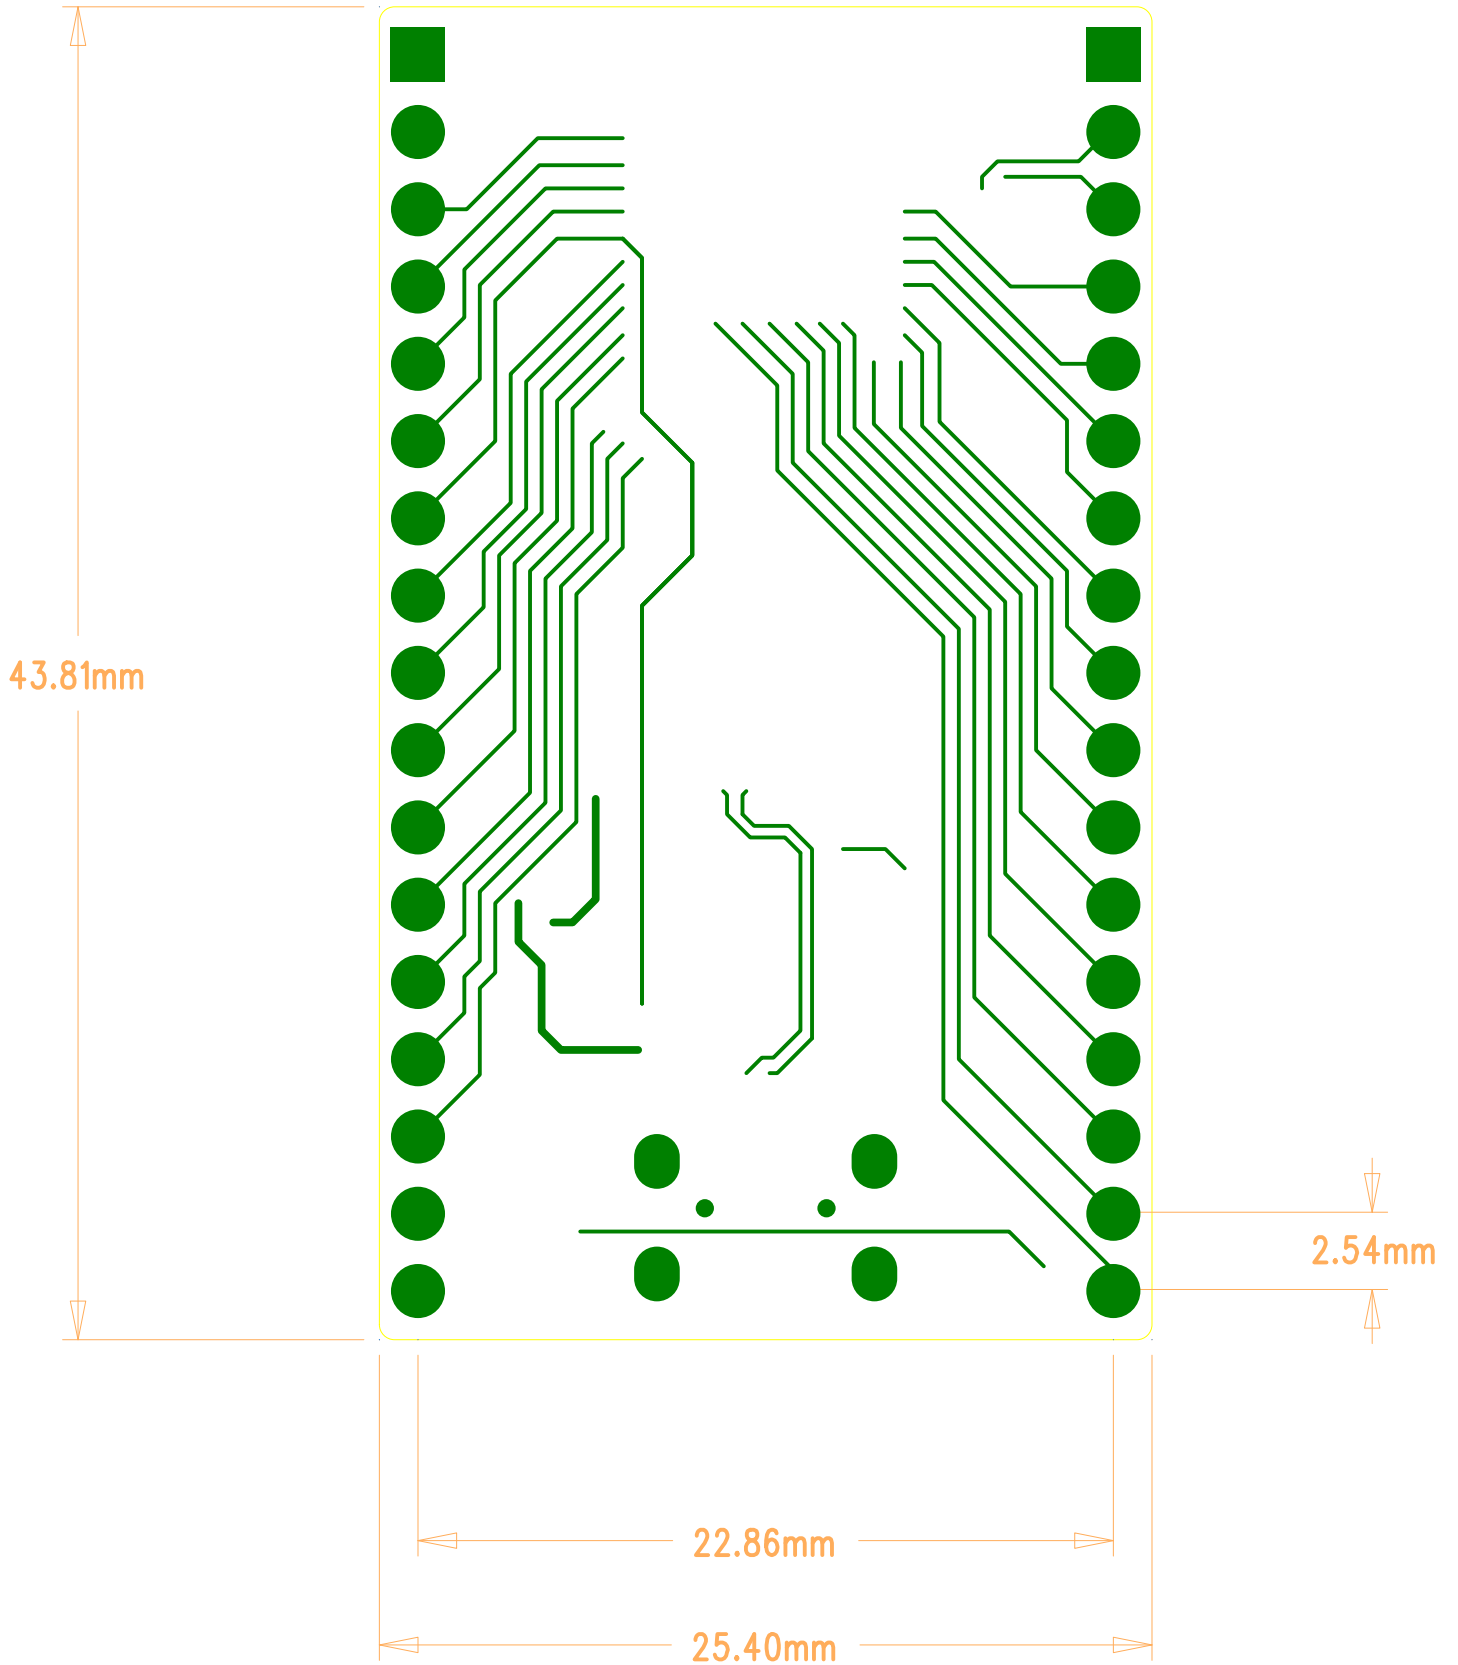

ESPRESSIF SYSTEM			
乐鑫信息科技（上海）股份有限公司			
Title	ESP32-DEVKITM-1		Rev
Task	#33015	Rev	1.0
Date	2020.09.10 Thur.	Confidential and Proprietary