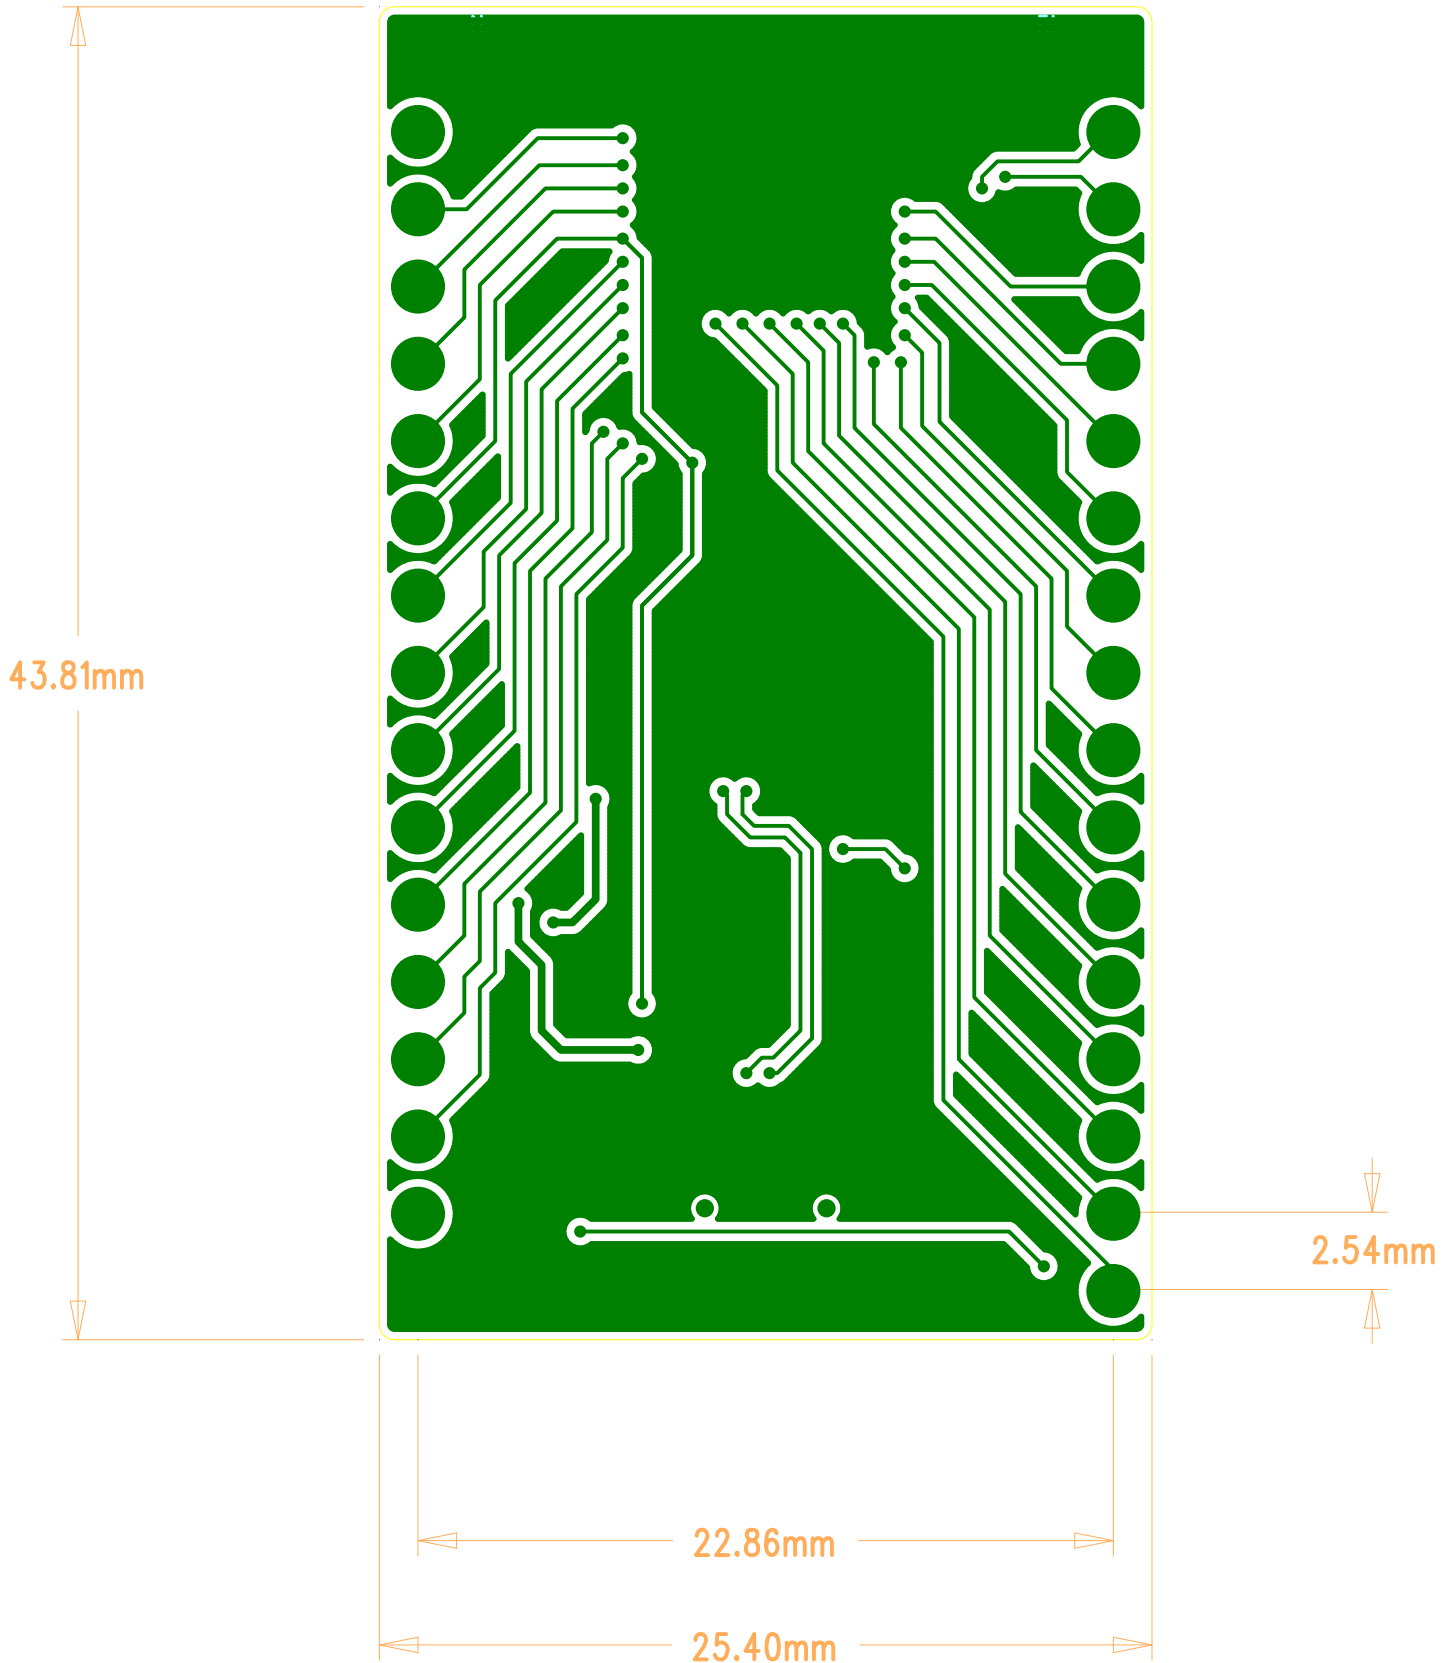

ESPRESSIF SYSTEM	
乐鑫信息科技（上海）股份有限公司	
Title	ESP32-DEVKITM-1
Task	#33015
	Rev 1.0
Date	2020.09.10 Thur.
	Confidential and Proprietary

ESPRESSIF SYSTEM	
乐鑫信息科技（上海）股份有限公司	
Title	ESP32-DEVKITM-1
Task	#33015
	Rev 1.0
Date	2020.09.10 Thur.
	Confidential and Proprietary

43.81mm

2.54mm

22.86mm

25.40mm

ESPRESSIF SYSTEM	
乐鑫信息科技(上海)股份有限公司	
Title	ESP32-DEVKITM-1
Task	#33015
Date	2020.09.10 Thur.
Rev	1.0
Confidential and Proprietary	

mm43.2

mm18.24

mm28.25