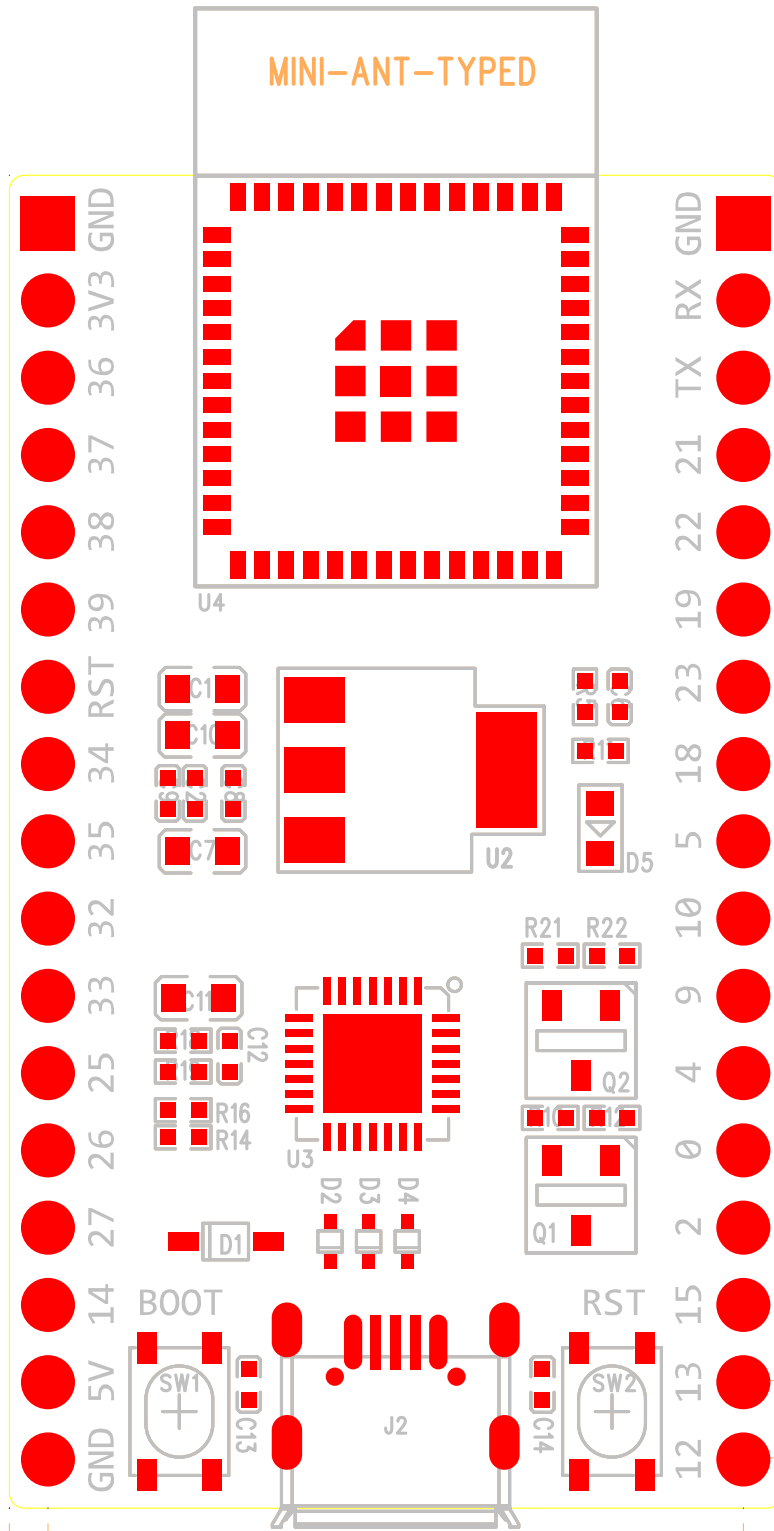

43.81mm

2.54mm

22.86mm

25.40mm

ESPRESSIF SYSTEM	
乐鑫信息科技(上海)股份有限公司	
Title	ESP32-DEVKITM-1
Task	#33015
Date	2020.09.10 Thur.
Rev	1.0
Confidential and Proprietary	

mm43.2

mm18.24

mm28.25