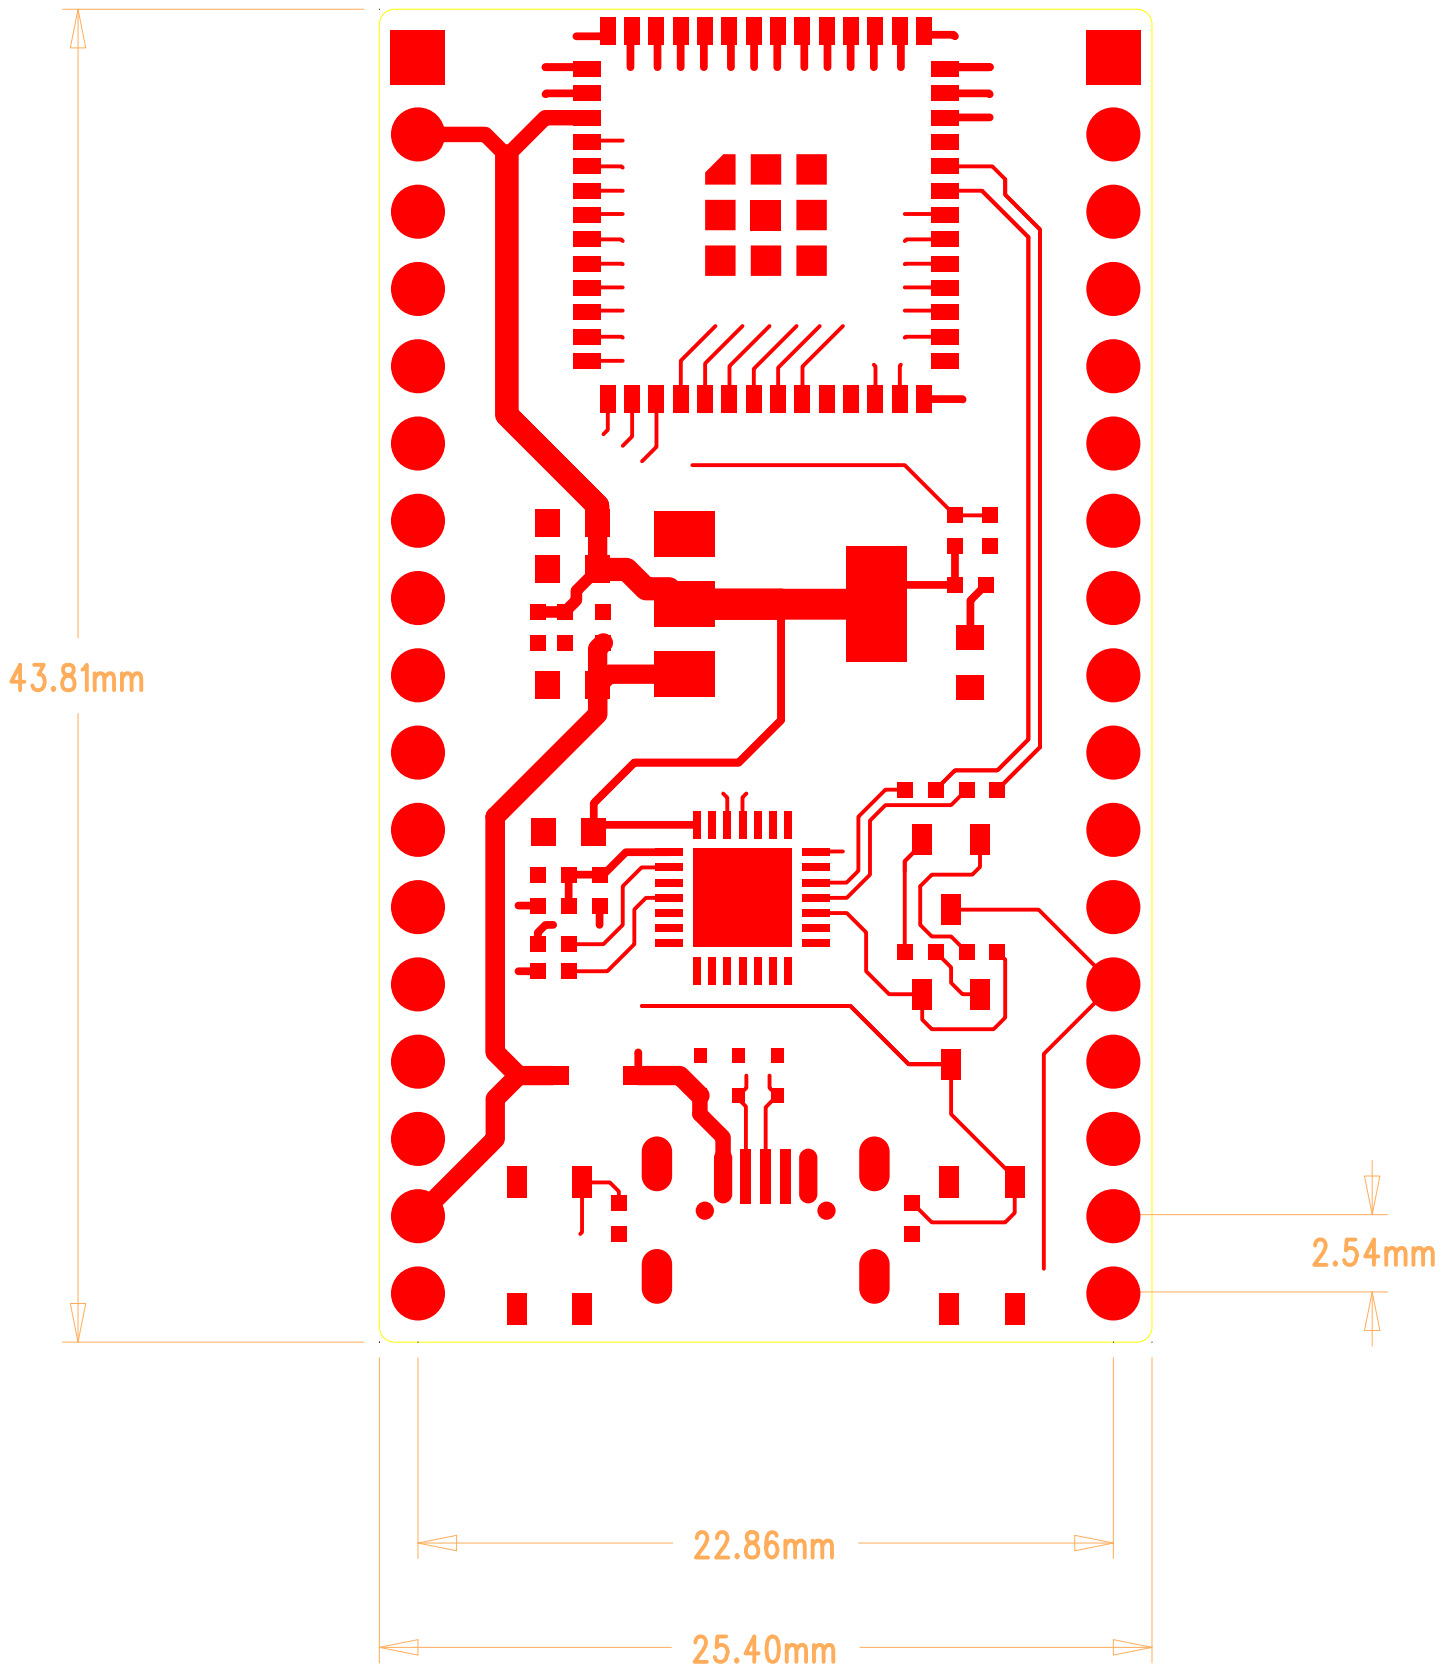

ESPRESSIF SYSTEM	
乐鑫信息科技（上海）股份有限公司	
Title	ESP32-DEVKITM-1
Task	#33015
	Rev 1.0
Date	2020.09.10 Thur.
	Confidential and Proprietary

ESPRESSIF SYSTEM	
乐鑫信息科技（上海）股份有限公司	
Title	ESP32-DEVKITM-1
Task	#33015
	Rev 1.0
Date	2020.09.10 Thur.
	Confidential and Proprietary

ESPRESSIF SYSTEM			
乐鑫信息科技（上海）股份有限公司			
Title	ESP32-DEVKITM-1		Rev
Task	#33015	Rev	1.0
Date	2020.09.10 Thur.	Confidential and Proprietary	

ESPRESSIF SYSTEM			
乐鑫信息科技（上海）股份有限公司			
Title	ESP32-DEVKITM-1		Rev
Task	#33015	Rev	1.0
Date	2020.09.10 Thur.	Confidential and Proprietary	

43.81mm

2.54mm

22.86mm

25.40mm

ESPRESSIF SYSTEM	
乐鑫信息科技(上海)股份有限公司	
Title	ESP32-DEVKITM-1
Task	#33015
Date	2020.09.10 Thur.
Rev	1.0
Confidential and Proprietary	

mm43.2

mm18.24

mm28.25