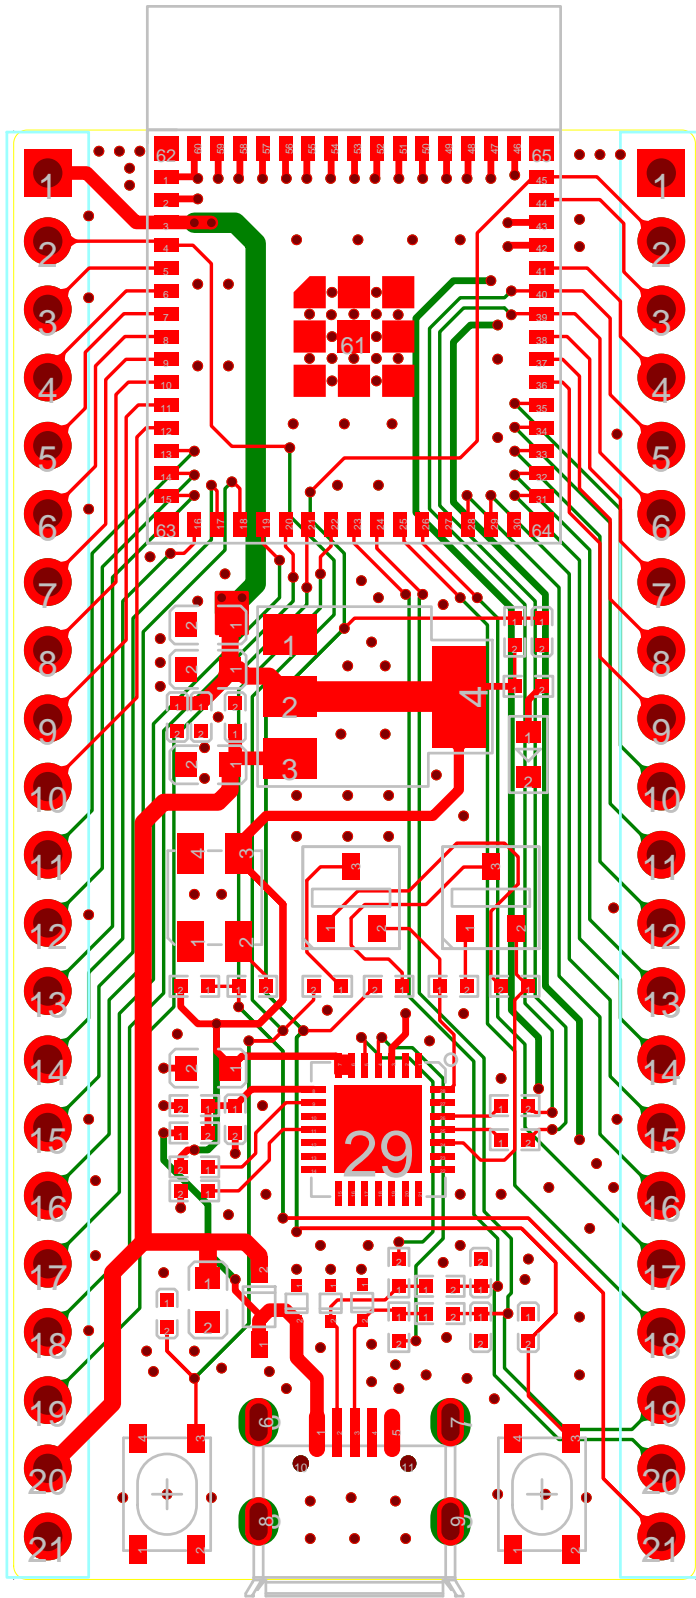

ESPRESSIF SYSTEM	
乐鑫信息科技(上海)股份有限公司	
Title	ESP32-S2-DevKitM-1
Task	#32910 Rev 1.0
Date	2020.08.20 Thur. Confidential and Proprietary

Date	2020.08.20	Drawn	Confidential and Proprietary
Task	#32810	Rev	1.0
Title	ESP32-S2-DevKitM-1		
Espressif System (Shanghai) Information Technology Co., Ltd.			
ESPRESSIF SYSTEM			

18 19 20 21 26 33 34 35 36 37 38 39 40 41 42 TX RX 45 46 RST G<sup>3</sup>

ESP32-S2-DevKitM-1 v1.0  
www.espressif.com

G 5V 17 16 15 14 13 12 11 10 9 8 7 6 5 4 3 2 1 0 3V<sub>3</sub>

ESPRESSIF SYSTEM			
乐鑫信息科技(上海)股份有限公司			
Title	ESP32-S2-DevKitM-1		Rev
Task	#32910		1.0
Date	2020.08.20 Thur.	Confidential and Proprietary	