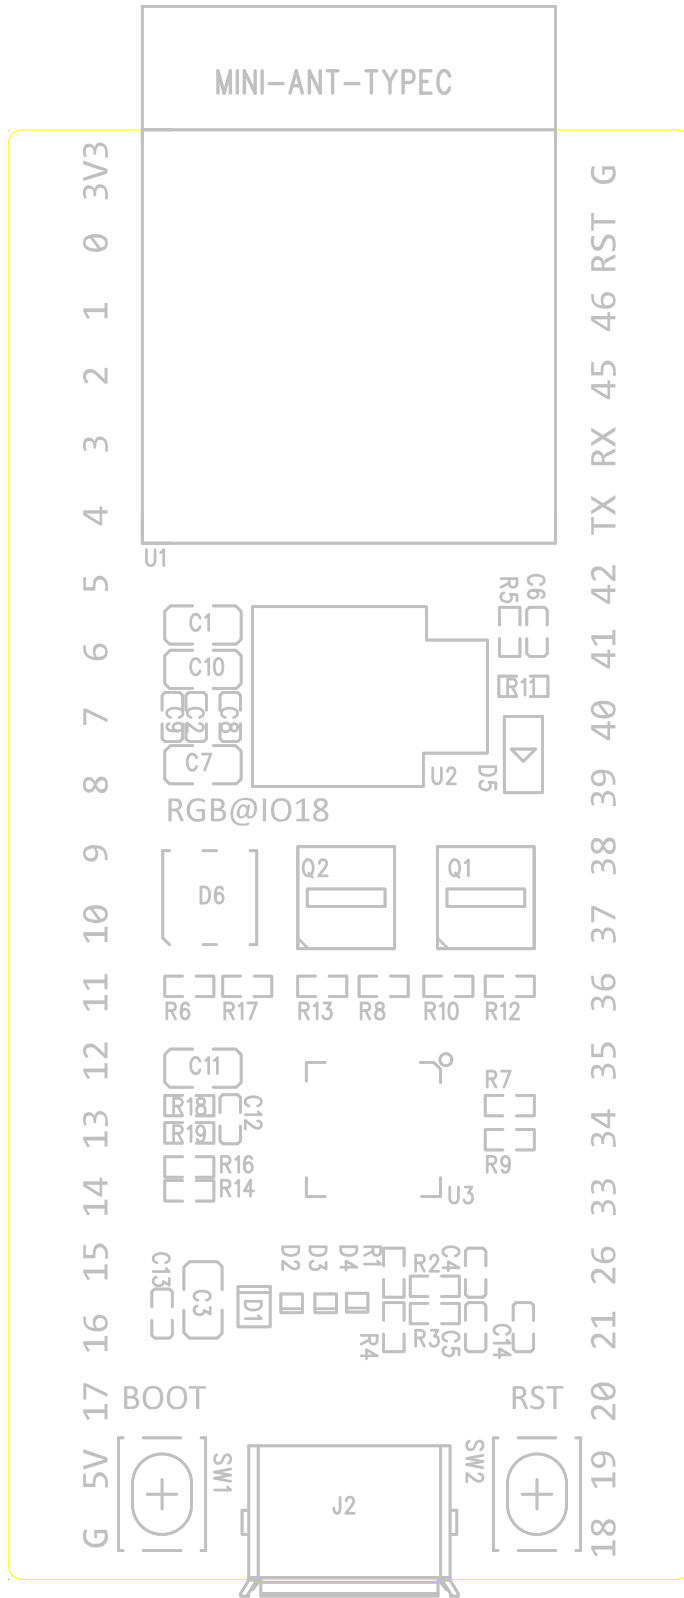

ESPRESSIF SYSTEM	
乐鑫信息科技(上海)股份有限公司	
Title	ESP32-S2-DevKitM-1
Task	#32910 Rev 1.0
Date	2020.08.20 Thur. Confidential and Proprietary