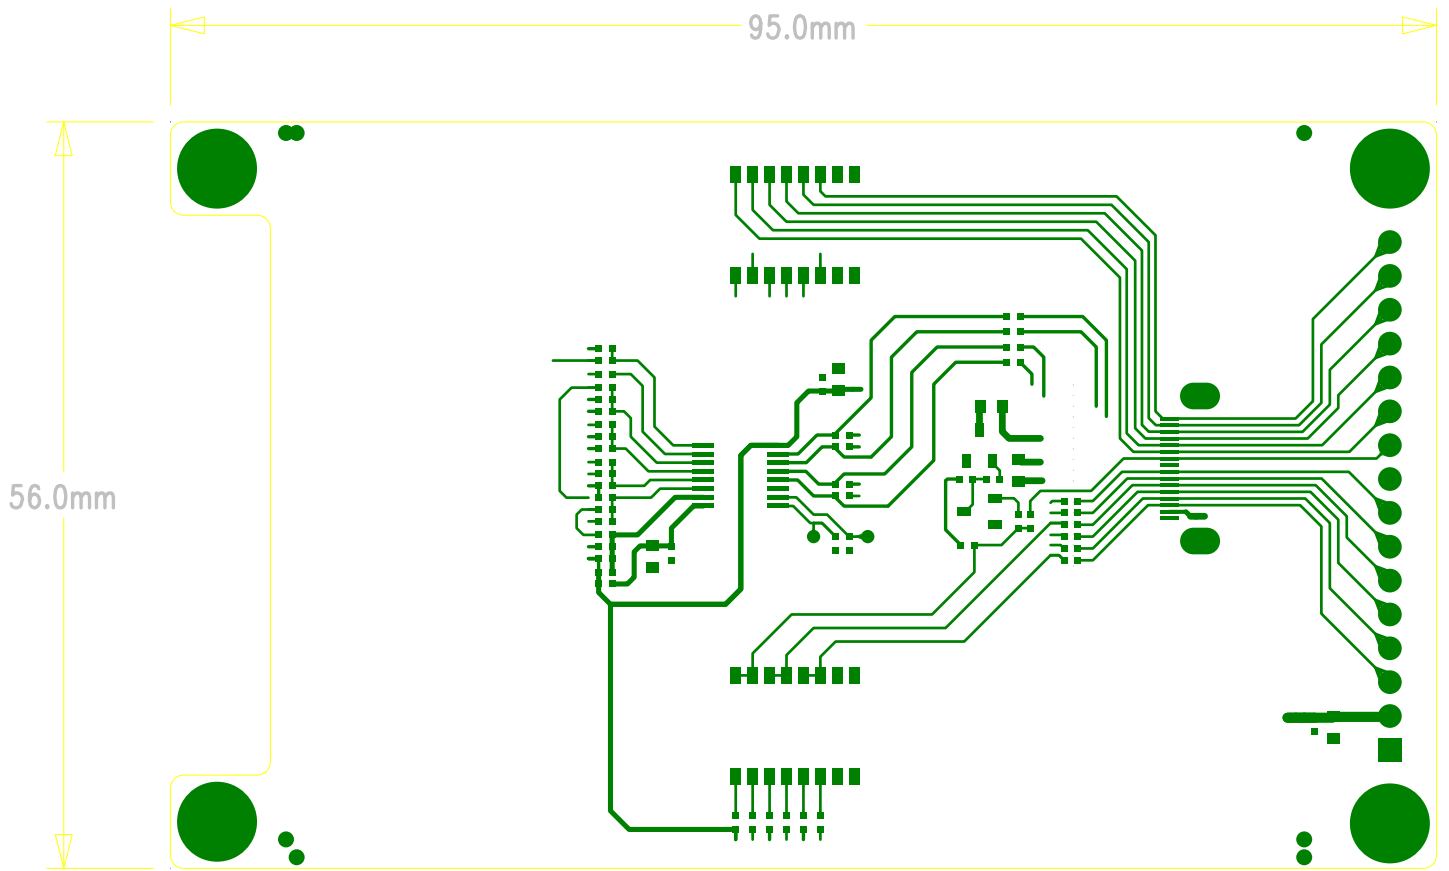

ESPRESSIF SYSTEM	
上海思立微电子科技有限公司	
File	ESP-System-LOGIC | Doc. 11
Task	011023
Date	2025.03.24 Tues.